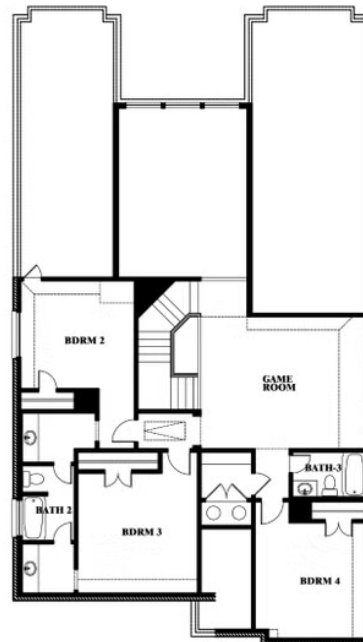

Rose

COPPER CREEK

8724 LANDERGIN MESA DRIVE, FORT WORTH, TX 76131

ROSE FLOOR PLAN WITH OPTIONAL BED & BATH AT STUDY

Rose
Opt. Bed & Bath at Study