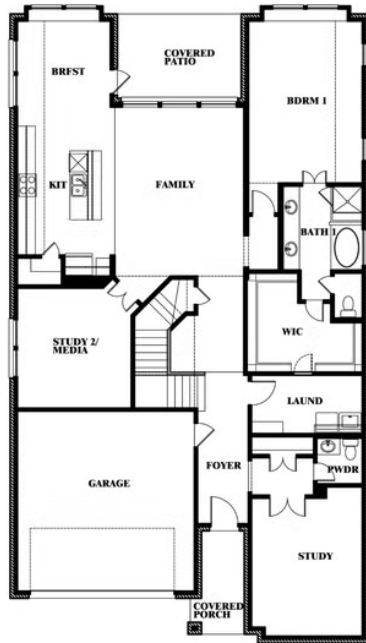

Rose

ROSE FLOOR PLAN

COPPER CREEK

8724 LANDERGIN MESA DRIVE, FORT WORTH, TX 76131

Rose