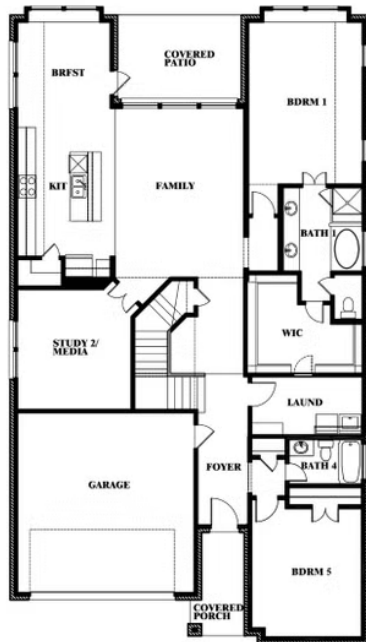

Rose

COPPER CREEK

8724 LANDERGIN MESA DRIVE, FORT WORTH, TX 76131

ROSE FLOOR PLAN WITH OPTIONAL BED & BATH AT STUDY

Rose
Opt. Bed & Bath at Study