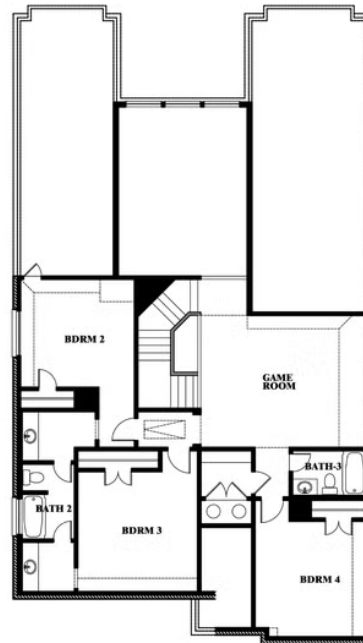

Rose

ROSE FLOOR PLAN

COPPER CREEK

8724 LANDERGIN MESA DRIVE, FORT WORTH, TX 76131

Rose