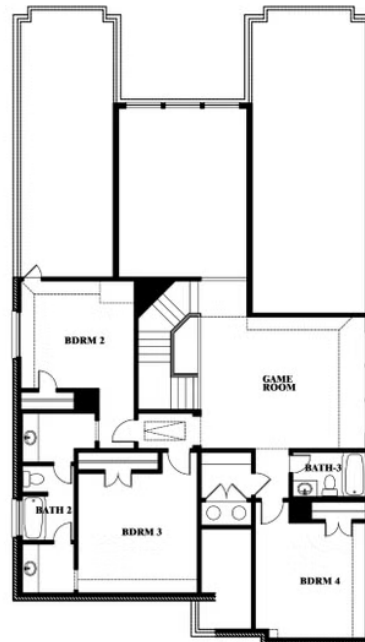

Rose

FOX HOLLOW

1213 ALTUDA DRIVE, FORNEY, TX 75126

ROSE FLOOR PLAN WITH OPTIONAL BED & BATH AT STUDY

Rose
Opt. Bed & Bath at Study

Document generated Sep 18, 2024. Prices, plans, square footage, features and materials are subject to change at any time without notice and vary among communities. Listed prices are for informational purposes only, are not binding, and do not create any contractual obligation(s). The price of any home is dependent on numerous factors, all of which are unique to a specific home, and is not guaranteed until specified in a binding contract. Pricing of elevations and additional optional beds/baths vary per plan. Some plans require a premium homesite. Please ask the Community Manager for details. Renderings of homes are artist concepts and may not reflect exact colors and materials.