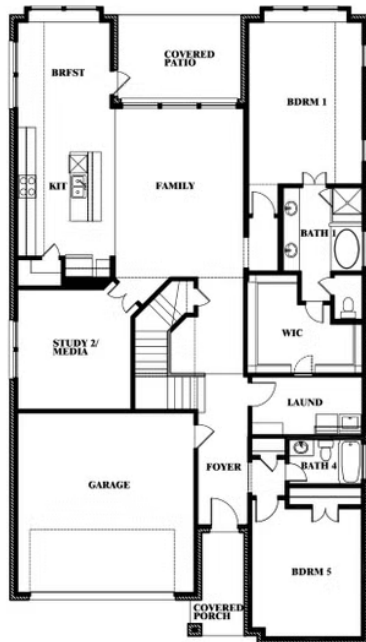

Rose

FOX HOLLOW

1213 ALTUDA DRIVE, FORNEY, TX 75126

ROSE FLOOR PLAN WITH OPTIONAL BED & BATH AT STUDY

Rose
Opt. Bed & Bath at Study

Document generated Sep 18, 2024. Prices, plans, square footage, features and materials are subject to change at any time without notice and vary among communities. Listed prices are for informational purposes only, are not binding, and do not create any contractual obligation(s). The price of any home is dependent on numerous factors, all of which are unique to a specific home, and is not guaranteed until specified in a binding contract. Pricing of elevations and additional optional beds/baths vary per plan. Some plans require a premium homesite. Please ask the Community Manager for details. Renderings of homes are artist concepts and may not reflect exact colors and materials.