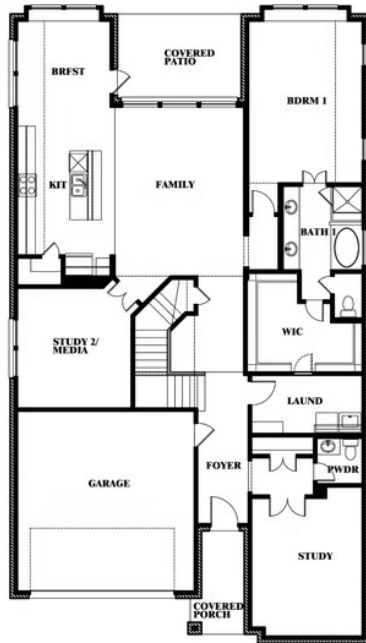

Rose

ROSE FLOOR PLAN

FOX HOLLOW

1213 ALTUDA DRIVE, FORNEY, TX 75126

Rose