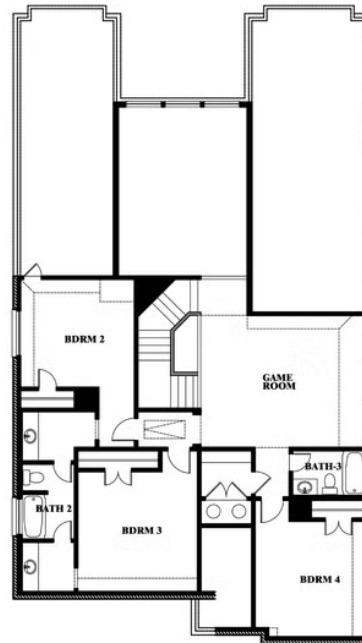

Rose

ROSE FLOOR PLAN

FOX HOLLOW

1213 ALTUDA DRIVE, FORNEY, TX 75126

Rose