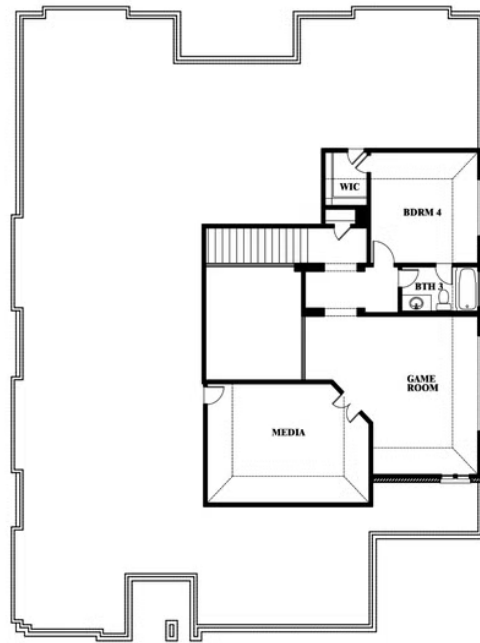

Primrose FE V

FOX HOLLOW

1213 ALTUDA DRIVE, FORNEY, TX 75126

Primrose FE V