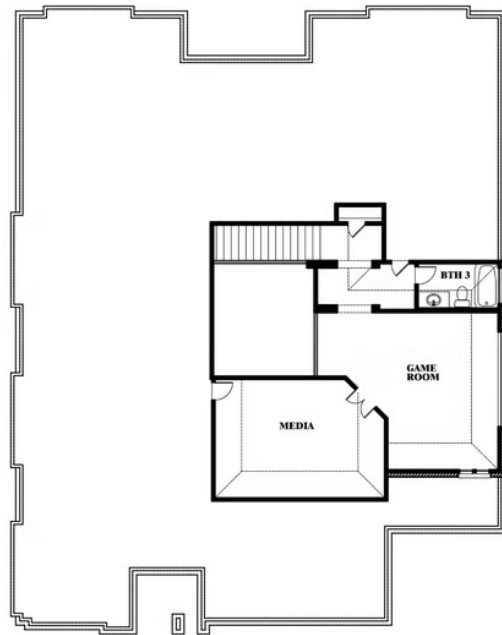

Primrose FE III

FOX HOLLOW

1213 ALTUDA DRIVE, FORNEY, TX 75126

Primrose FE III