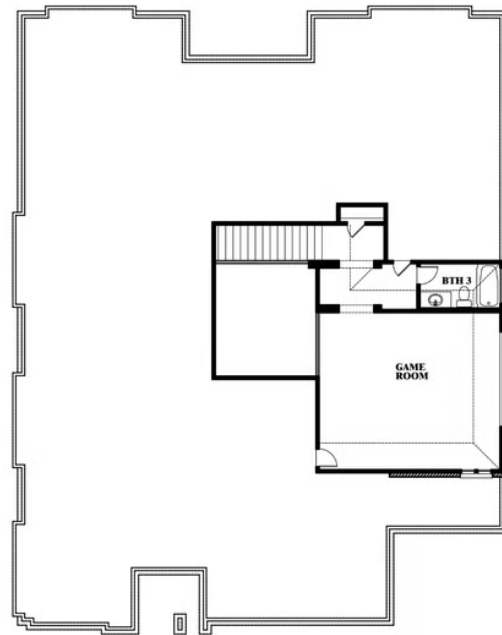

Primrose FE II

FOX HOLLOW

1213 ALTUDA DRIVE, FORNEY, TX 75126

Primrose FE II