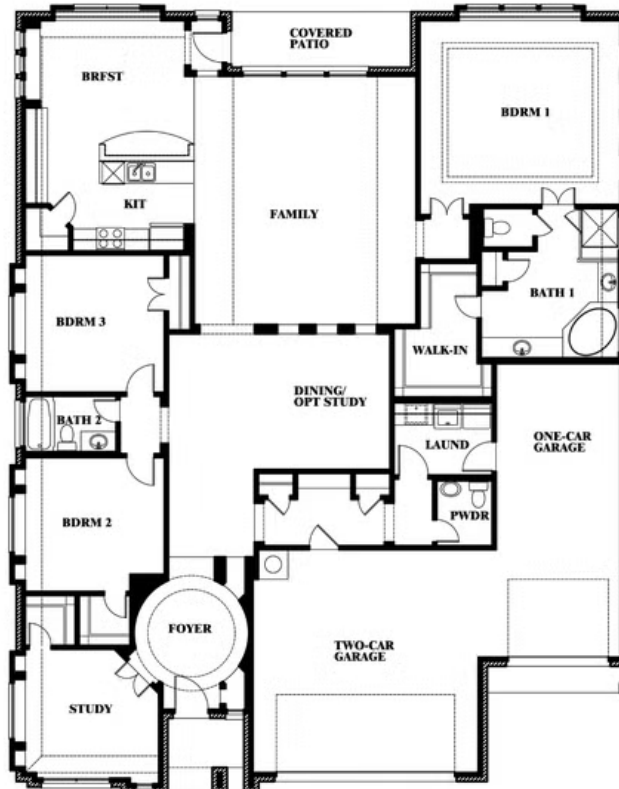

Primrose FE

HOMES FROM
\$498,990

CLASSIC SERIES

FOX HOLLOW

1213 ALTUDA DRIVE, FORNEY, TX 75126

2,775
SQUARE FEET

3
BEDROOMS

2.5
BATHROOMS

3
CAR GARAGE

ELEVATION A

ELEVATION B

ELEVATION C

Primrose FE

FOX HOLLOW

1213 ALTUDA DRIVE, FORNEY, TX 75126

Primrose FE

This brochure is for general informational purposes and is to be used as a guide only. Changes may be made during the development process and floorplans, dimensions, fixtures, fittings, finishes and specifications are subject to change without notice. Window placement, balcony configuration, wardrobe sizes and living areas may vary slightly within each plan type. EQUAL HOUSING OPPORTUNITY