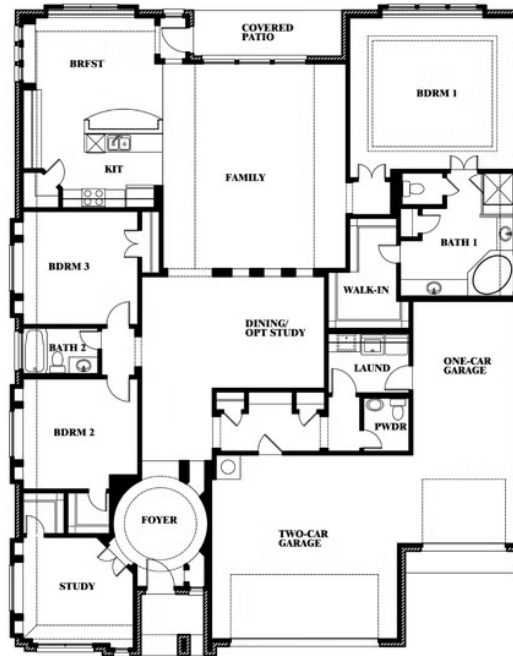

Primrose FE

FOX HOLLOW

1213 ALTUDA DRIVE, FORNEY, TX 75126

Primrose FE