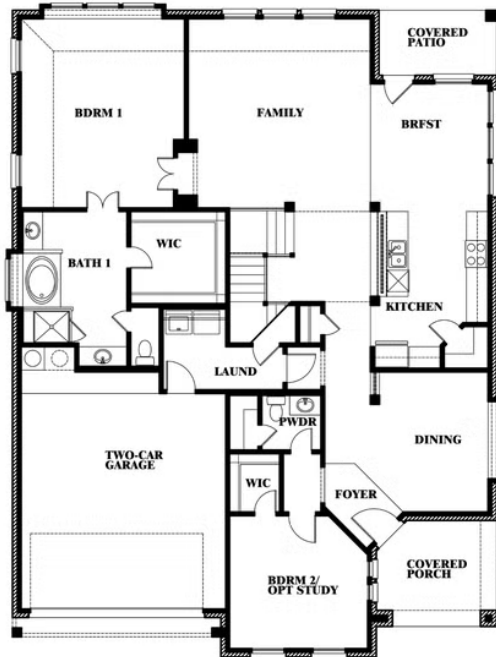

Magnolia II

FOX HOLLOW

1213 ALTUDA DRIVE, FORNEY, TX 75126

MAGNOLIA II FLOOR PLAN

Magnolia II