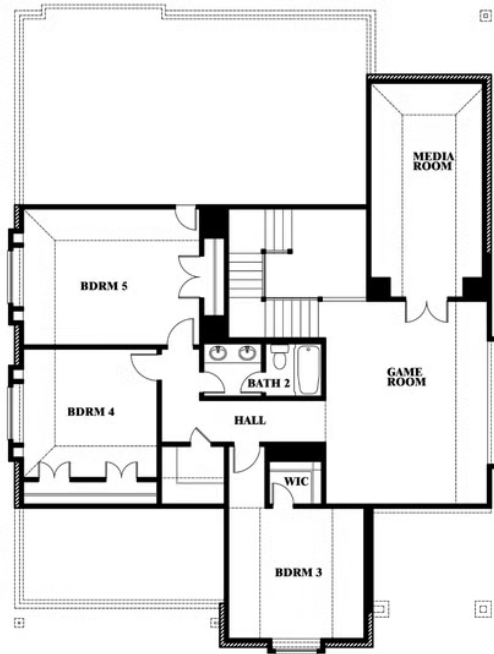

Magnolia II

FOX HOLLOW

1213 ALTUDA DRIVE, FORNEY, TX 75126

MAGNOLIA II FLOOR PLAN

Magnolia II