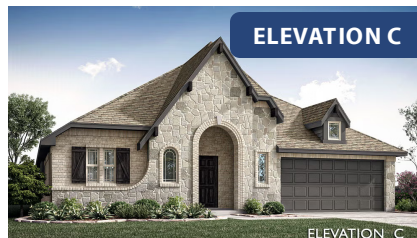

Hawthorne

HOMES FROM
\$430,990

CLASSIC SERIES

FOX HOLLOW

1213 ALTUDA DRIVE, FORNEY, TX 75126

2,235
SQUARE FEET

4
BEDROOMS

2.0
BATHROOMS

2
CAR GARAGE

ELEVATION A

ELEVATION B

ELEVATION B

ELEVATION C

ELEVATION C

Hawthorne

FOX HOLLOW

1213 ALTUDA DRIVE, FORNEY, TX 75126

Hawthorne

This brochure is for general informational purposes and is to be used as a guide only. Changes may be made during the development process and floorplans, dimensions, fixtures, fittings, finishes and specifications are subject to change without notice. Window placement, balcony configuration, wardrobe sizes and living areas may vary slightly within each plan type. EQUAL HOUSING OPPORTUNITY