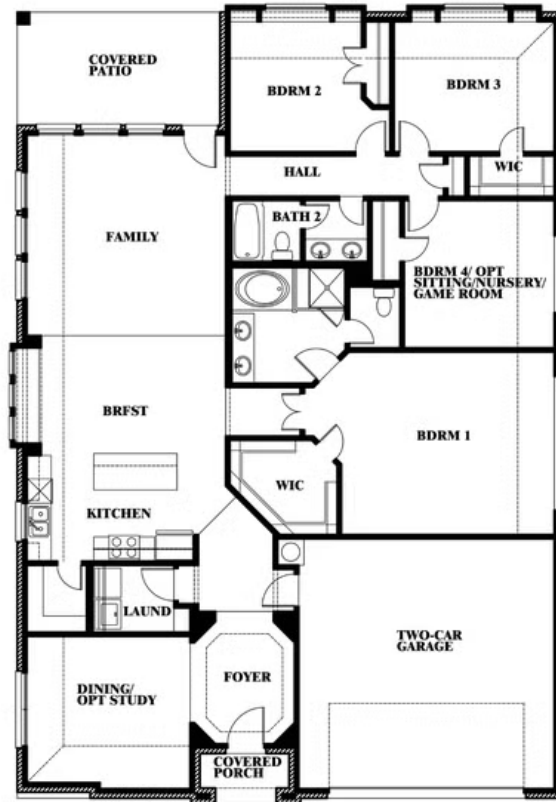

Hawthorne

HOMES FROM
\$430,990

CLASSIC SERIES

FOX HOLLOW

1213 ALTUDA DRIVE, FORNEY, TX 75126

2,235
SQUARE FEET

4
BEDROOMS

2.0
BATHROOMS

2
CAR GARAGE

ELEVATION A

ELEVATION B

ELEVATION B

ELEVATION C

ELEVATION C

Hawthorne

FOX HOLLOW

1213 ALTUDA DRIVE, FORNEY, TX 75126

Hawthorne

This brochure is for general informational purposes and is to be used as a guide only. Changes may be made during the development process and floorplans, dimensions, fixtures, fittings, finishes and specifications are subject to change without notice. Window placement, balcony configuration, wardrobe sizes and living areas may vary slightly within each plan type. EQUAL HOUSING OPPORTUNITY

Hawthorne

FOX HOLLOW

1213 ALTUDA DRIVE, FORNEY, TX 75126

Hawthorne Opt. Deluxe Kitchen

This brochure is for general informational purposes and is to be used as a guide only. Changes may be made during the development process and floorplans, dimensions, fixtures, fittings, finishes and specifications are subject to change without notice. Window placement, balcony configuration, wardrobe sizes and living areas may vary slightly within each plan type. EQUAL HOUSING OPPORTUNITY