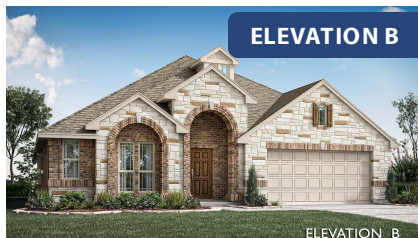

Hawthorne

HOMES FROM
\$430,990

CLASSIC SERIES

FOX HOLLOW

1213 ALTUDA DRIVE, FORNEY, TX 75126

2,235
SQUARE FEET

4
BEDROOMS

2.0
BATHROOMS

2
CAR GARAGE

ELEVATION A

ELEVATION B

ELEVATION B

ELEVATION C

ELEVATION C

Hawthorne

FOX HOLLOW

1213 ALTUDA DRIVE, FORNEY, TX 75126

Hawthorne

This brochure is for general informational purposes and is to be used as a guide only. Changes may be made during the development process and floorplans, dimensions, fixtures, fittings, finishes and specifications are subject to change without notice. Window placement, balcony configuration, wardrobe sizes and living areas may vary slightly within each plan type. EQUAL HOUSING OPPORTUNITY