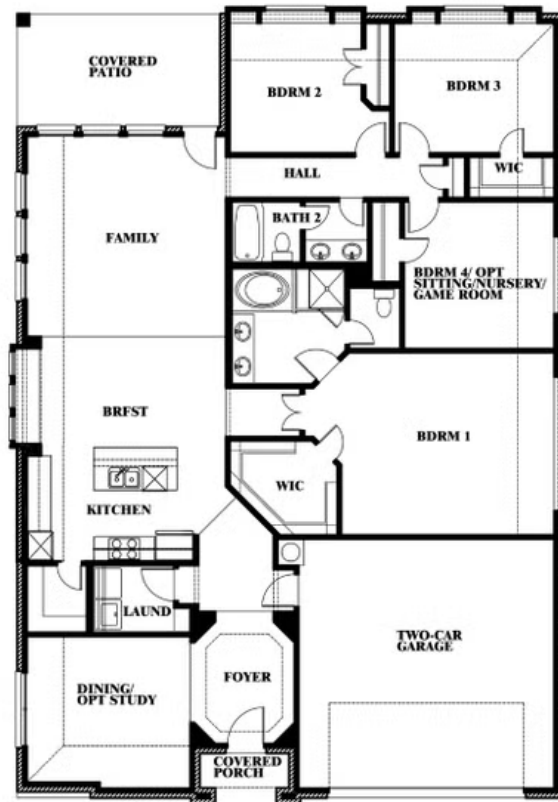

Hawthorne

HOMES FROM
\$430,990

CLASSIC SERIES

FOX HOLLOW

1213 ALTUDA DRIVE, FORNEY, TX 75126

2,235
SQUARE FEET

4
BEDROOMS

2.0
BATHROOMS

2
CAR GARAGE

ELEVATION A

ELEVATION B

ELEVATION B

ELEVATION C

ELEVATION C

Hawthorne

FOX HOLLOW

1213 ALTUDA DRIVE, FORNEY, TX 75126

Hawthorne

This brochure is for general informational purposes and is to be used as a guide only. Changes may be made during the development process and floorplans, dimensions, fixtures, fittings, finishes and specifications are subject to change without notice. Window placement, balcony configuration, wardrobe sizes and living areas may vary slightly within each plan type. EQUAL HOUSING OPPORTUNITY

Hawthorne

FOX HOLLOW

1213 ALTUDA DRIVE, FORNEY, TX 75126

Hawthorne Opt. Deluxe Kitchen

This brochure is for general informational purposes and is to be used as a guide only. Changes may be made during the development process and floorplans, dimensions, fixtures, fittings, finishes and specifications are subject to change without notice. Window placement, balcony configuration, wardrobe sizes and living areas may vary slightly within each plan type. EQUAL HOUSING OPPORTUNITY