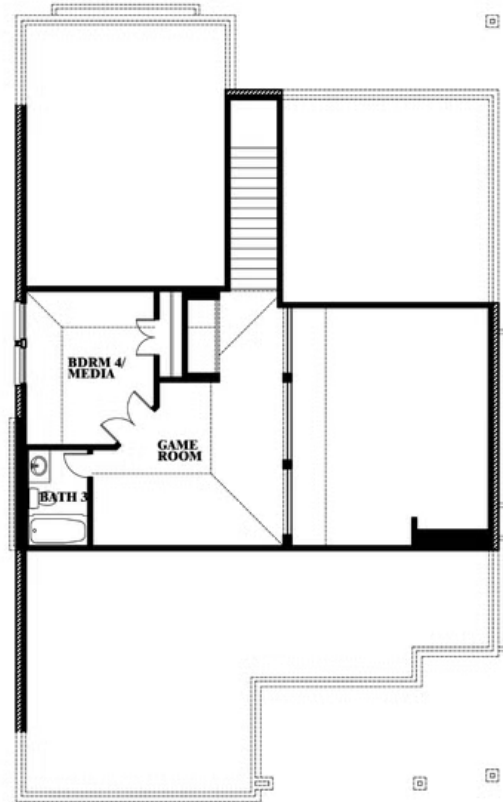

Dogwood III

FOX HOLLOW

1213 ALTUDA DRIVE, FORNEY, TX 75126

Dogwood III

This brochure is for general informational purposes and is to be used as a guide only. Changes may be made during the development process and floorplans, dimensions, fixtures, fittings, finishes and specifications are subject to change without notice. Window placement, balcony configuration, wardrobe sizes and living areas may vary slightly within each plan type. EQUAL HOUSING OPPORTUNITY