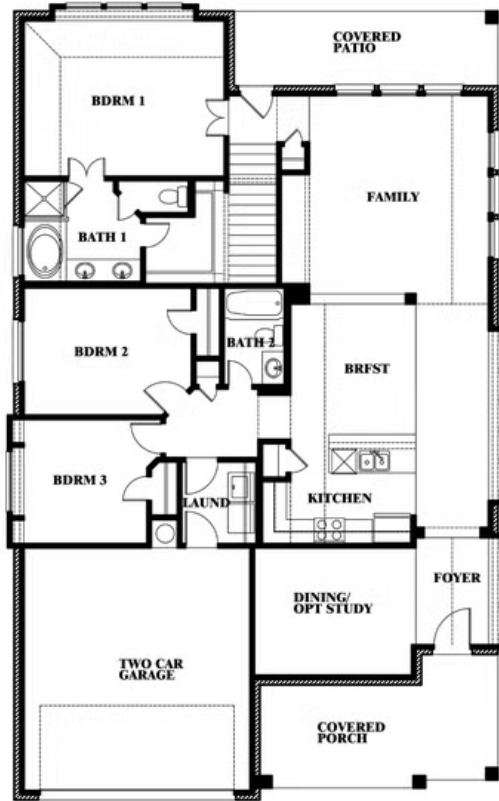

Dogwood III

FOX HOLLOW

1213 ALTUDA DRIVE, FORNEY, TX 75126

Dogwood III

This brochure is for general informational purposes and is to be used as a guide only. Changes may be made during the development process and floorplans, dimensions, fixtures, fittings, finishes and specifications are subject to change without notice. Window placement, balcony configuration, wardrobe sizes and living areas may vary slightly within each plan type. EQUAL HOUSING OPPORTUNITY