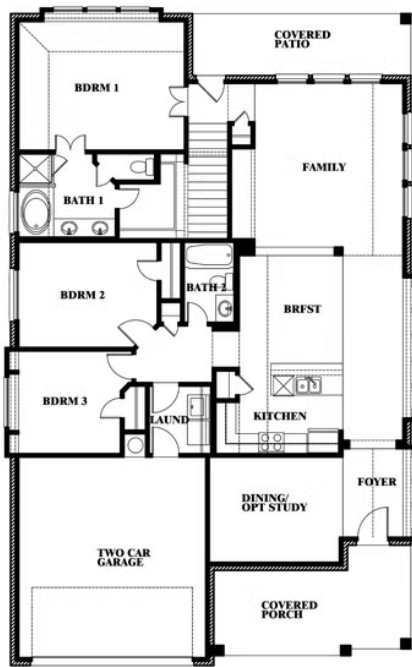

Dogwood III

FOX HOLLOW

1213 ALTUDA DRIVE, FORNEY, TX 75126

Dogwood III