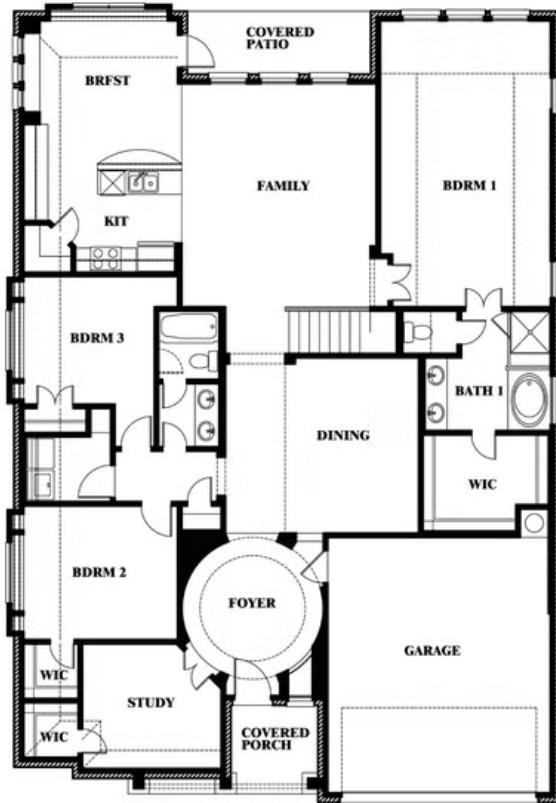

Carolina IV

FOX HOLLOW

1213 ALTUDA DRIVE, FORNEY, TX 75126

Carolina IV

This brochure is for general informational purposes and is to be used as a guide only. Changes may be made during the development process and floorplans, dimensions, fixtures, fittings, finishes and specifications are subject to change without notice. Window placement, balcony configuration, wardrobe sizes and living areas may vary slightly within each plan type. EQUAL HOUSING OPPORTUNITY