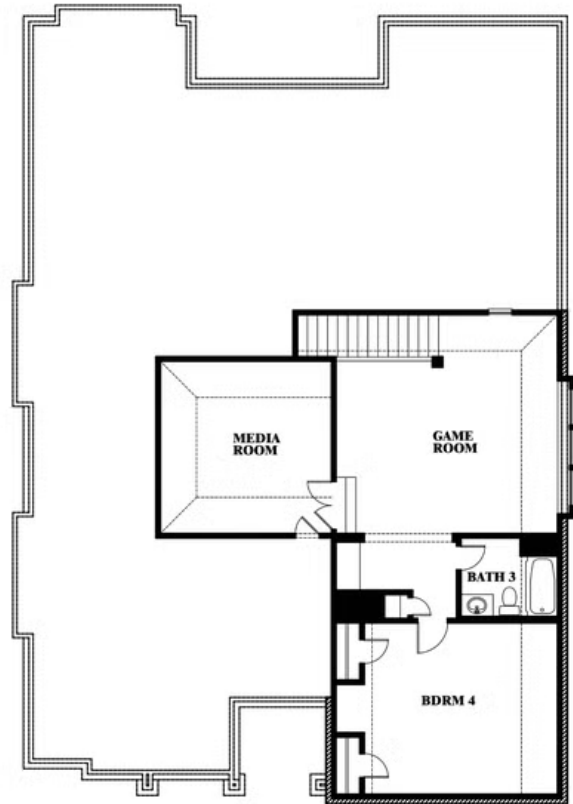

Carolina IV

FOX HOLLOW

1213 ALTUDA DRIVE, FORNEY, TX 75126

Carolina IV

This brochure is for general informational purposes and is to be used as a guide only. Changes may be made during the development process and floorplans, dimensions, fixtures, fittings, finishes and specifications are subject to change without notice. Window placement, balcony configuration, wardrobe sizes and living areas may vary slightly within each plan type. EQUAL HOUSING OPPORTUNITY