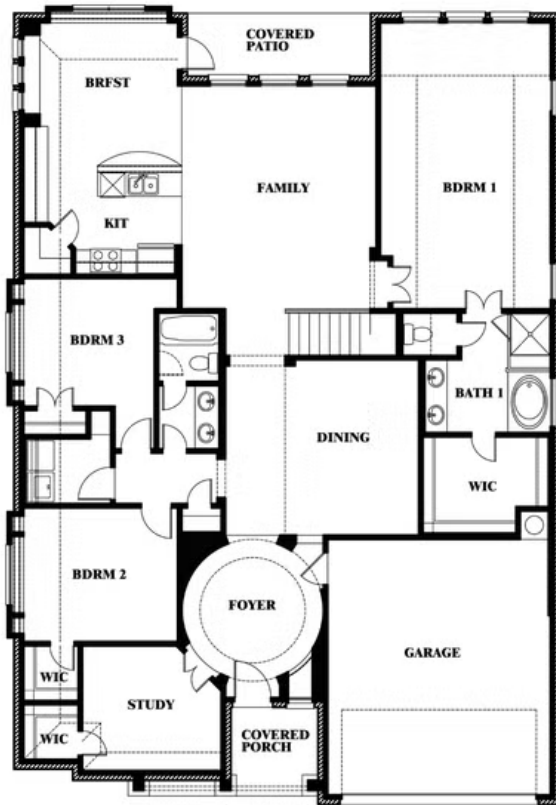

Carolina IV

FOX HOLLOW

1213 ALTUDA DRIVE, FORNEY, TX 75126

Carolina IV

This brochure is for general informational purposes and is to be used as a guide only. Changes may be made during the development process and floorplans, dimensions, fixtures, fittings, finishes and specifications are subject to change without notice. Window placement, balcony configuration, wardrobe sizes and living areas may vary slightly within each plan type. EQUAL HOUSING OPPORTUNITY