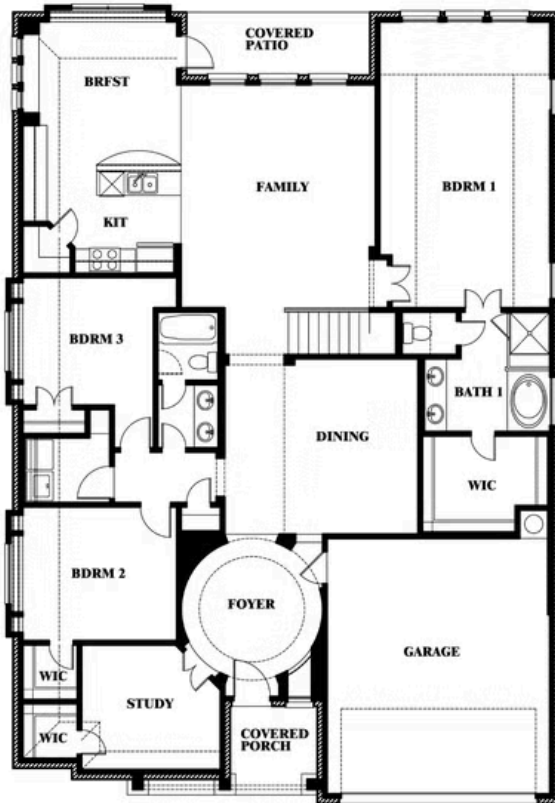

Carolina IV

HOMES FROM
\$483,990

CLASSIC SERIES

FOX HOLLOW

1213 ALTUDA DRIVE, FORNEY, TX 75126

3,280
SQUARE FEET

4
BEDROOMS

3.0
BATHROOMS

2
CAR GARAGE

ELEVATION D

ELEVATION A

ELEVATION A

ELEVATION AS

ELEVATION AS

ELEVATION C

ELEVATION C

ELEVATION E

ELEVATION E

ELEVATION F

ELEVATION F

Carolina IV

FOX HOLLOW

1213 ALTUDA DRIVE, FORNEY, TX 75126

Carolina IV

This brochure is for general informational purposes and is to be used as a guide only. Changes may be made during the development process and floorplans, dimensions, fixtures, fittings, finishes and specifications are subject to change without notice. Window placement, balcony configuration, wardrobe sizes and living areas may vary slightly within each plan type. EQUAL HOUSING OPPORTUNITY