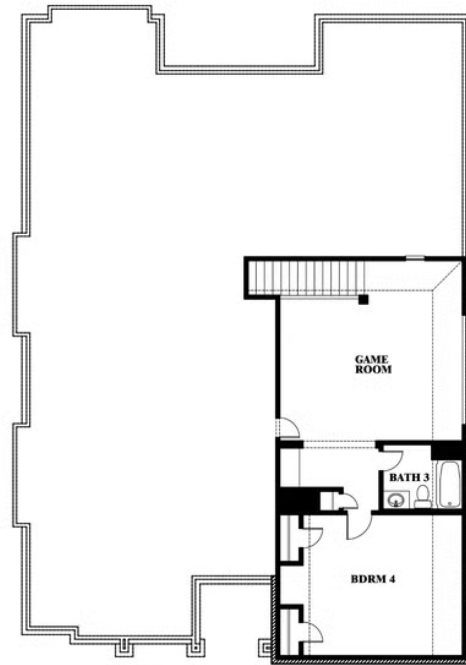

Carolina III

FOX HOLLOW

1213 ALTUDA DRIVE, FORNEY, TX 75126

Carolina III