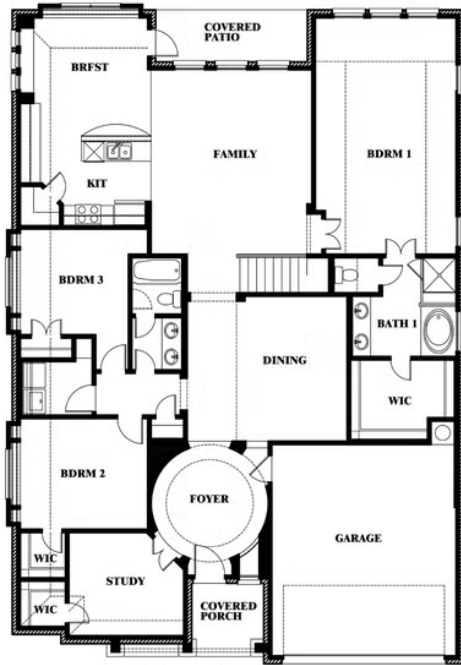

Carolina III

FOX HOLLOW

1213 ALTUDA DRIVE, FORNEY, TX 75126

Carolina III