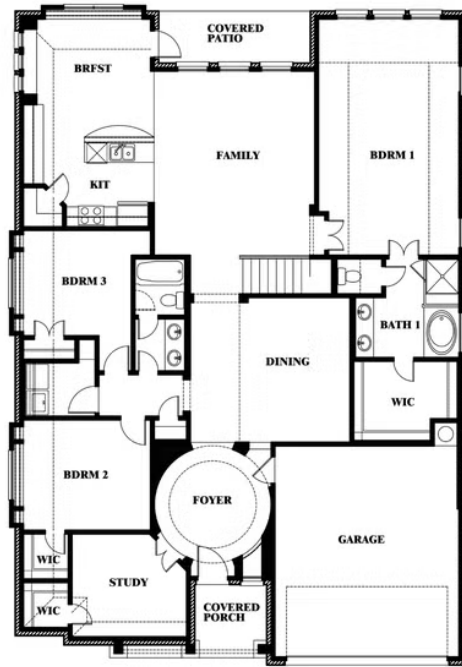

Carolina II

FOX HOLLOW

1213 ALTUDA DRIVE, FORNEY, TX 75126

Carolina II