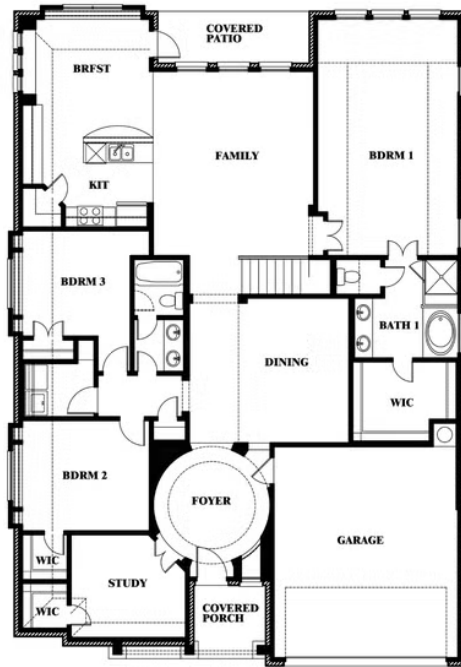

Carolina II

FOX HOLLOW

1213 ALTUDA DRIVE, FORNEY, TX 75126

Carolina II with Media Room