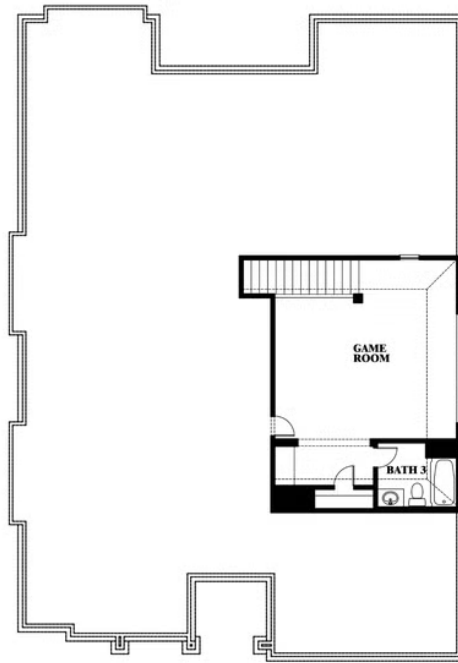

Carolina II

FOX HOLLOW

1213 ALTUDA DRIVE, FORNEY, TX 75126

Carolina II