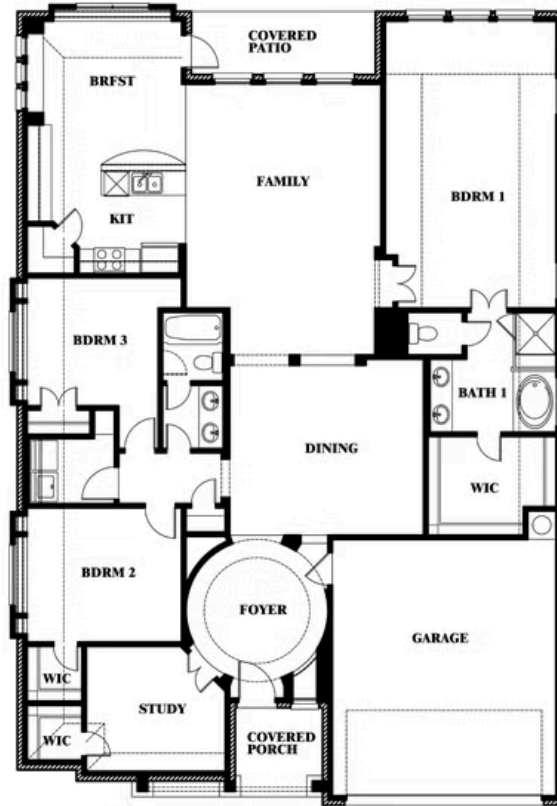

Carolina

HOMES FROM
\$428,990

CLASSIC SERIES

FOX HOLLOW

1213 ALTUDA DRIVE, FORNEY, TX 75126

2,313
SQUARE FEET

3
BEDROOMS

2.0
BATHROOMS

2
CAR GARAGE

ELEVATION C

Carolina

FOX HOLLOW

1213 ALTUDA DRIVE, FORNEY, TX 75126

Carolina

This brochure is for general informational purposes and is to be used as a guide only. Changes may be made during the development process and floorplans, dimensions, fixtures, fittings, finishes and specifications are subject to change without notice. Window placement, balcony configuration, wardrobe sizes and living areas may vary slightly within each plan type. EQUAL HOUSING OPPORTUNITY