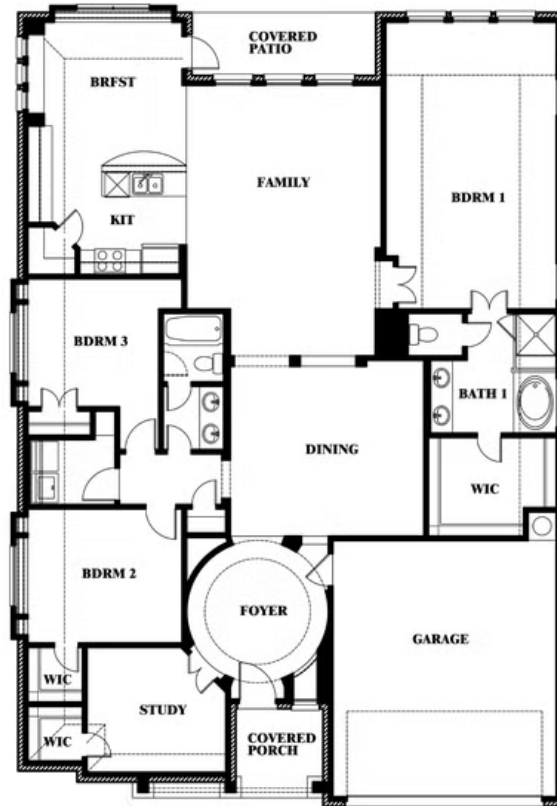

Carolina

HOMES FROM
\$428,990

CLASSIC SERIES

FOX HOLLOW

1213 ALTUDA DRIVE, FORNEY, TX 75126

2,313
SQUARE FEET

3
BEDROOMS

2.0
BATHROOMS

2
CAR GARAGE

ELEVATION C

Carolina

FOX HOLLOW

1213 ALTUDA DRIVE, FORNEY, TX 75126

Carolina

This brochure is for general informational purposes and is to be used as a guide only. Changes may be made during the development process and floorplans, dimensions, fixtures, fittings, finishes and specifications are subject to change without notice. Window placement, balcony configuration, wardrobe sizes and living areas may vary slightly within each plan type. EQUAL HOUSING OPPORTUNITY