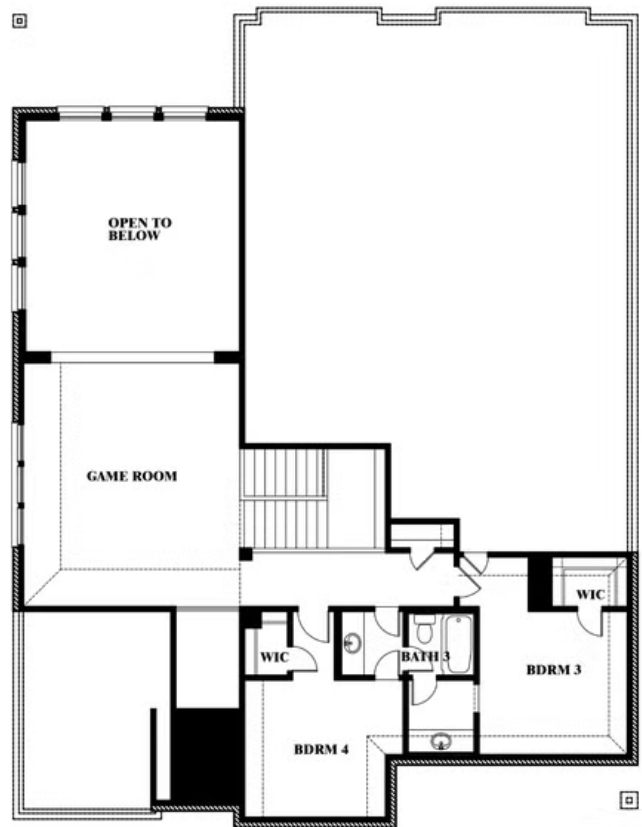

Bellflower

HOMES FROM
\$508,990

CLASSIC SERIES

FOX HOLLOW

1213 ALTUDA DRIVE, FORNEY, TX 75126

3,527
SQUARE FEET

4
BEDROOMS

3.5
BATHROOMS

2
CAR GARAGE

ELEVATION D

ELEVATION A

ELEVATION A

ELEVATION AS

ELEVATION AS

ELEVATION B

ELEVATION B

ELEVATION C

ELEVATION C

Bellflower

FOX HOLLOW

1213 ALTUDA DRIVE, FORNEY, TX 75126

Bellflower

This brochure is for general informational purposes and is to be used as a guide only. Changes may be made during the development process and floorplans, dimensions, fixtures, fittings, finishes and specifications are subject to change without notice. Window placement, balcony configuration, wardrobe sizes and living areas may vary slightly within each plan type. EQUAL HOUSING OPPORTUNITY