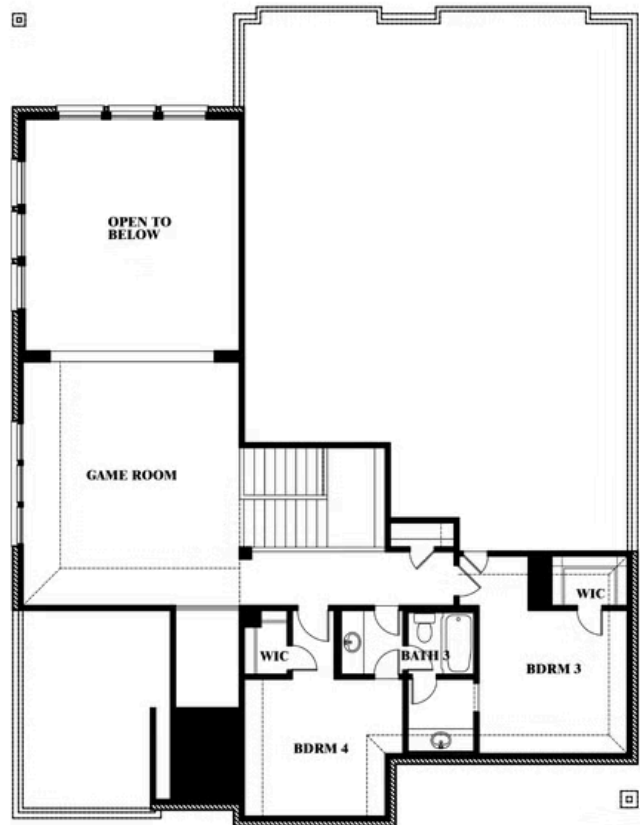

Bellflower

HOMES FROM
\$508,990

CLASSIC SERIES

FOX HOLLOW

1213 ALTUDA DRIVE, FORNEY, TX 75126

3,527
SQUARE FEET

4
BEDROOMS

3.5
BATHROOMS

2
CAR GARAGE

ELEVATION D

ELEVATION A

ELEVATION A

ELEVATION AS

ELEVATION AS

ELEVATION B

ELEVATION B

ELEVATION C

ELEVATION C

Bellflower

FOX HOLLOW

1213 ALTUDA DRIVE, FORNEY, TX 75126

Bellflower

This brochure is for general informational purposes and is to be used as a guide only. Changes may be made during the development process and floorplans, dimensions, fixtures, fittings, finishes and specifications are subject to change without notice. Window placement, balcony configuration, wardrobe sizes and living areas may vary slightly within each plan type. EQUAL HOUSING OPPORTUNITY