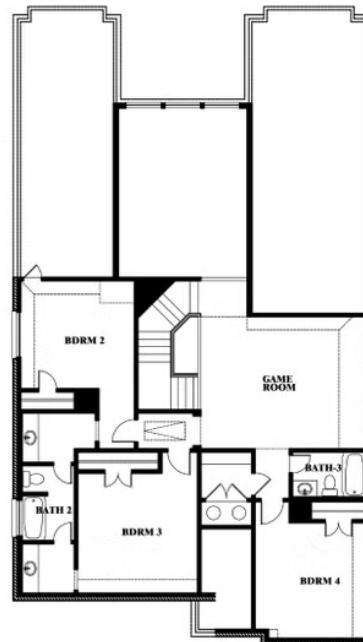

Rose

DEVONSHIRE

1226 ABBEYGREEN ROAD, FORNEY, TX 75126

ROSE FLOOR PLAN WITH OPTIONAL BED & BATH AT STUDY

Rose
Opt. Bed & Bath at Study