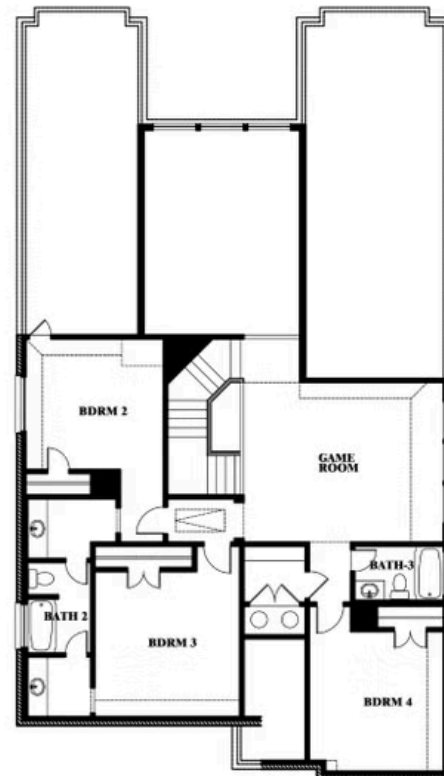

3.5
BATHROOMS

2
CAR GARAGE

ELEVATION A

ELEVATION AS

ELEVATION AS

ELEVATION B

ELEVATION B

ELEVATION C

ELEVATION C

ELEVATION D

ELEVATION D

Rose

ROSE FLOOR PLAN

DEVONSHIRE

1226 ABBEYGREEN ROAD, FORNEY, TX 75126

Rose

This brochure is for general informational purposes and is to be used as a guide only. Changes may be made during the development process and floorplans, dimensions, fixtures, fittings, finishes and specifications are subject to change without notice. Window placement, balcony configuration, wardrobe sizes and living areas may vary slightly within each plan type. EQUAL HOUSING OPPORTUNITY

Rose

DEVONSHIRE

1226 ABBEYGREEN ROAD, FORNEY, TX 75126

ROSE FLOOR PLAN WITH OPTIONAL BED & BATH AT STUDY

Rose
Opt. Bed & Bath at Study

This brochure is for general informational purposes and is to be used as a guide only. Changes may be made during the development process and floorplans, dimensions, fixtures, fittings, finishes and specifications are subject to change without notice. Window placement, balcony configuration, wardrobe sizes and living areas may vary slightly within each plan type. EQUAL HOUSING OPPORTUNITY