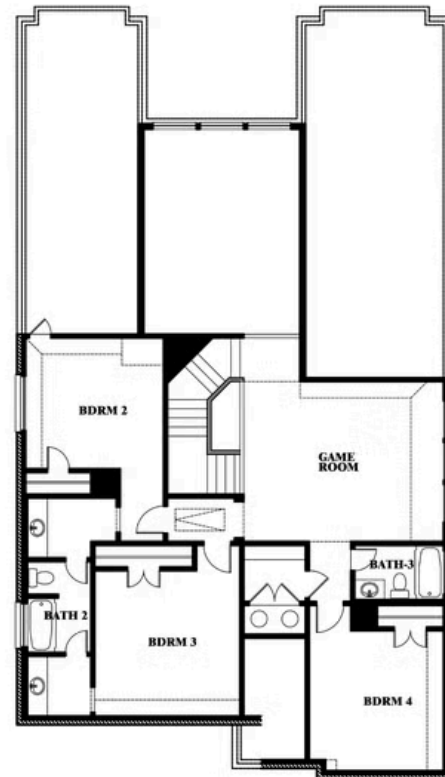

3.5
BATHROOMS

2
CAR GARAGE

ELEVATION A

ELEVATION AS

ELEVATION AS

ELEVATION B

ELEVATION B

ELEVATION C

ELEVATION C

ELEVATION D

ELEVATION D

Rose

ROSE FLOOR PLAN

DEVONSHIRE

1226 ABBEYGREEN ROAD, FORNEY, TX 75126

Rose

This brochure is for general informational purposes and is to be used as a guide only. Changes may be made during the development process and floorplans, dimensions, fixtures, fittings, finishes and specifications are subject to change without notice. Window placement, balcony configuration, wardrobe sizes and living areas may vary slightly within each plan type. EQUAL HOUSING OPPORTUNITY

Rose

DEVONSHIRE

1226 ABBEYGREEN ROAD, FORNEY, TX 75126

ROSE FLOOR PLAN WITH OPTIONAL BED & BATH AT STUDY

Rose
Opt. Bed & Bath at Study

This brochure is for general informational purposes and is to be used as a guide only. Changes may be made during the development process and floorplans, dimensions, fixtures, fittings, finishes and specifications are subject to change without notice. Window placement, balcony configuration, wardrobe sizes and living areas may vary slightly within each plan type. EQUAL HOUSING OPPORTUNITY