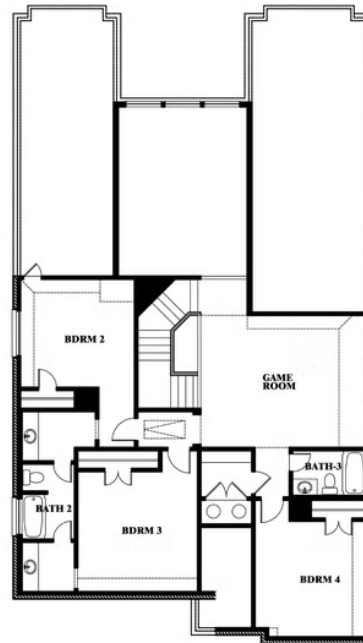

ELEVATION B

ELEVATION B

ELEVATION C

Rose

ROSE FLOOR PLAN

DEVONSHIRE

1226 ABBEYGREEN ROAD, FORNEY, TX 75126

Rose