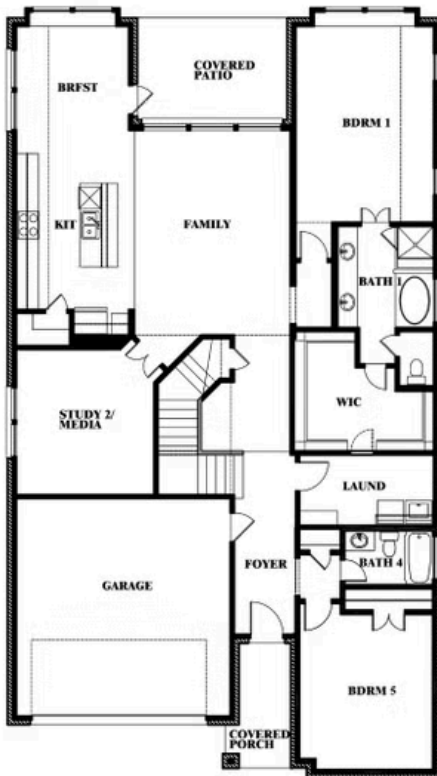

Rose

CLASSIC SERIES

DEVONSHIRE

1226 ABBEYGREEN ROAD, FORNEY, TX 75126

HOMES FROM

\$496,990 - \$515,990

3,359
SQUARE FEET

4
BEDROOMS

3.5
BATHROOMS

2
CAR GARAGE

ELEVATION A

ELEVATION AS

ELEVATION AS

ELEVATION B

ELEVATION B

ELEVATION C

ELEVATION C

ELEVATION D

ELEVATION D

Rose

ROSE FLOOR PLAN

DEVONSHIRE

1226 ABBEYGREEN ROAD, FORNEY, TX 75126

Rose

Rose

DEVONSHIRE

1226 ABBEYGREEN ROAD, FORNEY, TX 75126

ROSE FLOOR PLAN WITH OPTIONAL BED & BATH AT STUDY

Rose
Opt. Bed & Bath at Study

This brochure is for general informational purposes and is to be used as a guide only. Changes may be made during the development process and floorplans, dimensions, fixtures, fittings, finishes and specifications are subject to change without notice. Window placement, balcony configuration, wardrobe sizes and living areas may vary slightly within each plan type. EQUAL HOUSING OPPORTUNITY