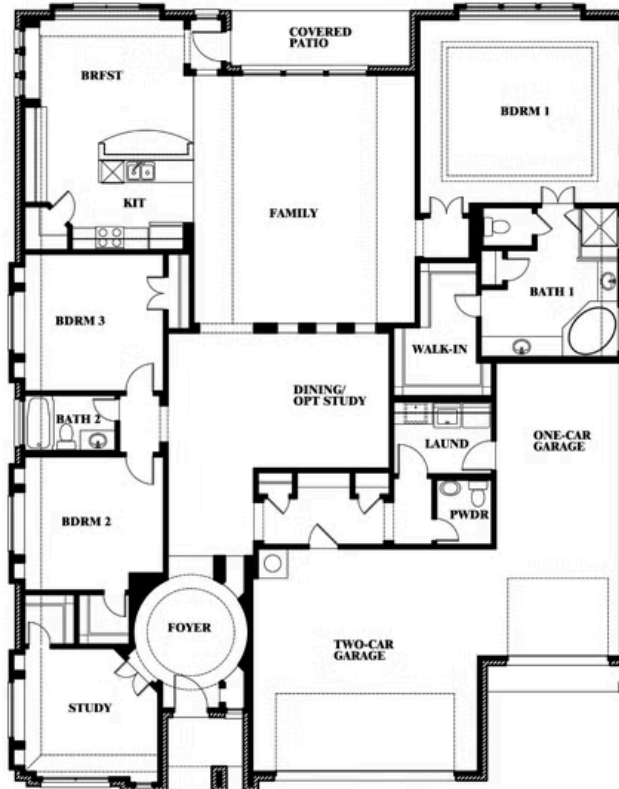

Primrose FE

DEVONSHIRE

1226 ABBEYGREEN ROAD, FORNEY, TX 75126

Primrose FE

This brochure is for general informational purposes and is to be used as a guide only. Changes may be made during the development process and floorplans, dimensions, fixtures, fittings, finishes and specifications are subject to change without notice. Window placement, balcony configuration, wardrobe sizes and living areas may vary slightly within each plan type. EQUAL HOUSING OPPORTUNITY

Document generated Dec 22, 2024. Prices, plans, square footage, features and materials are subject to change at any time without notice and vary among communities. Listed prices are for informational purposes only, are not binding, and do not create any contractual obligation(s). The price of any home is dependent on numerous factors, all of which are unique to a specific home, and is not guaranteed until specified in a binding contract. Pricing of elevations and additional optional beds/baths vary per plan. Some plans require a premium homesite. Please ask the Community Manager for details. Renderings of homes are artist concepts and may not reflect exact colors and materials.