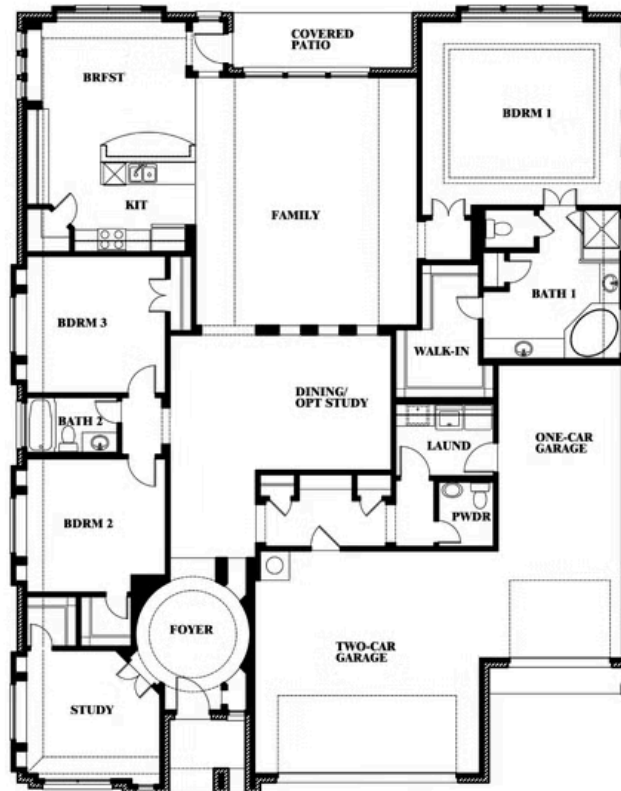

Primrose FE

DEVONSHIRE

1226 ABBEYGREEN ROAD, FORNEY, TX 75126

Primrose FE

This brochure is for general informational purposes and is to be used as a guide only. Changes may be made during the development process and floorplans, dimensions, fixtures, fittings, finishes and specifications are subject to change without notice. Window placement, balcony configuration, wardrobe sizes and living areas may vary slightly within each plan type. EQUAL HOUSING OPPORTUNITY

Document generated Feb 4, 2025. Prices, plans, square footage, features and materials are subject to change at any time without notice and vary among communities. Listed prices are for informational purposes only, are not binding, and do not create any contractual obligation(s). The price of any home is dependent on numerous factors, all of which are unique to a specific home, and is not guaranteed until specified in a binding contract. Pricing of elevations and additional optional beds/baths vary per plan. Some plans require a premium homesite. Please ask the Community Manager for details. Renderings of homes are artist concepts and may not reflect exact colors and materials.