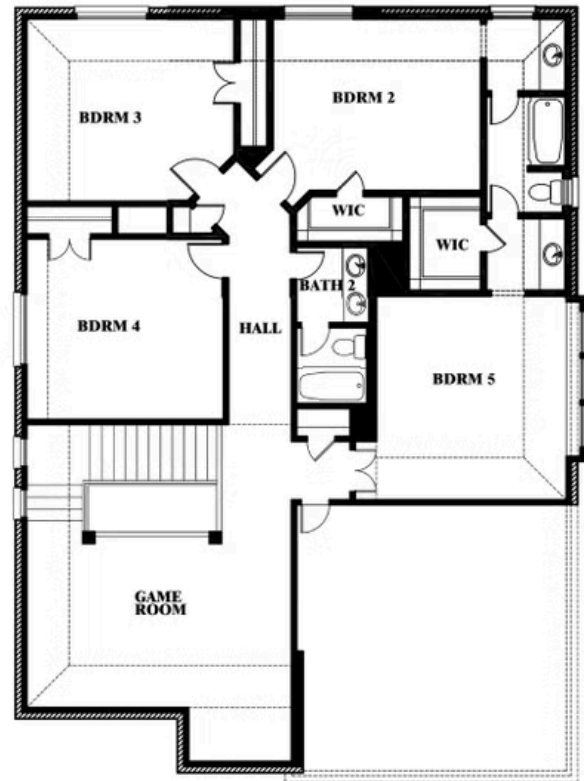

1228 Abbeygreen Road

FORNEY, TX 75126

DEVONSHIRE

DEWBERRY III FLOOR PLAN

3261
SQUARE FEET

5
BEDROOMS

3.5
BATHROOMS

2
CAR GARAGE

1228 Abbeygreen Road

FORNEY, TX 75126

DEWBERRY III FLOOR PLAN

OPT JACK & JILL BATH AT BEDROOM 2 & 5

Dewberry III
Opt. Jack & Jill Bath at Bedroom 2 & 5

This brochure is for general informational purposes and is to be used as a guide only. Changes may be made during the development process and floorplans, dimensions, fixtures, fittings, finishes and specifications are subject to change without notice. Window placement, balcony configuration, wardrobe sizes and living areas may vary slightly within each plan type. EQUAL HOUSING OPPORTUNITY