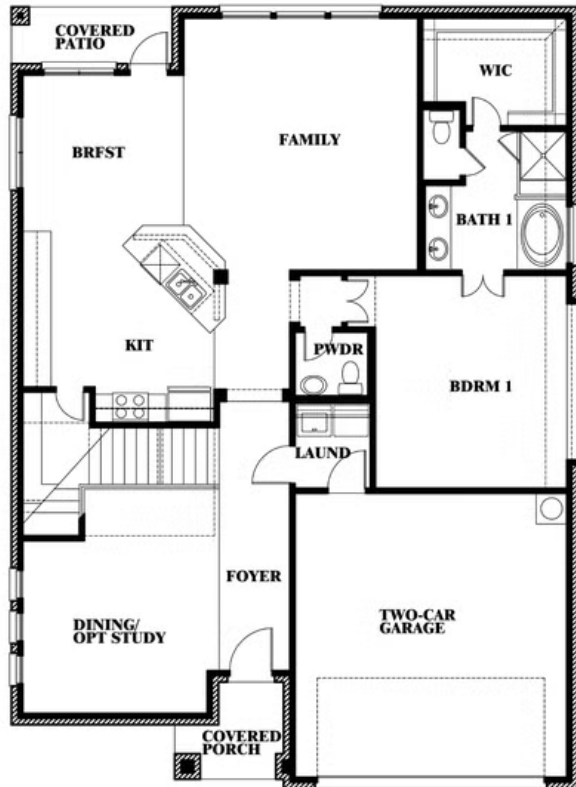

2.5
BATHROOMS

2
CAR GARAGE

ELEVATION C

ELEVATION AS

ELEVATION AS

ELEVATION A

ELEVATION A

ELEVATION CS

Dewberry

DEVONSHIRE

1226 ABBEYGREEN ROAD, FORNEY, TX 75126

Dewberry

This brochure is for general informational purposes and is to be used as a guide only. Changes may be made during the development process and floorplans, dimensions, fixtures, fittings, finishes and specifications are subject to change without notice. Window placement, balcony configuration, wardrobe sizes and living areas may vary slightly within each plan type. EQUAL HOUSING OPPORTUNITY