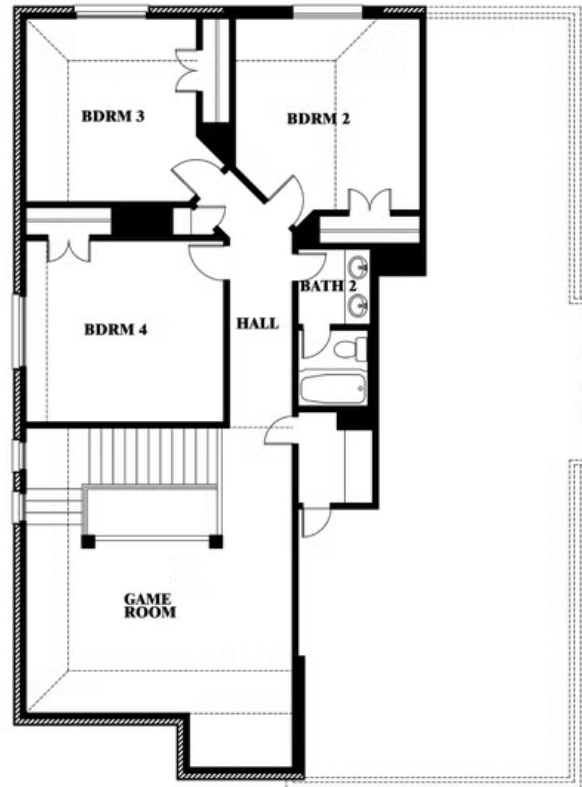

Dewberry

DEVONSHIRE

1226 ABBEYGREEN ROAD, FORNEY, TX 75126

Dewberry

This brochure is for general informational purposes and is to be used as a guide only. Changes may be made during the development process and floorplans, dimensions, fixtures, fittings, finishes and specifications are subject to change without notice. Window placement, balcony configuration, wardrobe sizes and living areas may vary slightly within each plan type. EQUAL HOUSING OPPORTUNITY