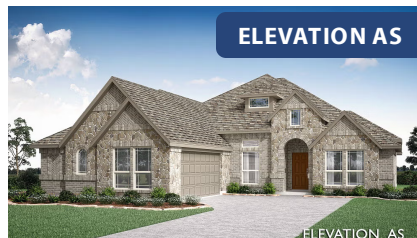

Rockcress

HOMES FROM
\$432,990

CLASSIC SERIES

DEVONSHIRE CLASSIC 60-65

1226 ABBEYGREEN ROAD, FORNEY, TX 75126

2,250
SQUARE FEET

3
BEDROOMS

2.5
BATHROOMS

2
CAR GARAGE

ELEVATION B

ELEVATION A

ELEVATION A

ELEVATION AS

ELEVATION AS

ELEVATION C

ELEVATION C

ELEVATION D

ELEVATION D

Rockcross

DEVONSHIRE CLASSIC 60-65

1226 ABBEYGREEN ROAD, FORNEY, TX 75126

Rockcross

This brochure is for general informational purposes and is to be used as a guide only. Changes may be made during the development process and floorplans, dimensions, fixtures, fittings, finishes and specifications are subject to change without notice. Window placement, balcony configuration, wardrobe sizes and living areas may vary slightly within each plan type. EQUAL HOUSING OPPORTUNITY