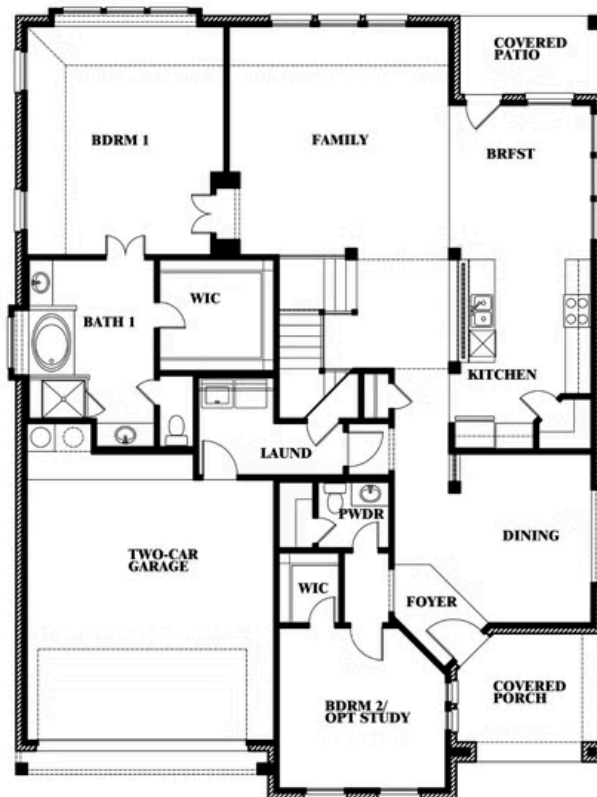

Magnolia II

HOMES FROM
\$496,990

CLASSIC SERIES

DEVONSHIRE CLASSIC 60-65

1226 ABBEYGREEN ROAD, FORNEY, TX 75126

3,430
SQUARE FEET

4
BEDROOMS

2.5
BATHROOMS

Magnolia II

DEVONSHIRE CLASSIC 60-65

1226 ABBEYGREEN ROAD, FORNEY, TX 75126

MAGNOLIA II FLOOR PLAN

Magnolia II

This brochure is for general informational purposes and is to be used as a guide only. Changes may be made during the development process and floorplans, dimensions, fixtures, fittings, finishes and specifications are subject to change without notice. Window placement, balcony configuration, wardrobe sizes and living areas may vary slightly within each plan type. EQUAL HOUSING OPPORTUNITY