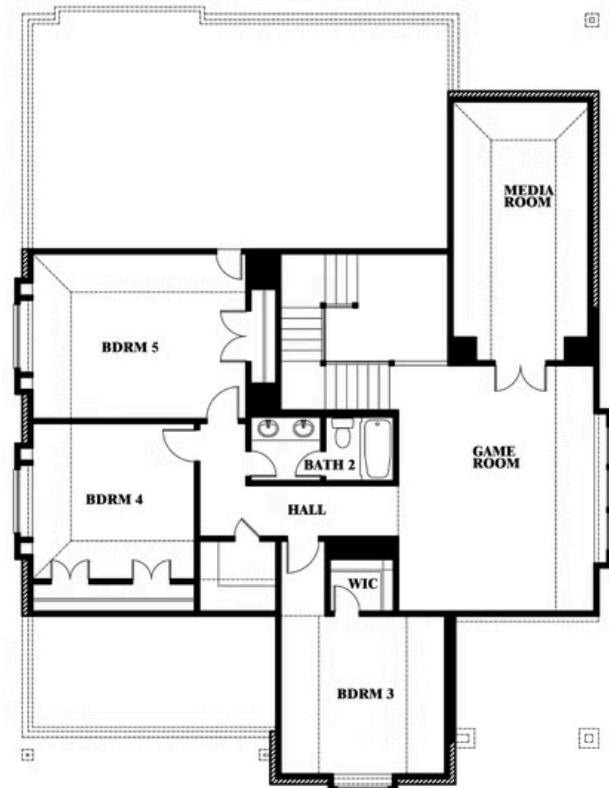

Magnolia II

HOMES FROM
\$496,990

CLASSIC SERIES

DEVONSHIRE CLASSIC 60-65

1226 ABBEYGREEN ROAD, FORNEY, TX 75126

3,430
SQUARE FEET

4
BEDROOMS

2.5
BATHROOMS

Magnolia II

DEVONSHIRE CLASSIC 60-65

1226 ABBEYGREEN ROAD, FORNEY, TX 75126

MAGNOLIA II FLOOR PLAN

Magnolia II

This brochure is for general informational purposes and is to be used as a guide only. Changes may be made during the development process and floorplans, dimensions, fixtures, fittings, finishes and specifications are subject to change without notice. Window placement, balcony configuration, wardrobe sizes and living areas may vary slightly within each plan type. EQUAL HOUSING OPPORTUNITY