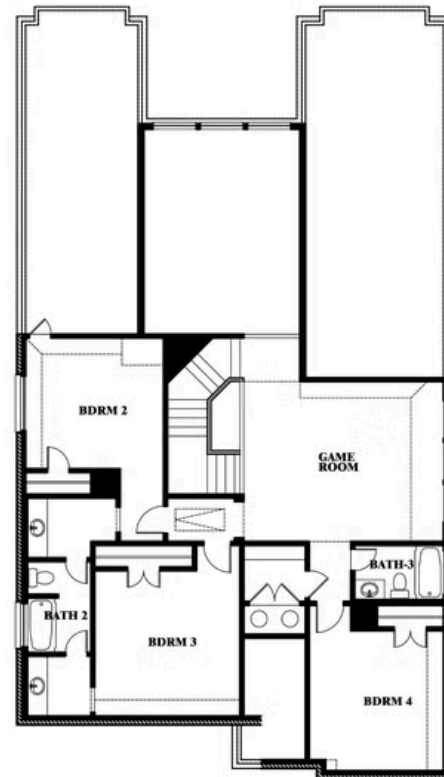

Rose

HOMES FROM
\$496,990

CLASSIC SERIES

DEVONSHIRE CLASSIC 50-55

1226 ABBEYGREEN ROAD, FORNEY, TX 75126

3,359
SQUARE FEET

4
BEDROOMS

3.5
BATHROOMS

2
CAR GARAGE

ELEVATION A

ELEVATION AS

ELEVATION AS

ELEVATION B

ELEVATION B

ELEVATION C

ELEVATION C

ELEVATION D

ELEVATION D

Rose

ROSE FLOOR PLAN

DEVONSHIRE CLASSIC 50-55

1226 ABBEYGREEN ROAD, FORNEY, TX 75126

Rose

This brochure is for general informational purposes and is to be used as a guide only. Changes may be made during the development process and floorplans, dimensions, fixtures, fittings, finishes and specifications are subject to change without notice. Window placement, balcony configuration, wardrobe sizes and living areas may vary slightly within each plan type. EQUAL HOUSING OPPORTUNITY

Rose

DEVONSHIRE CLASSIC 50-55

1226 ABBEYGREEN ROAD, FORNEY, TX 75126

ROSE FLOOR PLAN WITH OPTIONAL BED & BATH AT STUDY

Rose
Opt. Bed & Bath at Study

This brochure is for general informational purposes and is to be used as a guide only. Changes may be made during the development process and floorplans, dimensions, fixtures, fittings, finishes and specifications are subject to change without notice. Window placement, balcony configuration, wardrobe sizes and living areas may vary slightly within each plan type. EQUAL HOUSING OPPORTUNITY