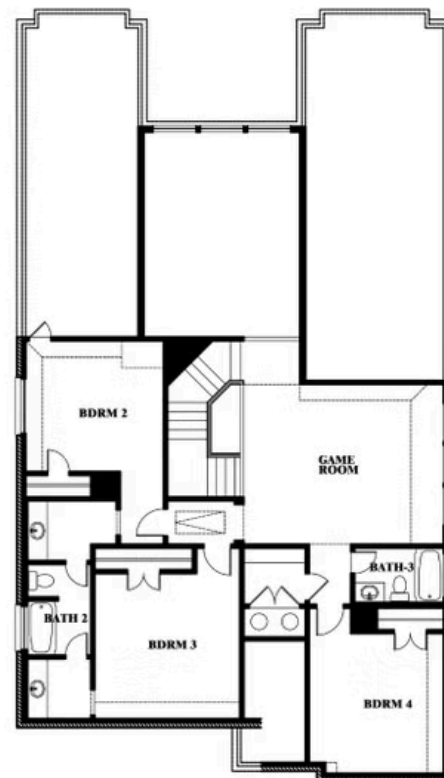

Rose

HOMES FROM
\$496,990

CLASSIC SERIES

DEVONSHIRE CLASSIC 50-55

1226 ABBEYGREEN ROAD, FORNEY, TX 75126

3,359
SQUARE FEET

4
BEDROOMS

3.5
BATHROOMS

ELEVATION D

ELEVATION D

Rose

ROSE FLOOR PLAN

DEVONSHIRE CLASSIC 50-55

1226 ABBEYGREEN ROAD, FORNEY, TX 75126

Rose

This brochure is for general informational purposes and is to be used as a guide only. Changes may be made during the development process and floorplans, dimensions, fixtures, fittings, finishes and specifications are subject to change without notice. Window placement, balcony configuration, wardrobe sizes and living areas may vary slightly within each plan type. EQUAL HOUSING OPPORTUNITY

Rose

DEVONSHIRE CLASSIC 50-55

1226 ABBEYGREEN ROAD, FORNEY, TX 75126

ROSE FLOOR PLAN WITH OPTIONAL BED & BATH AT STUDY

Rose
Opt. Bed & Bath at Study

This brochure is for general informational purposes and is to be used as a guide only. Changes may be made during the development process and floorplans, dimensions, fixtures, fittings, finishes and specifications are subject to change without notice. Window placement, balcony configuration, wardrobe sizes and living areas may vary slightly within each plan type. EQUAL HOUSING OPPORTUNITY