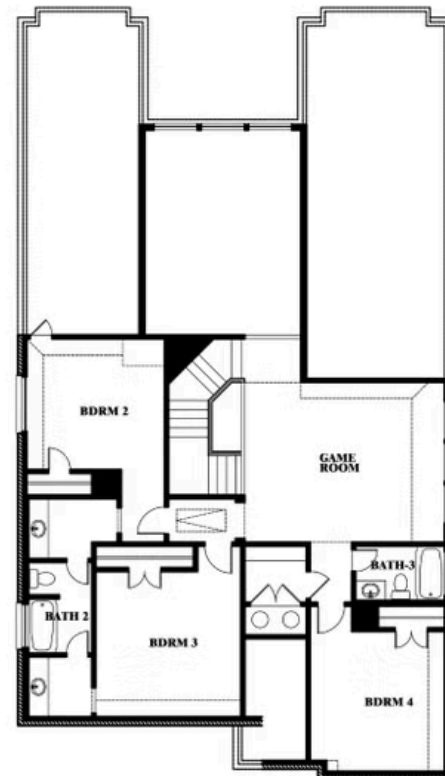

ELEVATION D

ELEVATION D

Rose

ROSE FLOOR PLAN

DEVONSHIRE CLASSIC 50-55

1226 ABBEYGREEN ROAD, FORNEY, TX 75126

Rose

This brochure is for general informational purposes and is to be used as a guide only. Changes may be made during the development process and floorplans, dimensions, fixtures, fittings, finishes and specifications are subject to change without notice. Window placement, balcony configuration, wardrobe sizes and living areas may vary slightly within each plan type. EQUAL HOUSING OPPORTUNITY

Rose

DEVONSHIRE CLASSIC 50-55

1226 ABBEYGREEN ROAD, FORNEY, TX 75126

ROSE FLOOR PLAN WITH OPTIONAL BED & BATH AT STUDY

Rose
Opt. Bed & Bath at Study

This brochure is for general informational purposes and is to be used as a guide only. Changes may be made during the development process and floorplans, dimensions, fixtures, fittings, finishes and specifications are subject to change without notice. Window placement, balcony configuration, wardrobe sizes and living areas may vary slightly within each plan type. EQUAL HOUSING OPPORTUNITY