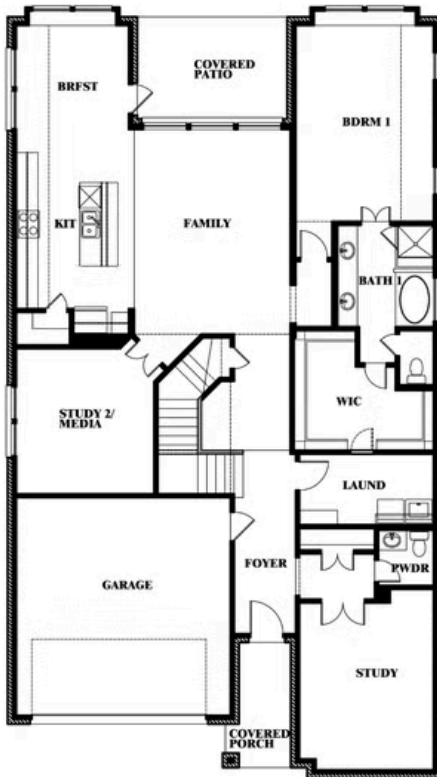

Rose

HOMES FROM
\$496,990

CLASSIC SERIES

DEVONSHIRE CLASSIC 50-55

1226 ABBEYGREEN ROAD, FORNEY, TX 75126

3,359
SQUARE FEET

4
BEDROOMS

3.5
BATHROOMS

2
CAR GARAGE

ELEVATION A

ELEVATION AS

ELEVATION AS

ELEVATION B

ELEVATION B

ELEVATION C

ELEVATION C

ELEVATION D

ELEVATION D

Rose

ROSE FLOOR PLAN

DEVONSHIRE CLASSIC 50-55

1226 ABBEYGREEN ROAD, FORNEY, TX 75126

Rose

This brochure is for general informational purposes and is to be used as a guide only. Changes may be made during the development process and floorplans, dimensions, fixtures, fittings, finishes and specifications are subject to change without notice. Window placement, balcony configuration, wardrobe sizes and living areas may vary slightly within each plan type. EQUAL HOUSING OPPORTUNITY

Rose

DEVONSHIRE CLASSIC 50-55

1226 ABBEYGREEN ROAD, FORNEY, TX 75126

ROSE FLOOR PLAN WITH OPTIONAL BED & BATH AT STUDY

Rose
Opt. Bed & Bath at Study

This brochure is for general informational purposes and is to be used as a guide only. Changes may be made during the development process and floorplans, dimensions, fixtures, fittings, finishes and specifications are subject to change without notice. Window placement, balcony configuration, wardrobe sizes and living areas may vary slightly within each plan type. EQUAL HOUSING OPPORTUNITY