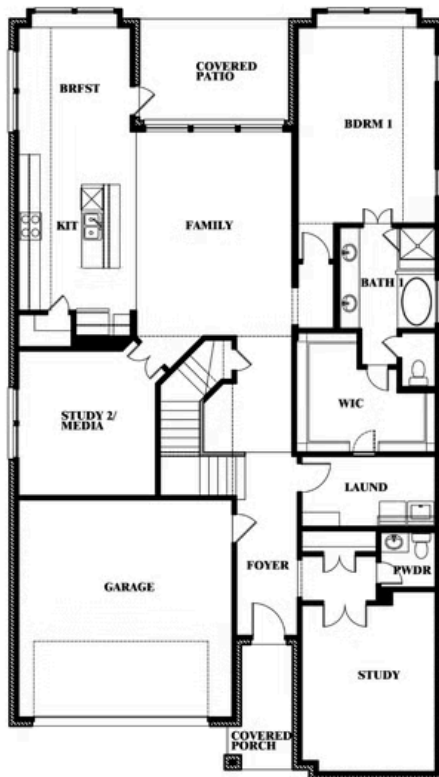

Rose

HOMES FROM
\$496,990

CLASSIC SERIES

DEVONSHIRE CLASSIC 50-55

1226 ABBEYGREEN ROAD, FORNEY, TX 75126

3,359
SQUARE FEET

4
BEDROOMS

3.5
BATHROOMS

2
CAR GARAGE

ELEVATION A

ELEVATION AS

ELEVATION AS

ELEVATION B

ELEVATION B

ELEVATION C

ELEVATION C

ELEVATION D

ELEVATION D

Rose

ROSE FLOOR PLAN

DEVONSHIRE CLASSIC 50-55

1226 ABBEYGREEN ROAD, FORNEY, TX 75126

Rose

This brochure is for general informational purposes and is to be used as a guide only. Changes may be made during the development process and floorplans, dimensions, fixtures, fittings, finishes and specifications are subject to change without notice. Window placement, balcony configuration, wardrobe sizes and living areas may vary slightly within each plan type. EQUAL HOUSING OPPORTUNITY

Rose

DEVONSHIRE CLASSIC 50-55

1226 ABBEYGREEN ROAD, FORNEY, TX 75126

ROSE FLOOR PLAN WITH OPTIONAL BED & BATH AT STUDY

Rose
Opt. Bed & Bath at Study

This brochure is for general informational purposes and is to be used as a guide only. Changes may be made during the development process and floorplans, dimensions, fixtures, fittings, finishes and specifications are subject to change without notice. Window placement, balcony configuration, wardrobe sizes and living areas may vary slightly within each plan type. EQUAL HOUSING OPPORTUNITY