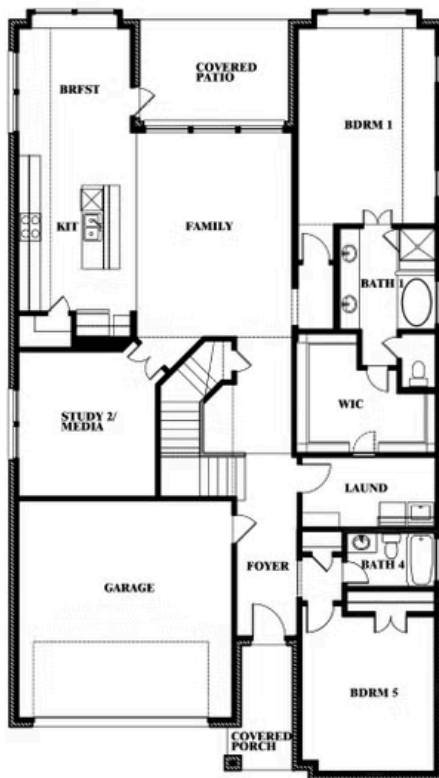

Rose

HOMES FROM
\$496,990

CLASSIC SERIES

DEVONSHIRE CLASSIC 50-55

1226 ABBEYGREEN ROAD, FORNEY, TX 75126

3,359
SQUARE FEET

4
BEDROOMS

3.5
BATHROOMS

ELEVATION D

ELEVATION D

Rose

ROSE FLOOR PLAN

DEVONSHIRE CLASSIC 50-55

1226 ABBEYGREEN ROAD, FORNEY, TX 75126

Rose

This brochure is for general informational purposes and is to be used as a guide only. Changes may be made during the development process and floorplans, dimensions, fixtures, fittings, finishes and specifications are subject to change without notice. Window placement, balcony configuration, wardrobe sizes and living areas may vary slightly within each plan type. EQUAL HOUSING OPPORTUNITY

Rose

DEVONSHIRE CLASSIC 50-55

1226 ABBEYGREEN ROAD, FORNEY, TX 75126

ROSE FLOOR PLAN WITH OPTIONAL BED & BATH AT STUDY

Rose
Opt. Bed & Bath at Study

This brochure is for general informational purposes and is to be used as a guide only. Changes may be made during the development process and floorplans, dimensions, fixtures, fittings, finishes and specifications are subject to change without notice. Window placement, balcony configuration, wardrobe sizes and living areas may vary slightly within each plan type. EQUAL HOUSING OPPORTUNITY