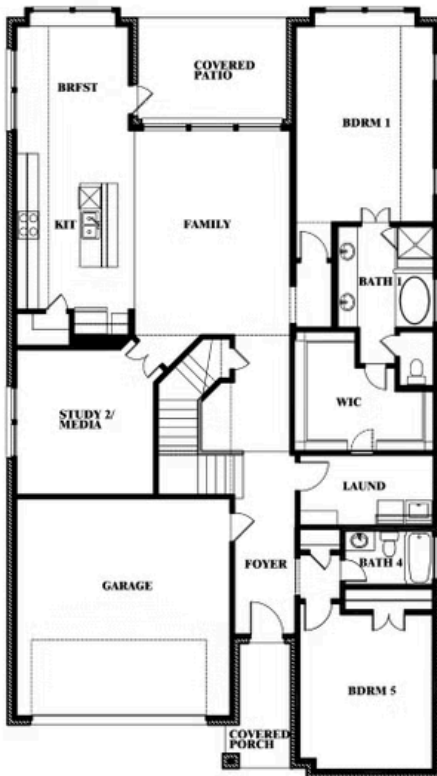

Rose

HOMES FROM
\$496,990

CLASSIC SERIES

DEVONSHIRE CLASSIC 50-55

1226 ABBEYGREEN ROAD, FORNEY, TX 75126

3,359
SQUARE FEET

4
BEDROOMS

3.5
BATHROOMS

ELEVATION D

ELEVATION D

Rose

ROSE FLOOR PLAN

DEVONSHIRE CLASSIC 50-55

1226 ABBEYGREEN ROAD, FORNEY, TX 75126

Rose

This brochure is for general informational purposes and is to be used as a guide only. Changes may be made during the development process and floorplans, dimensions, fixtures, fittings, finishes and specifications are subject to change without notice. Window placement, balcony configuration, wardrobe sizes and living areas may vary slightly within each plan type. EQUAL HOUSING OPPORTUNITY

Rose

DEVONSHIRE CLASSIC 50-55

1226 ABBEYGREEN ROAD, FORNEY, TX 75126

ROSE FLOOR PLAN WITH OPTIONAL BED & BATH AT STUDY

Rose
Opt. Bed & Bath at Study

This brochure is for general informational purposes and is to be used as a guide only. Changes may be made during the development process and floorplans, dimensions, fixtures, fittings, finishes and specifications are subject to change without notice. Window placement, balcony configuration, wardrobe sizes and living areas may vary slightly within each plan type. EQUAL HOUSING OPPORTUNITY