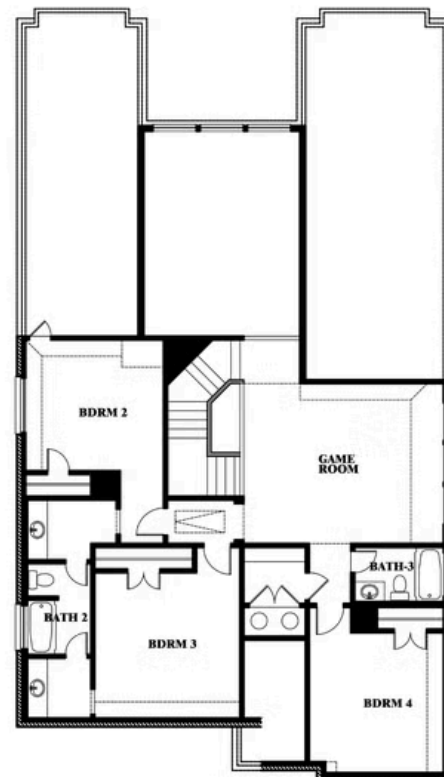

Rose

HOMES FROM
\$496,990

CLASSIC SERIES

DEVONSHIRE CLASSIC 50-55

1226 ABBEYGREEN ROAD, FORNEY, TX 75126

3,359
SQUARE FEET

4
BEDROOMS

3.5
BATHROOMS

2
CAR GARAGE

ELEVATION A

ELEVATION AS

ELEVATION AS

ELEVATION B

ELEVATION B

ELEVATION C

ELEVATION C

ELEVATION D

ELEVATION D

Rose

ROSE FLOOR PLAN

DEVONSHIRE CLASSIC 50-55

1226 ABBEYGREEN ROAD, FORNEY, TX 75126

Rose

This brochure is for general informational purposes and is to be used as a guide only. Changes may be made during the development process and floorplans, dimensions, fixtures, fittings, finishes and specifications are subject to change without notice. Window placement, balcony configuration, wardrobe sizes and living areas may vary slightly within each plan type. EQUAL HOUSING OPPORTUNITY

Rose

DEVONSHIRE CLASSIC 50-55

1226 ABBEYGREEN ROAD, FORNEY, TX 75126

ROSE FLOOR PLAN WITH OPTIONAL BED & BATH AT STUDY

Rose
Opt. Bed & Bath at Study

This brochure is for general informational purposes and is to be used as a guide only. Changes may be made during the development process and floorplans, dimensions, fixtures, fittings, finishes and specifications are subject to change without notice. Window placement, balcony configuration, wardrobe sizes and living areas may vary slightly within each plan type. EQUAL HOUSING OPPORTUNITY