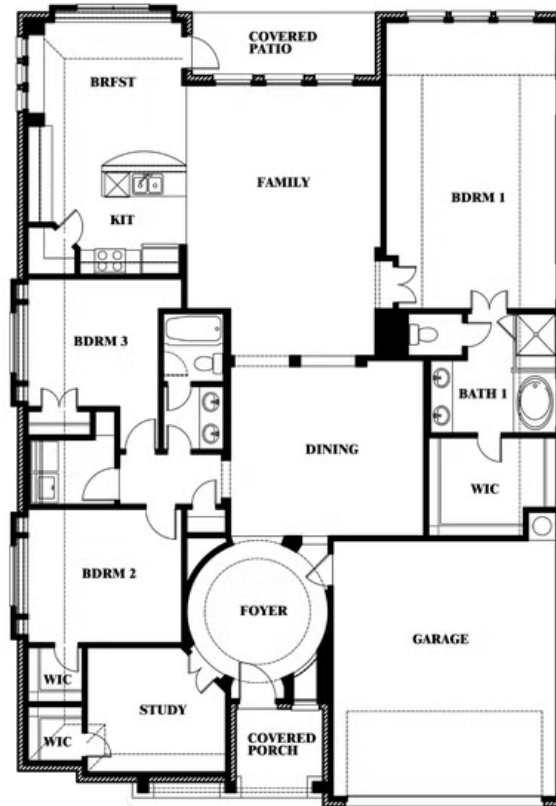

Carolina

HOMES FROM
\$415,990

CLASSIC SERIES

DEVONSHIRE CLASSIC 50-55

1226 ABBEYGREEN ROAD, FORNEY, TX 75126

2,313
SQUARE FEET

3
BEDROOMS

2.0
BATHROOMS

2
CAR GARAGE

ELEVATION C

Carolina

DEVONSHIRE CLASSIC 50-55

1226 ABBEYGREEN ROAD, FORNEY, TX 75126

Carolina

This brochure is for general informational purposes and is to be used as a guide only. Changes may be made during the development process and floorplans, dimensions, fixtures, fittings, finishes and specifications are subject to change without notice. Window placement, balcony configuration, wardrobe sizes and living areas may vary slightly within each plan type. EQUAL HOUSING OPPORTUNITY