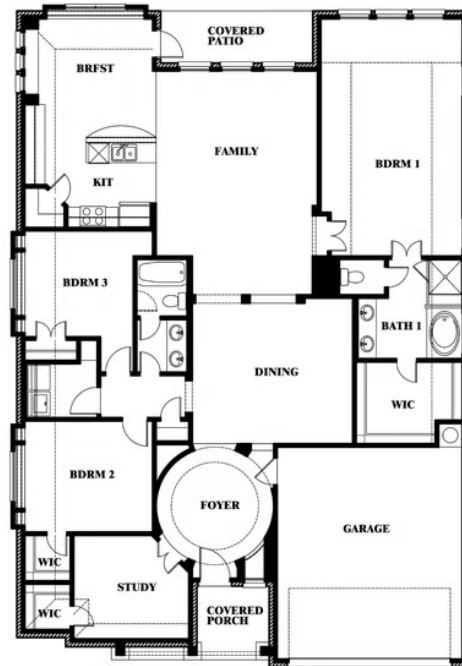

Carolina

DEVONSHIRE CLASSIC 50-55
1226 ABBEYGREEN ROAD, FORNEY, TX 75126

Carolina