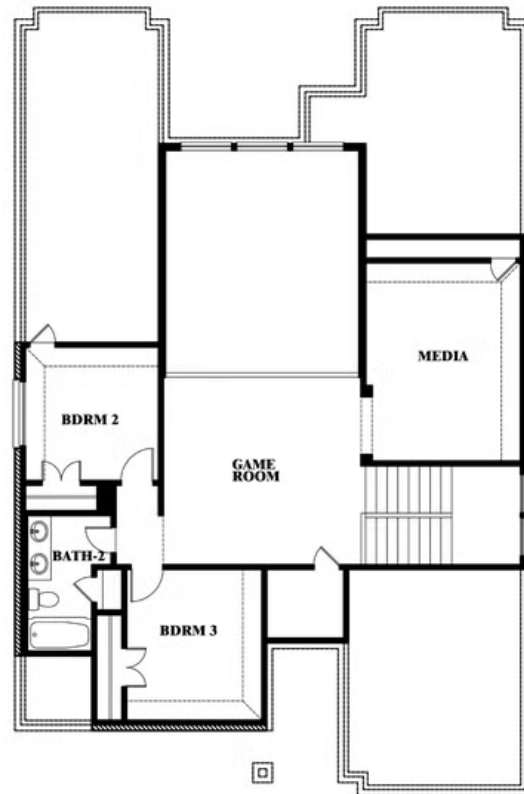

2
CAR GARAGE

ELEVATION A

ELEVATION AS

ELEVATION AS

ELEVATION B

ELEVATION B

ELEVATION C

ELEVATION C

ELEVATION D

ELEVATION D

Violet II

VIOLET II FLOOR PLAN

TREES FARM

929 EISLEY DRIVE, DESOTO, TX 75115

Violet II

This brochure is for general informational purposes and is to be used as a guide only. Changes may be made during the development process and floorplans, dimensions, fixtures, fittings, finishes and specifications are subject to change without notice. Window placement, balcony configuration, wardrobe sizes and living areas may vary slightly within each plan type. EQUAL HOUSING OPPORTUNITY

Violet II

TREES FARM

929 EISLEY DRIVE, DESOTO, TX 75115

VIOLET II FLOOR PLAN WITH OPTIONAL BEDROOM AT STUDY

Violet II Opt. Bed 5 & Bath 4 at Study

This brochure is for general informational purposes and is to be used as a guide only. Changes may be made during the development process and floorplans, dimensions, fixtures, fittings, finishes and specifications are subject to change without notice. Window placement, balcony configuration, wardrobe sizes and living areas may vary slightly within each plan type. EQUAL HOUSING OPPORTUNITY