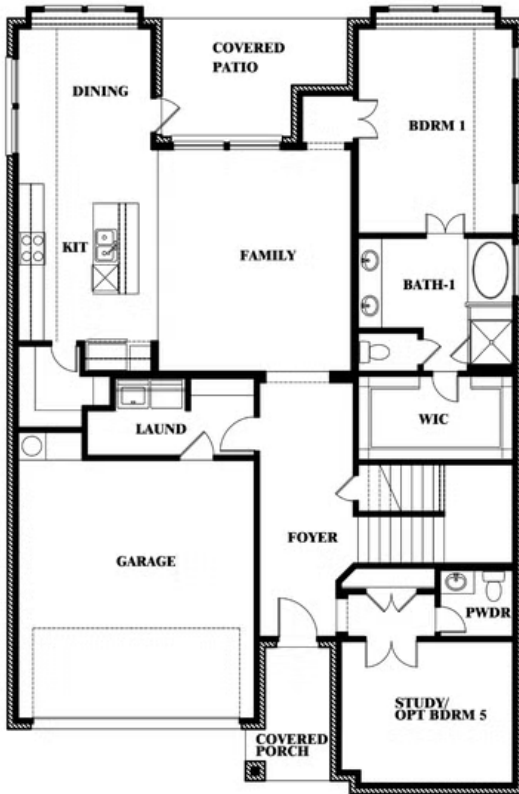

2
CAR GARAGE

ELEVATION A

ELEVATION AS

ELEVATION AS

ELEVATION B

ELEVATION B

ELEVATION C

ELEVATION C

ELEVATION D

ELEVATION D

Violet II

VIOLET II FLOOR PLAN

TREES FARM

929 EISLEY DRIVE, DESOTO, TX 75115

Violet II

This brochure is for general informational purposes and is to be used as a guide only. Changes may be made during the development process and floorplans, dimensions, fixtures, fittings, finishes and specifications are subject to change without notice. Window placement, balcony configuration, wardrobe sizes and living areas may vary slightly within each plan type. EQUAL HOUSING OPPORTUNITY

Violet II

TREES FARM

929 EISLEY DRIVE, DESOTO, TX 75115

VIOLET II FLOOR PLAN WITH OPTIONAL BEDROOM AT STUDY

Violet II Opt. Bed 5 & Bath 4 at Study

This brochure is for general informational purposes and is to be used as a guide only. Changes may be made during the development process and floorplans, dimensions, fixtures, fittings, finishes and specifications are subject to change without notice. Window placement, balcony configuration, wardrobe sizes and living areas may vary slightly within each plan type. EQUAL HOUSING OPPORTUNITY