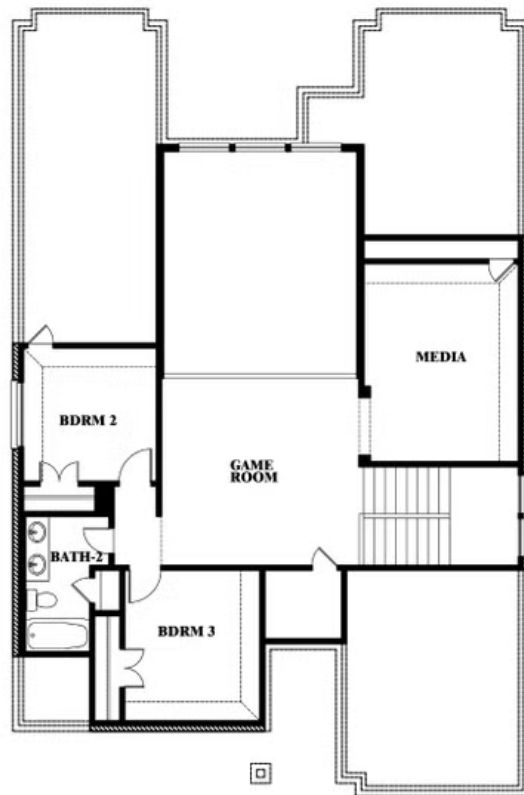

ELEVATION D

ELEVATION D

Violet II

VIOLET II FLOOR PLAN

TREES FARM

929 EISLEY DRIVE, DESOTO, TX 75115

Violet II

This brochure is for general informational purposes and is to be used as a guide only. Changes may be made during the development process and floorplans, dimensions, fixtures, fittings, finishes and specifications are subject to change without notice. Window placement, balcony configuration, wardrobe sizes and living areas may vary slightly within each plan type. EQUAL HOUSING OPPORTUNITY

Violet II

TREES FARM

929 EISLEY DRIVE, DESOTO, TX 75115

VIOLET II FLOOR PLAN WITH OPTIONAL BEDROOM AT STUDY

Violet II Opt. Bed 5 & Bath 4 at Study

This brochure is for general informational purposes and is to be used as a guide only. Changes may be made during the development process and floorplans, dimensions, fixtures, fittings, finishes and specifications are subject to change without notice. Window placement, balcony configuration, wardrobe sizes and living areas may vary slightly within each plan type. EQUAL HOUSING OPPORTUNITY