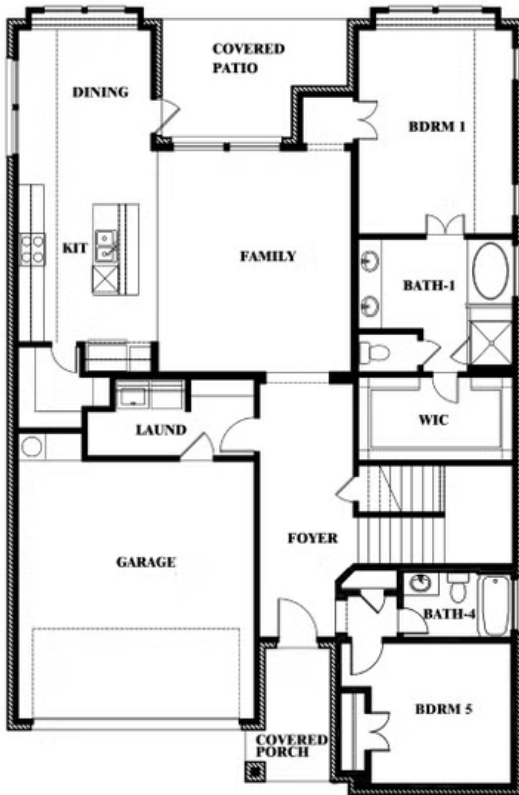

ELEVATION D

ELEVATION D

Violet II

VIOLET II FLOOR PLAN

TREES FARM

929 EISLEY DRIVE, DESOTO, TX 75115

Violet II

This brochure is for general informational purposes and is to be used as a guide only. Changes may be made during the development process and floorplans, dimensions, fixtures, fittings, finishes and specifications are subject to change without notice. Window placement, balcony configuration, wardrobe sizes and living areas may vary slightly within each plan type. EQUAL HOUSING OPPORTUNITY

Violet II

TREES FARM

929 EISLEY DRIVE, DESOTO, TX 75115

VIOLET II FLOOR PLAN WITH OPTIONAL BEDROOM AT STUDY

Violet II Opt. Bed 5 & Bath 4 at Study

This brochure is for general informational purposes and is to be used as a guide only. Changes may be made during the development process and floorplans, dimensions, fixtures, fittings, finishes and specifications are subject to change without notice. Window placement, balcony configuration, wardrobe sizes and living areas may vary slightly within each plan type. EQUAL HOUSING OPPORTUNITY