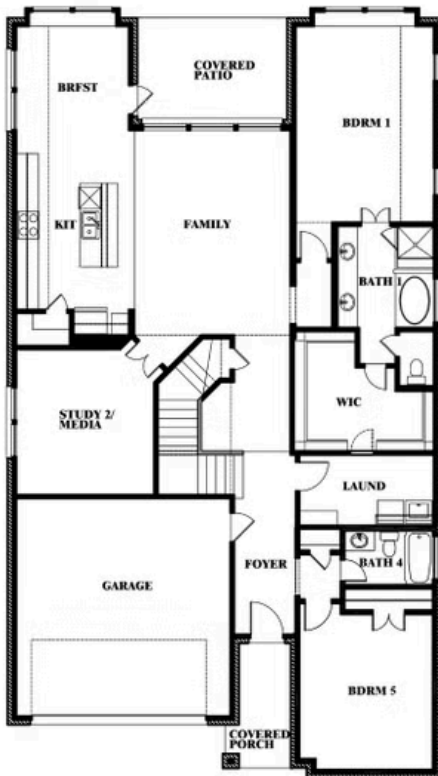

Rose III

HOMES FROM
\$538,990

CLASSIC SERIES

TREES FARM

929 EISLEY DRIVE, DESOTO, TX 75115

3,557
SQUARE FEET

5
BEDROOMS

3.5
BATHROOMS

ELEVATION D

ELEVATION D

Rose III

ROSE III FLOOR PLAN

TREES FARM

929 EISLEY DRIVE, DESOTO, TX 75115

Rose III

This brochure is for general informational purposes and is to be used as a guide only. Changes may be made during the development process and floorplans, dimensions, fixtures, fittings, finishes and specifications are subject to change without notice. Window placement, balcony configuration, wardrobe sizes and living areas may vary slightly within each plan type. EQUAL HOUSING OPPORTUNITY

Rose III

TREES FARM

929 EISLEY DRIVE, DESOTO, TX 75115

ROSE III FLOOR PLAN WITH OPTIONAL BED & BATH AT STUDY

Rose III Opt. Bed & Bath at Study

This brochure is for general informational purposes and is to be used as a guide only. Changes may be made during the development process and floorplans, dimensions, fixtures, fittings, finishes and specifications are subject to change without notice. Window placement, balcony configuration, wardrobe sizes and living areas may vary slightly within each plan type. EQUAL HOUSING OPPORTUNITY