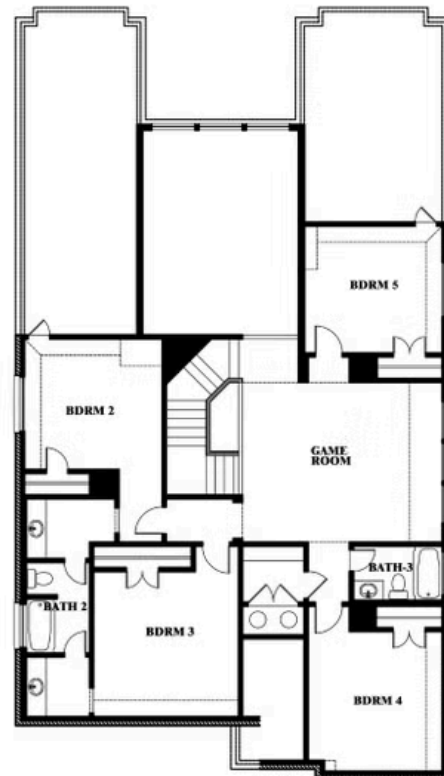

ELEVATION D

ELEVATION D

Rose III

ROSE III FLOOR PLAN

TREES FARM

929 EISLEY DRIVE, DESOTO, TX 75115

Rose III

This brochure is for general informational purposes and is to be used as a guide only. Changes may be made during the development process and floorplans, dimensions, fixtures, fittings, finishes and specifications are subject to change without notice. Window placement, balcony configuration, wardrobe sizes and living areas may vary slightly within each plan type. EQUAL HOUSING OPPORTUNITY

Rose III

TREES FARM

929 EISLEY DRIVE, DESOTO, TX 75115

ROSE III FLOOR PLAN WITH OPTIONAL BED & BATH AT STUDY

Rose III Opt. Bed & Bath at Study

This brochure is for general informational purposes and is to be used as a guide only. Changes may be made during the development process and floorplans, dimensions, fixtures, fittings, finishes and specifications are subject to change without notice. Window placement, balcony configuration, wardrobe sizes and living areas may vary slightly within each plan type. EQUAL HOUSING OPPORTUNITY