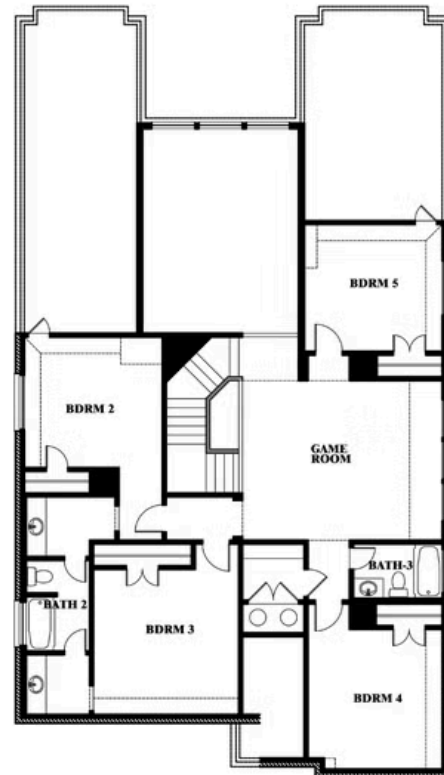

Rose III

HOMES FROM
\$538,990

CLASSIC SERIES

TREES FARM

929 EISLEY DRIVE, DESOTO, TX 75115

3,557
SQUARE FEET

5
BEDROOMS

3.5
BATHROOMS

2
CAR GARAGE

ELEVATION A

ELEVATION AS

ELEVATION AS

ELEVATION B

ELEVATION B

ELEVATION C

ELEVATION C

ELEVATION D

ELEVATION D

Rose III

ROSE III FLOOR PLAN

TREES FARM

929 EISLEY DRIVE, DESOTO, TX 75115

Rose III

This brochure is for general informational purposes and is to be used as a guide only. Changes may be made during the development process and floorplans, dimensions, fixtures, fittings, finishes and specifications are subject to change without notice. Window placement, balcony configuration, wardrobe sizes and living areas may vary slightly within each plan type. EQUAL HOUSING OPPORTUNITY

Rose III

TREES FARM

929 EISLEY DRIVE, DESOTO, TX 75115

ROSE III FLOOR PLAN WITH OPTIONAL BED & BATH AT STUDY

Rose III Opt. Bed & Bath at Study

This brochure is for general informational purposes and is to be used as a guide only. Changes may be made during the development process and floorplans, dimensions, fixtures, fittings, finishes and specifications are subject to change without notice. Window placement, balcony configuration, wardrobe sizes and living areas may vary slightly within each plan type. EQUAL HOUSING OPPORTUNITY