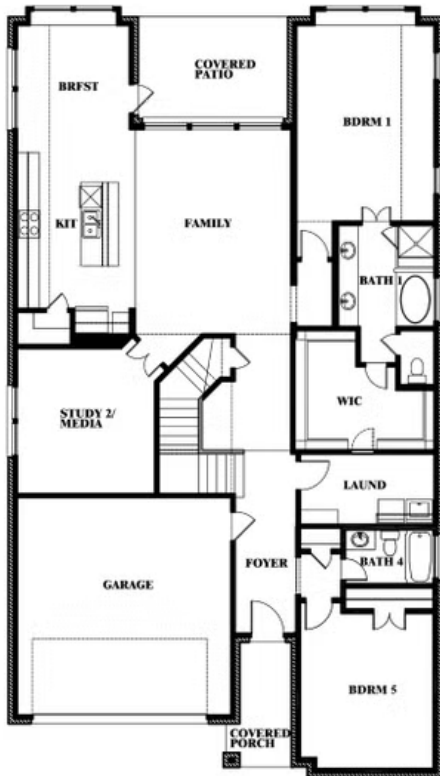

Rose

HOMES FROM
\$525,990

CLASSIC SERIES

TREES FARM

929 EISLEY DRIVE, DESOTO, TX 75115

3,359
SQUARE FEET

4
BEDROOMS

3.5
BATHROOMS

2
CAR GARAGE

Rose

ROSE FLOOR PLAN

TREES FARM

929 EISLEY DRIVE, DESOTO, TX 75115

Rose

This brochure is for general informational purposes and is to be used as a guide only. Changes may be made during the development process and floorplans, dimensions, fixtures, fittings, finishes and specifications are subject to change without notice. Window placement, balcony configuration, wardrobe sizes and living areas may vary slightly within each plan type. EQUAL HOUSING OPPORTUNITY

Rose

TREES FARM

929 EISLEY DRIVE, DESOTO, TX 75115

ROSE FLOOR PLAN WITH OPTIONAL BED & BATH AT STUDY

Rose Opt. Bed & Bath at Study

This brochure is for general informational purposes and is to be used as a guide only. Changes may be made during the development process and floorplans, dimensions, fixtures, fittings, finishes and specifications are subject to change without notice. Window placement, balcony configuration, wardrobe sizes and living areas may vary slightly within each plan type. EQUAL HOUSING OPPORTUNITY