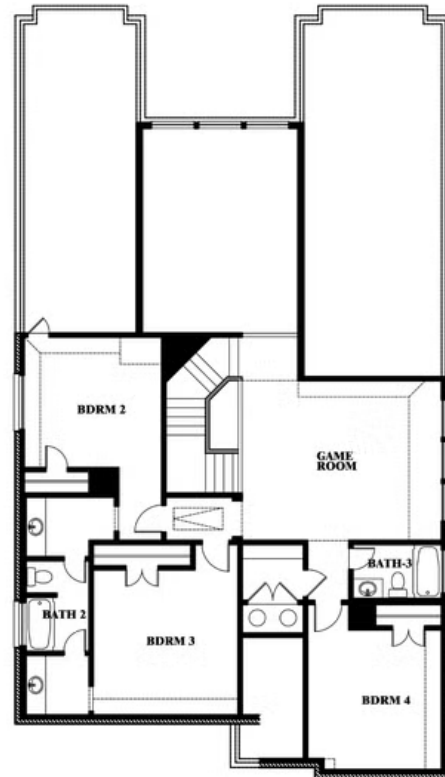

Rose

HOMES FROM
\$525,990

CLASSIC SERIES

TREES FARM

929 EISLEY DRIVE, DESOTO, TX 75115

3,359
SQUARE FEET

4
BEDROOMS

3.5
BATHROOMS

2
CAR GARAGE

Rose

ROSE FLOOR PLAN

TREES FARM

929 EISLEY DRIVE, DESOTO, TX 75115

Rose

This brochure is for general informational purposes and is to be used as a guide only. Changes may be made during the development process and floorplans, dimensions, fixtures, fittings, finishes and specifications are subject to change without notice. Window placement, balcony configuration, wardrobe sizes and living areas may vary slightly within each plan type. EQUAL HOUSING OPPORTUNITY

Rose

TREES FARM

929 EISLEY DRIVE, DESOTO, TX 75115

ROSE FLOOR PLAN WITH OPTIONAL BED & BATH AT STUDY

Rose Opt. Bed & Bath at Study

This brochure is for general informational purposes and is to be used as a guide only. Changes may be made during the development process and floorplans, dimensions, fixtures, fittings, finishes and specifications are subject to change without notice. Window placement, balcony configuration, wardrobe sizes and living areas may vary slightly within each plan type. EQUAL HOUSING OPPORTUNITY