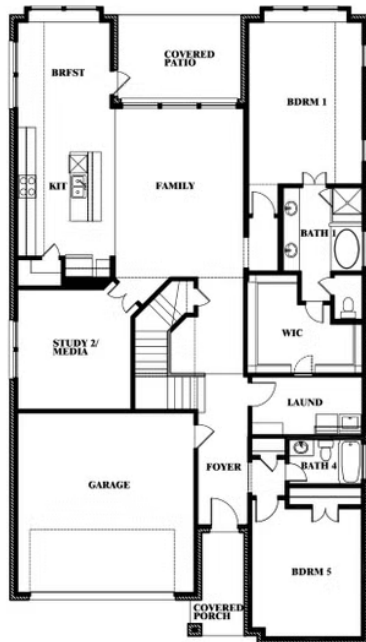

Rose

TREES FARM

929 EISLEY DRIVE, DESOTO, TX 75115

ROSE FLOOR PLAN WITH OPTIONAL BED & BATH AT STUDY

Rose
Opt. Bed & Bath at Study