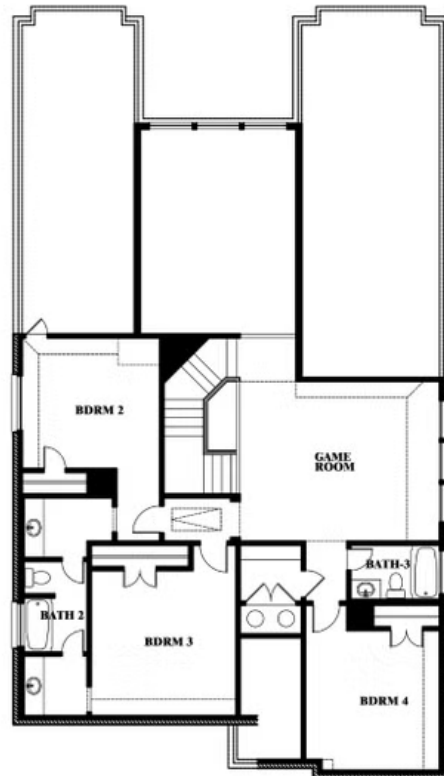

Rose

HOMES FROM
\$525,990

CLASSIC SERIES

TREES FARM

929 EISLEY DRIVE, DESOTO, TX 75115

3,359
SQUARE FEET

4
BEDROOMS

3.5
BATHROOMS

2
CAR GARAGE

Rose

ROSE FLOOR PLAN

TREES FARM

929 EISLEY DRIVE, DESOTO, TX 75115

Rose

This brochure is for general informational purposes and is to be used as a guide only. Changes may be made during the development process and floorplans, dimensions, fixtures, fittings, finishes and specifications are subject to change without notice. Window placement, balcony configuration, wardrobe sizes and living areas may vary slightly within each plan type. EQUAL HOUSING OPPORTUNITY

Rose

TREES FARM

929 EISLEY DRIVE, DESOTO, TX 75115

ROSE FLOOR PLAN WITH OPTIONAL BED & BATH AT STUDY

Rose Opt. Bed & Bath at Study

This brochure is for general informational purposes and is to be used as a guide only. Changes may be made during the development process and floorplans, dimensions, fixtures, fittings, finishes and specifications are subject to change without notice. Window placement, balcony configuration, wardrobe sizes and living areas may vary slightly within each plan type. EQUAL HOUSING OPPORTUNITY