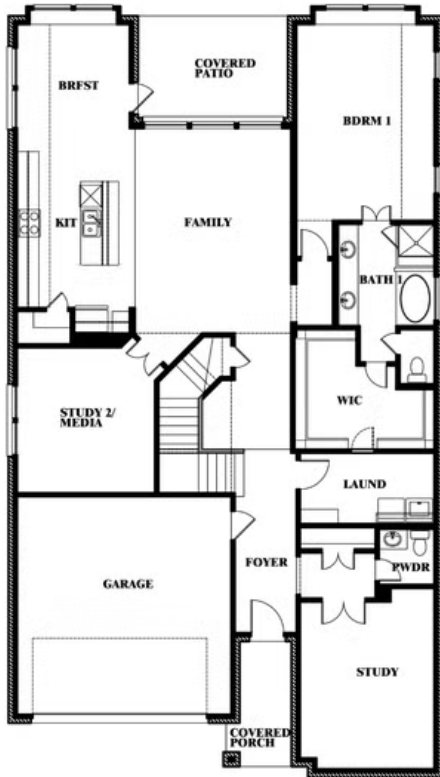

Rose

HOMES FROM
\$525,990

CLASSIC SERIES

TREES FARM

929 EISLEY DRIVE, DESOTO, TX 75115

3,359
SQUARE FEET

4
BEDROOMS

3.5
BATHROOMS

2
CAR GARAGE

Rose

ROSE FLOOR PLAN

TREES FARM

929 EISLEY DRIVE, DESOTO, TX 75115

Rose

This brochure is for general informational purposes and is to be used as a guide only. Changes may be made during the development process and floorplans, dimensions, fixtures, fittings, finishes and specifications are subject to change without notice. Window placement, balcony configuration, wardrobe sizes and living areas may vary slightly within each plan type. EQUAL HOUSING OPPORTUNITY

Rose

TREES FARM

929 EISLEY DRIVE, DESOTO, TX 75115

ROSE FLOOR PLAN WITH OPTIONAL BED & BATH AT STUDY

Rose Opt. Bed & Bath at Study

This brochure is for general informational purposes and is to be used as a guide only. Changes may be made during the development process and floorplans, dimensions, fixtures, fittings, finishes and specifications are subject to change without notice. Window placement, balcony configuration, wardrobe sizes and living areas may vary slightly within each plan type. EQUAL HOUSING OPPORTUNITY