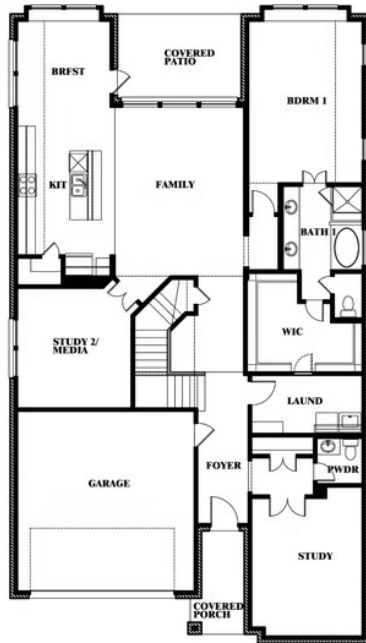

Rose

ROSE FLOOR PLAN

TREES FARM

929 EISLEY DRIVE, DESOTO, TX 75115

Rose