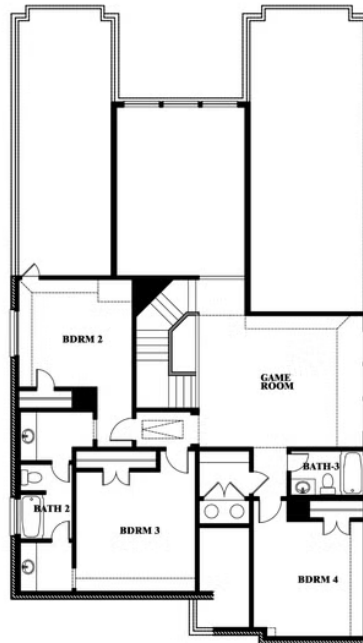

Rose

ROSE FLOOR PLAN

TREES FARM

929 EISLEY DRIVE, DESOTO, TX 75115

Rose