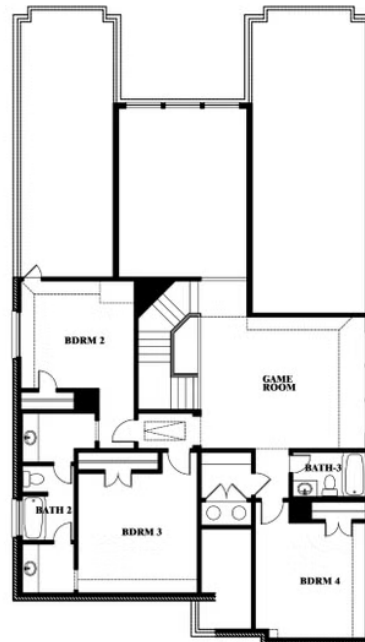

Rose

TREES FARM

929 EISLEY DRIVE, DESOTO, TX 75115

ROSE FLOOR PLAN WITH OPTIONAL BED & BATH AT STUDY

Rose
Opt. Bed & Bath at Study