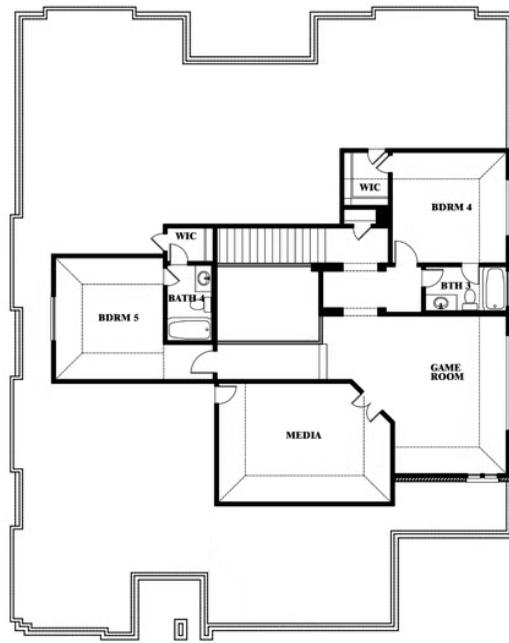

Primrose FE VI

TREES FARM

929 EISLEY DRIVE, DESOTO, TX 75115

Primrose FE VI