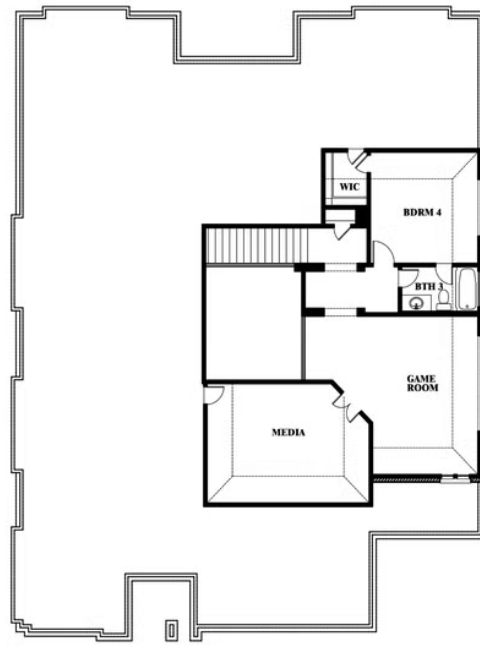

Primrose FE V

TREES FARM

929 EISLEY DRIVE, DESOTO, TX 75115

Primrose FE V