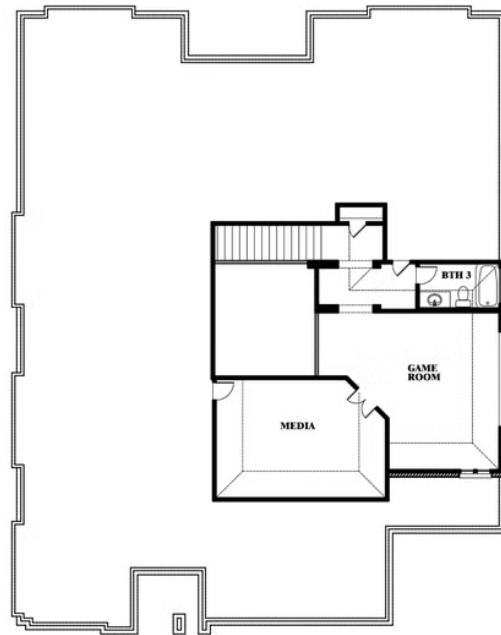

Primrose FE III

TREES FARM

929 EISLEY DRIVE, DESOTO, TX 75115

Primrose FE III