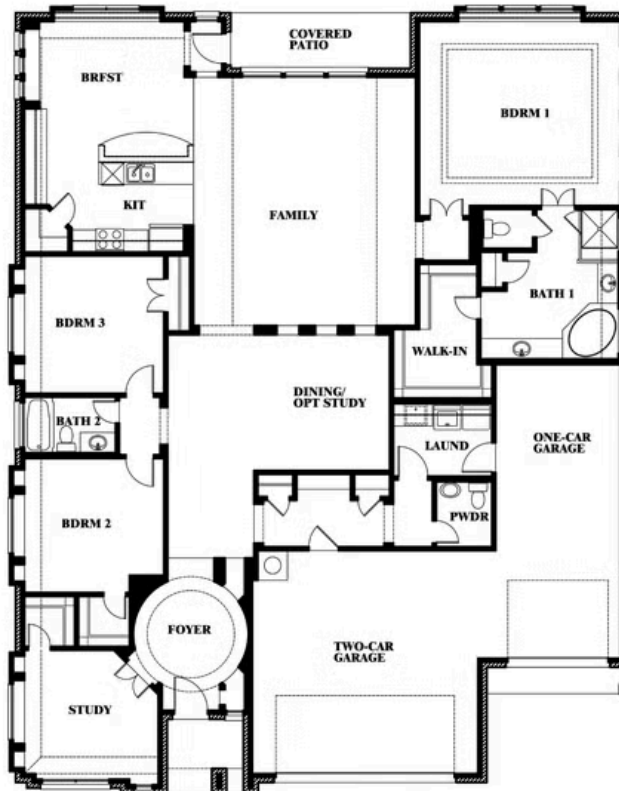

Primrose FE

HOMES FROM
\$520,990

CLASSIC SERIES

TREES FARM

929 EISLEY DRIVE, DESOTO, TX 75115

2,775
SQUARE FEET

3
BEDROOMS

2.5
BATHROOMS

3
CAR GARAGE

Primrose FE

TREES FARM

929 EISLEY DRIVE, DESOTO, TX 75115

Primrose FE

This brochure is for general informational purposes and is to be used as a guide only. Changes may be made during the development process and floorplans, dimensions, fixtures, fittings, finishes and specifications are subject to change without notice. Window placement, balcony configuration, wardrobe sizes and living areas may vary slightly within each plan type. EQUAL HOUSING OPPORTUNITY