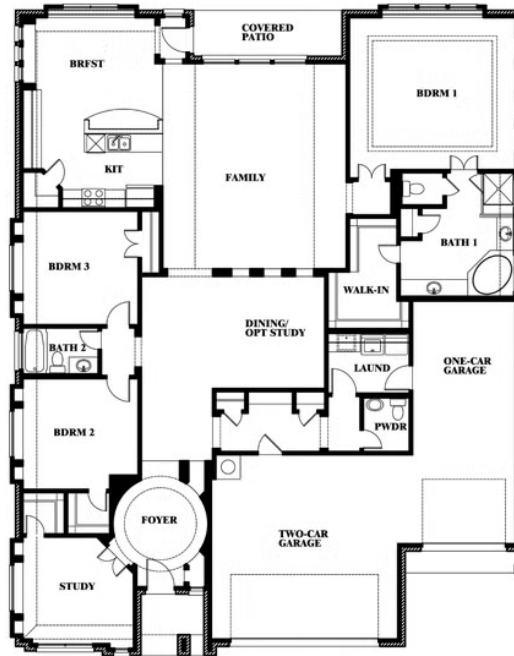

Primrose FE

TREES FARM

929 EISLEY DRIVE, DESOTO, TX 75115

Primrose FE