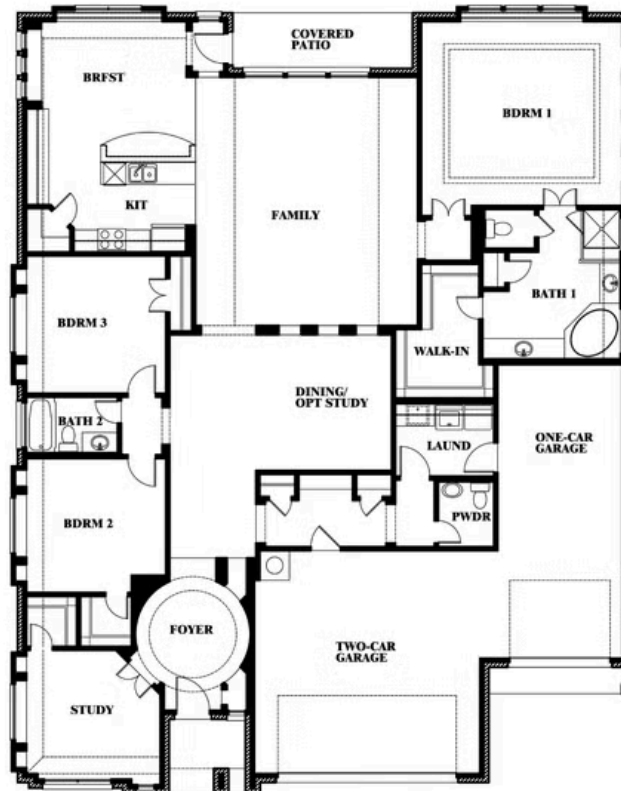

Primrose FE

HOMES FROM
\$520,990

CLASSIC SERIES

TREES FARM

929 EISLEY DRIVE, DESOTO, TX 75115

2,775
SQUARE FEET

3
BEDROOMS

2.5
BATHROOMS

2
CAR GARAGE

Primrose FE

TREES FARM

929 EISLEY DRIVE, DESOTO, TX 75115

Primrose FE

This brochure is for general informational purposes and is to be used as a guide only. Changes may be made during the development process and floorplans, dimensions, fixtures, fittings, finishes and specifications are subject to change without notice. Window placement, balcony configuration, wardrobe sizes and living areas may vary slightly within each plan type. EQUAL HOUSING OPPORTUNITY