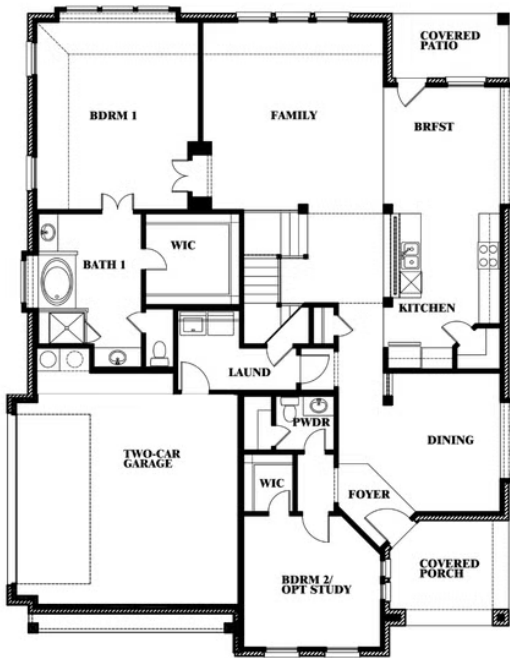

Magnolia Side Entry

TREES FARM

929 EISLEY DRIVE, DESOTO, TX 75115

Magnolia Side Entry