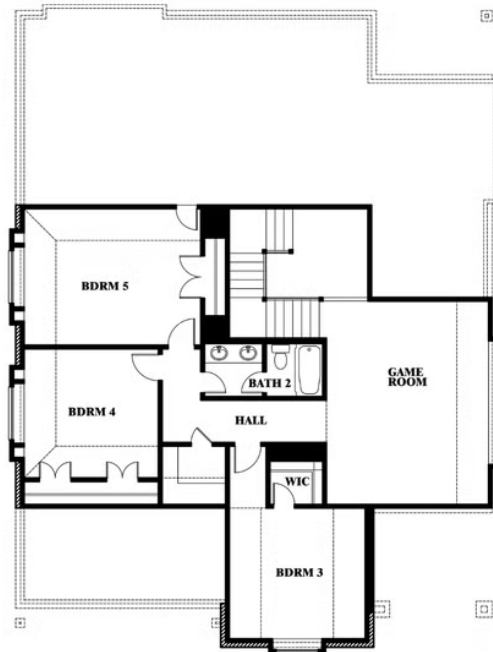

Magnolia Side Entry

TREES FARM

929 EISLEY DRIVE, DESOTO, TX 75115

Magnolia Side Entry