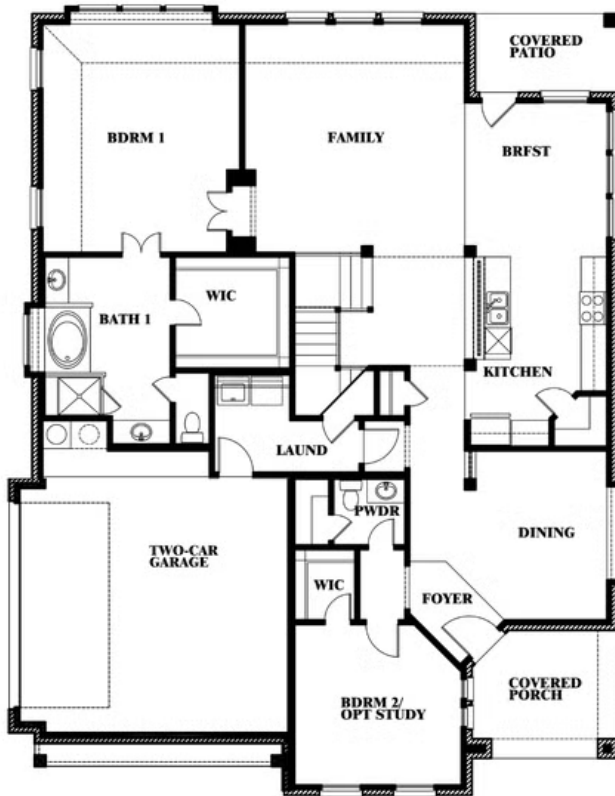

Magnolia III Side Entry

TREES FARM

929 EISLEY DRIVE, DESOTO, TX 75115

Magnolia III Side Entry

This brochure is for general informational purposes and is to be used as a guide only. Changes may be made during the development process and floorplans, dimensions, fixtures, fittings, finishes and specifications are subject to change without notice. Window placement, balcony configuration, wardrobe sizes and living areas may vary slightly within each plan type. EQUAL HOUSING OPPORTUNITY