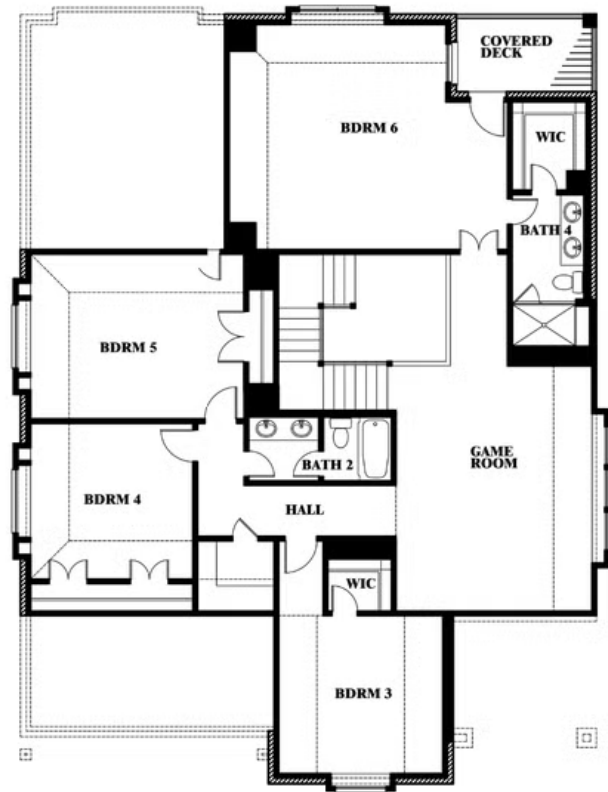

Magnolia III Side Entry

TREES FARM

929 EISLEY DRIVE, DESOTO, TX 75115

Magnolia III Side Entry

This brochure is for general informational purposes and is to be used as a guide only. Changes may be made during the development process and floorplans, dimensions, fixtures, fittings, finishes and specifications are subject to change without notice. Window placement, balcony configuration, wardrobe sizes and living areas may vary slightly within each plan type. EQUAL HOUSING OPPORTUNITY