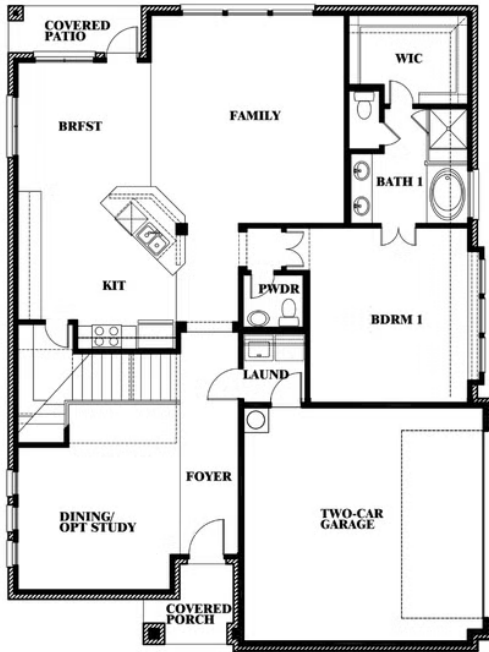

Dewberry Side Entry

TREES FARM

929 EISLEY DRIVE, DESOTO, TX 75115

Dewberry Side Entry