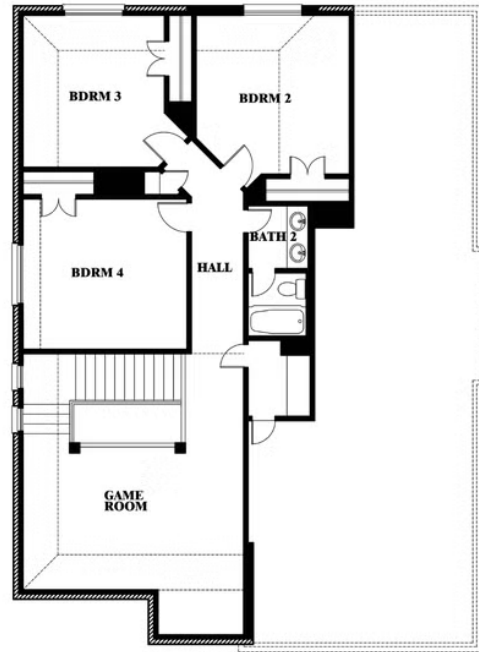

Dewberry Side Entry

TREES FARM

929 EISLEY DRIVE, DESOTO, TX 75115

Dewberry Side Entry