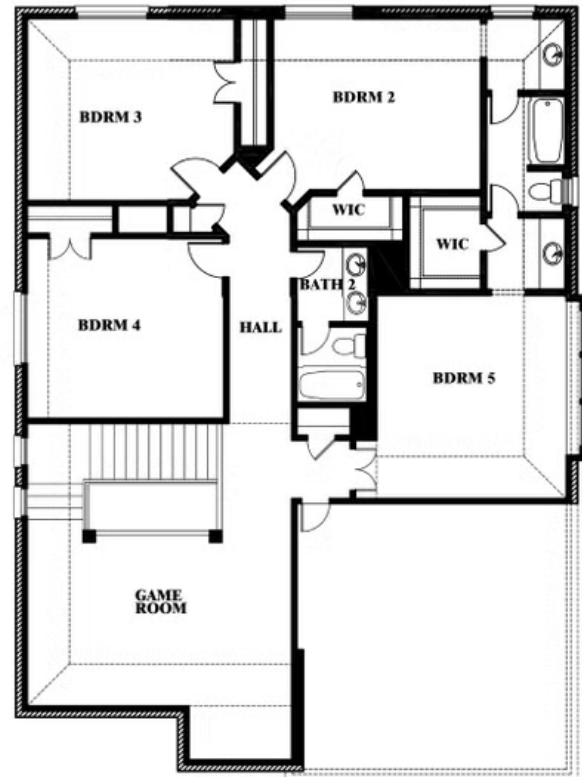

Dewberry III Side Entry

HOMES FROM
\$512,990

CLASSIC SERIES

TREES FARM

929 EISLEY DRIVE, DESOTO, TX 75115

See Community Manager for Side Entry Availability

3,261 SQUARE FEET	5 BEDROOMS	3.5 BATHROOMS	2 CAR GARAGE
-----------------------------	----------------------	-------------------------	------------------------

ELEVATION T

ELEVATION S

ELEVATION R

Dewberry III Side Entry

TREES FARM

929 EISLEY DRIVE, DESOTO, TX 75115

Dewberry III Side Entry

This brochure is for general informational purposes and is to be used as a guide only. Changes may be made during the development process and floorplans, dimensions, fixtures, fittings, finishes and specifications are subject to change without notice. Window placement, balcony configuration, wardrobe sizes and living areas may vary slightly within each plan type. EQUAL HOUSING OPPORTUNITY

Dewberry III Side Entry

TREES FARM

929 EISLEY DRIVE, DESOTO, TX 75115

Dewberry III Side Entry Opt. Jack & Jill Bath

This brochure is for general informational purposes and is to be used as a guide only. Changes may be made during the development process and floorplans, dimensions, fixtures, fittings, finishes and specifications are subject to change without notice. Window placement, balcony configuration, wardrobe sizes and living areas may vary slightly within each plan type. EQUAL HOUSING OPPORTUNITY