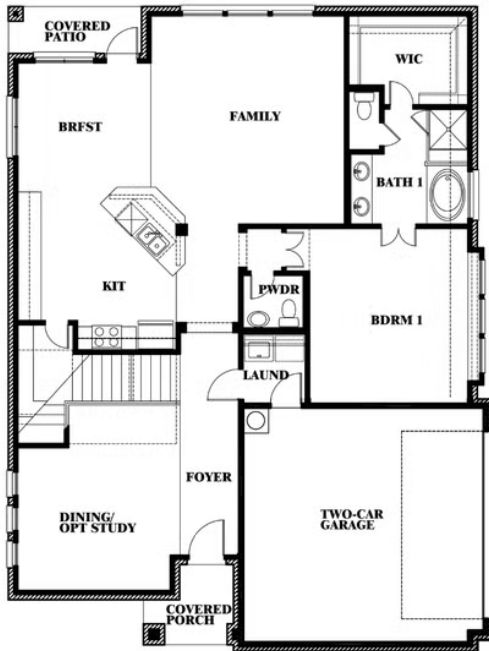

Dewberry III Side Entry

TREES FARM

929 EISLEY DRIVE, DESOTO, TX 75115

Dewberry III Side Entry