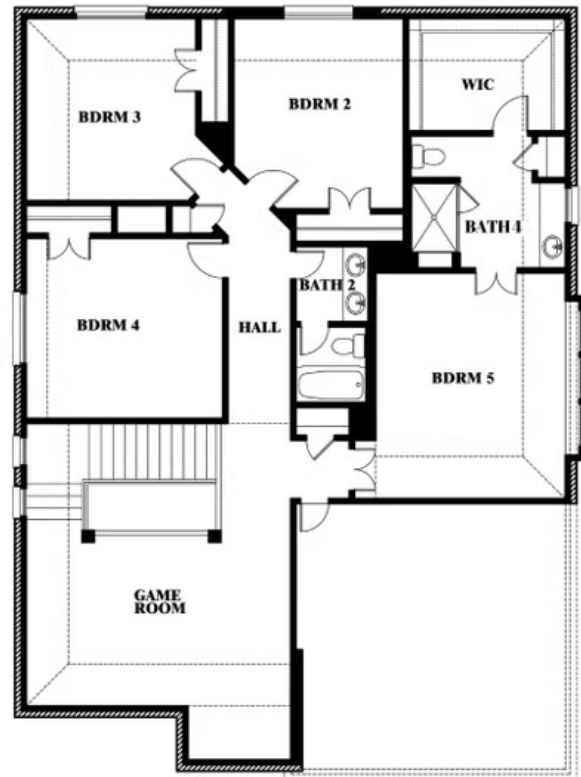

Dewberry III Side Entry

HOMES FROM
\$512,990

CLASSIC SERIES

TREES FARM

929 EISLEY DRIVE, DESOTO, TX 75115

See Community Manager for Side Entry Availability

3,261 SQUARE FEET	5 BEDROOMS	3.5 BATHROOMS	2 CAR GARAGE
-----------------------------	----------------------	-------------------------	------------------------

ELEVATION T

ELEVATION S

ELEVATION R

Dewberry III Side Entry

TREES FARM

929 EISLEY DRIVE, DESOTO, TX 75115

Dewberry III Side Entry

This brochure is for general informational purposes and is to be used as a guide only. Changes may be made during the development process and floorplans, dimensions, fixtures, fittings, finishes and specifications are subject to change without notice. Window placement, balcony configuration, wardrobe sizes and living areas may vary slightly within each plan type. EQUAL HOUSING OPPORTUNITY

Dewberry III Side Entry

TREES FARM

929 EISLEY DRIVE, DESOTO, TX 75115

Dewberry III Side Entry Opt. Jack & Jill Bath

This brochure is for general informational purposes and is to be used as a guide only. Changes may be made during the development process and floorplans, dimensions, fixtures, fittings, finishes and specifications are subject to change without notice. Window placement, balcony configuration, wardrobe sizes and living areas may vary slightly within each plan type. EQUAL HOUSING OPPORTUNITY