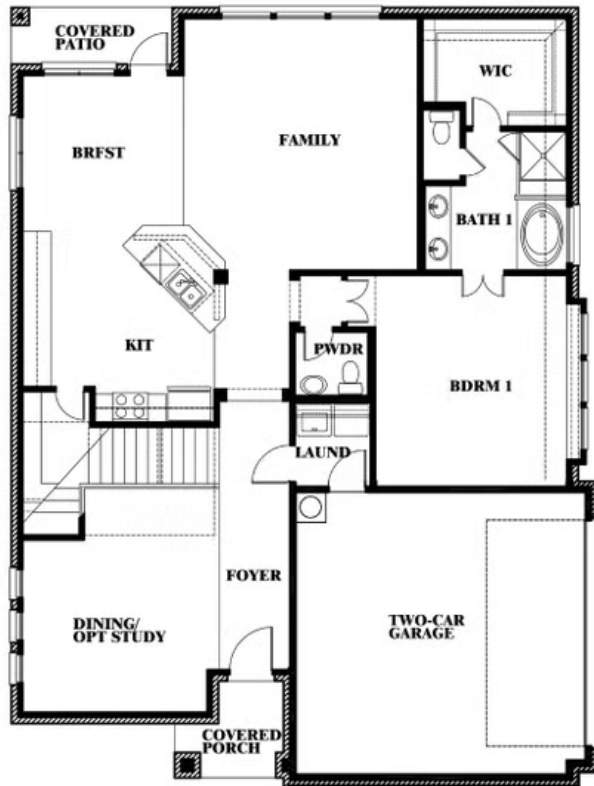

Dewberry III Side Entry

HOMES FROM
\$512,990

CLASSIC SERIES

TREES FARM

929 EISLEY DRIVE, DESOTO, TX 75115

See Community Manager for Side Entry Availability

3,261 SQUARE FEET	5 BEDROOMS	3.5 BATHROOMS	2 CAR GARAGE
-----------------------------	----------------------	-------------------------	------------------------

ELEVATION T

ELEVATION S

ELEVATION R

Dewberry III Side Entry

TREES FARM

929 EISLEY DRIVE, DESOTO, TX 75115

Dewberry III Side Entry

This brochure is for general informational purposes and is to be used as a guide only. Changes may be made during the development process and floorplans, dimensions, fixtures, fittings, finishes and specifications are subject to change without notice. Window placement, balcony configuration, wardrobe sizes and living areas may vary slightly within each plan type. EQUAL HOUSING OPPORTUNITY

Dewberry III Side Entry

TREES FARM

929 EISLEY DRIVE, DESOTO, TX 75115

Dewberry III Side Entry Opt. Jack & Jill Bath

This brochure is for general informational purposes and is to be used as a guide only. Changes may be made during the development process and floorplans, dimensions, fixtures, fittings, finishes and specifications are subject to change without notice. Window placement, balcony configuration, wardrobe sizes and living areas may vary slightly within each plan type. EQUAL HOUSING OPPORTUNITY