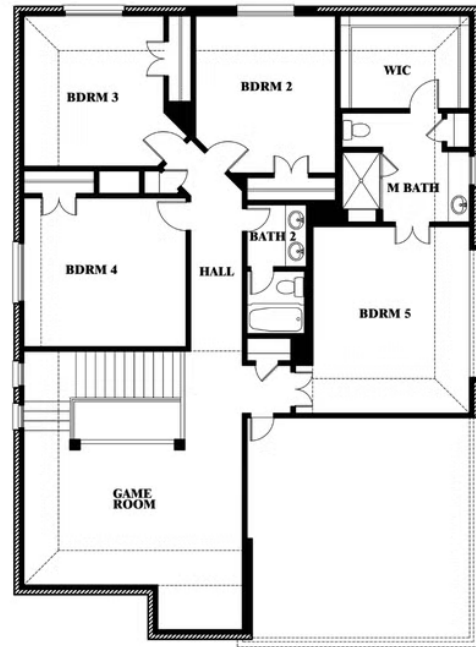

Dewberry III Side Entry

TREES FARM

929 EISLEY DRIVE, DESOTO, TX 75115

Dewberry III Side Entry