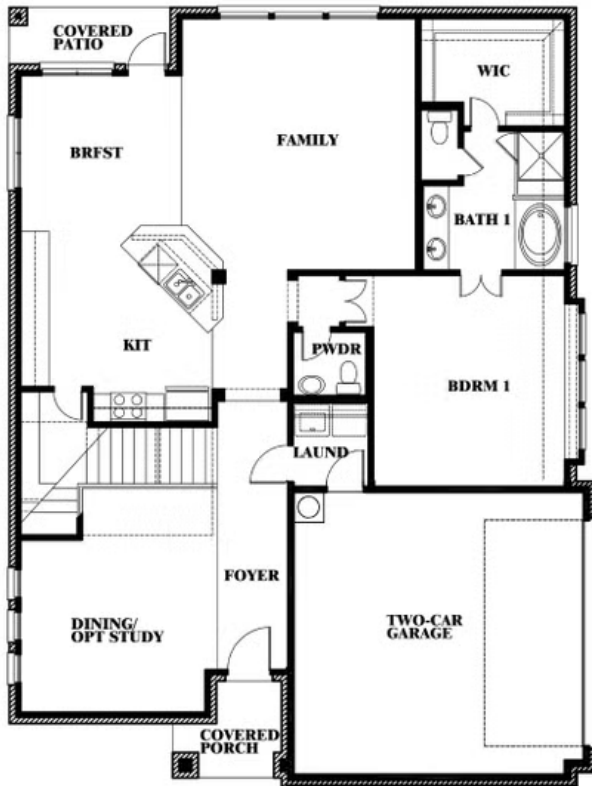

Dewberry III Side Entry

HOMES FROM
\$512,990

CLASSIC SERIES

TREES FARM

929 EISLEY DRIVE, DESOTO, TX 75115

See Community Manager for Side Entry Availability

3,261 SQUARE FEET	5 BEDROOMS	3.5 BATHROOMS	2 CAR GARAGE
-----------------------------	----------------------	-------------------------	------------------------

ELEVATION T

ELEVATION S

ELEVATION R

Dewberry III Side Entry

TREES FARM

929 EISLEY DRIVE, DESOTO, TX 75115

Dewberry III Side Entry

This brochure is for general informational purposes and is to be used as a guide only. Changes may be made during the development process and floorplans, dimensions, fixtures, fittings, finishes and specifications are subject to change without notice. Window placement, balcony configuration, wardrobe sizes and living areas may vary slightly within each plan type. EQUAL HOUSING OPPORTUNITY

Dewberry III Side Entry

TREES FARM

929 EISLEY DRIVE, DESOTO, TX 75115

Dewberry III Side Entry Opt. Jack & Jill Bath

This brochure is for general informational purposes and is to be used as a guide only. Changes may be made during the development process and floorplans, dimensions, fixtures, fittings, finishes and specifications are subject to change without notice. Window placement, balcony configuration, wardrobe sizes and living areas may vary slightly within each plan type. EQUAL HOUSING OPPORTUNITY