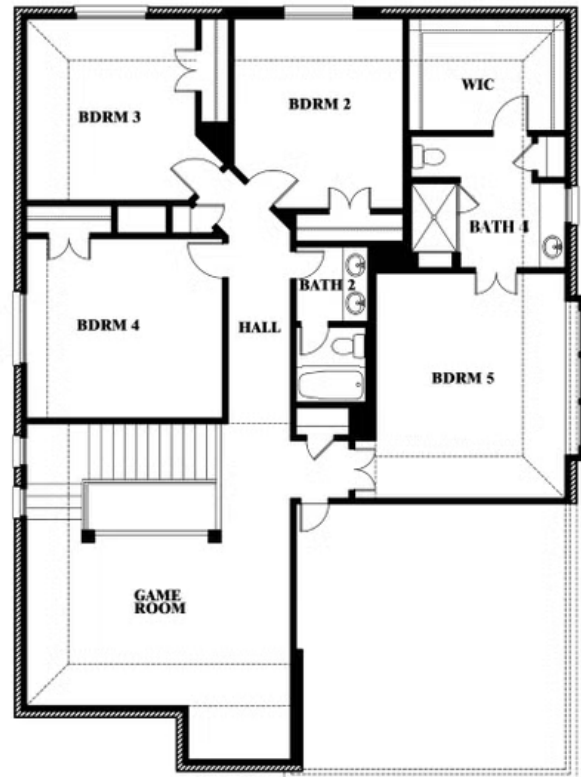

Dewberry III

HOMES FROM
\$502,990

CLASSIC SERIES

TREES FARM

929 EISLEY DRIVE, DESOTO, TX 75115

3,261
SQUARE FEET

5
BEDROOMS

3.5
BATHROOMS

2
CAR GARAGE

Dewberry III

TREES FARM

929 EISLEY DRIVE, DESOTO, TX 75115

DEWBERRY III FLOOR PLAN

Dewberry III

This brochure is for general informational purposes and is to be used as a guide only. Changes may be made during the development process and floor plans, dimensions, fixtures, fittings, finishes and specifications are subject to change without notice. Window placement, balcony configuration, wardrobe sizes and living areas may vary slightly within each plan type. EQUAL HOUSING OPPORTUNITY.