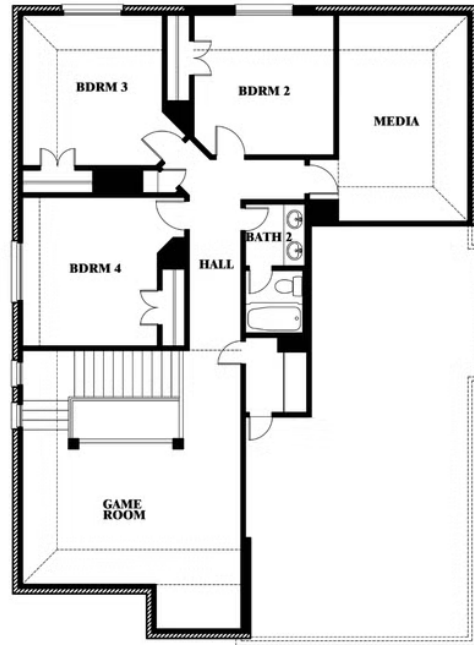

Dewberry II Side Entry

TREES FARM

929 EISLEY DRIVE, DESOTO, TX 75115

Dewberry II Side Entry