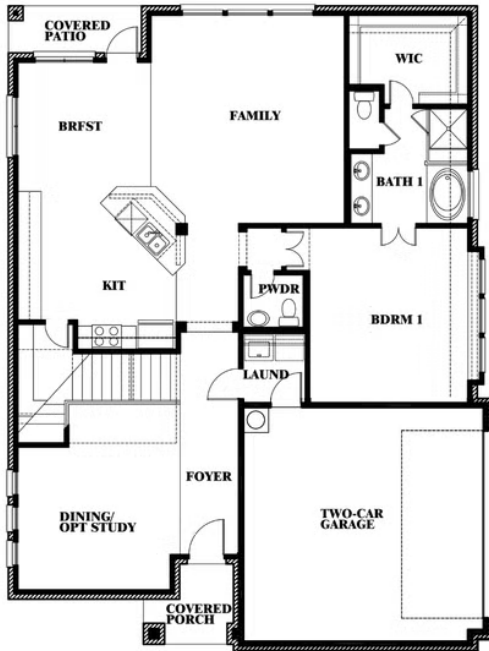

Dewberry II Side Entry

TREES FARM

929 EISLEY DRIVE, DESOTO, TX 75115

Dewberry II Side Entry