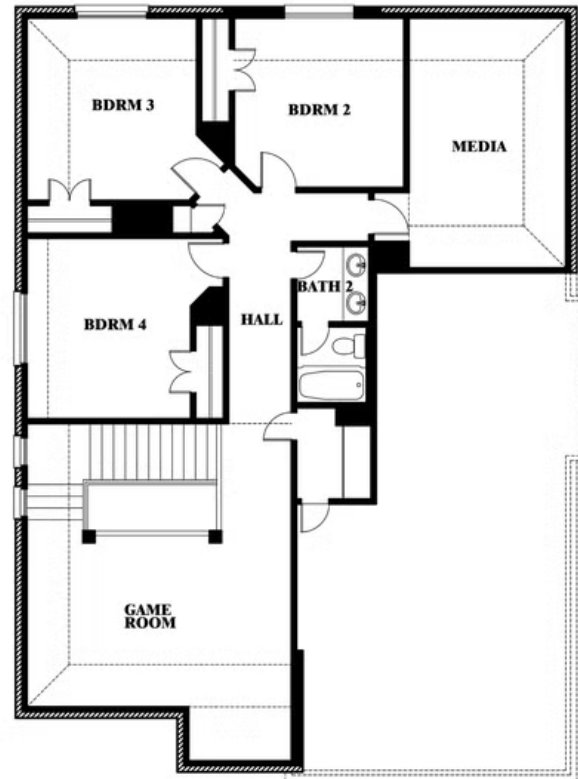

Dewberry II

TREES FARM

929 EISLEY DRIVE, DESOTO, TX 75115

Dewberry II

This brochure is for general informational purposes and is to be used as a guide only. Changes may be made during the development process and floorplans, dimensions, fixtures, fittings, finishes and specifications are subject to change without notice. Window placement, balcony configuration, wardrobe sizes and living areas may vary slightly within each plan type. EQUAL HOUSING OPPORTUNITY