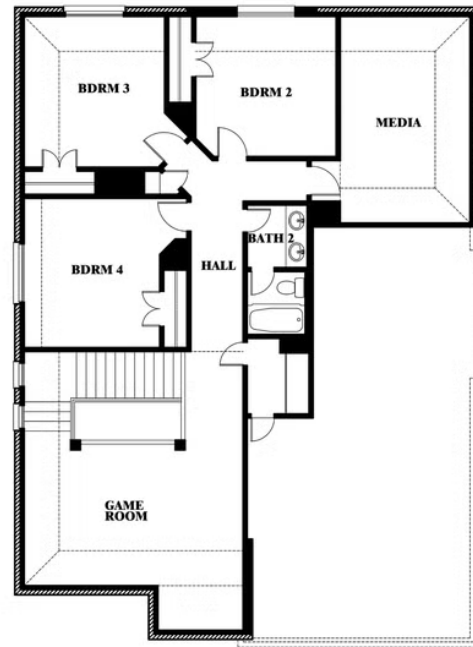

Dewberry II

TREES FARM

929 EISLEY DRIVE, DESOTO, TX 75115

Dewberry II