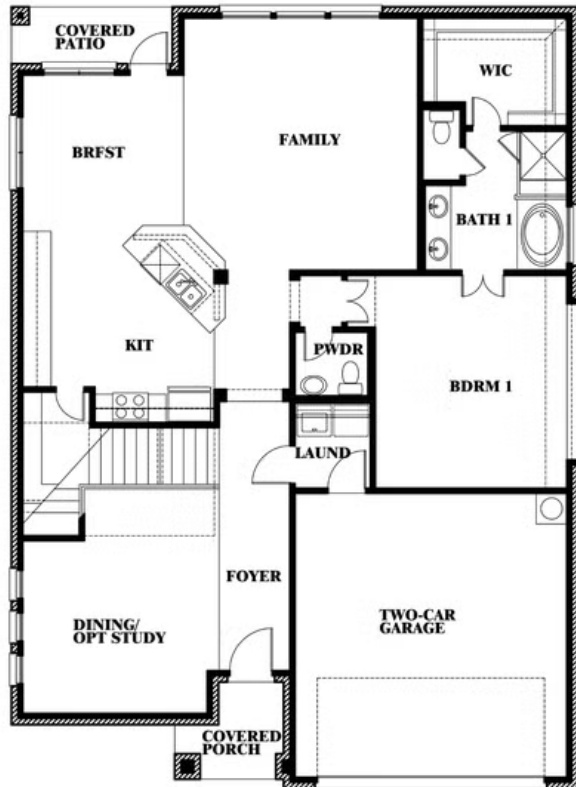

Dewberry II

HOMES FROM
\$481,990

CLASSIC SERIES

TREES FARM

929 EISLEY DRIVE, DESOTO, TX 75115

3,026
SQUARE FEET

4
BEDROOMS

2.5
BATHROOMS

Dewberry II

TREES FARM

929 EISLEY DRIVE, DESOTO, TX 75115

Dewberry II

This brochure is for general informational purposes and is to be used as a guide only. Changes may be made during the development process and floorplans, dimensions, fixtures, fittings, finishes and specifications are subject to change without notice. Window placement, balcony configuration, wardrobe sizes and living areas may vary slightly within each plan type. EQUAL HOUSING OPPORTUNITY