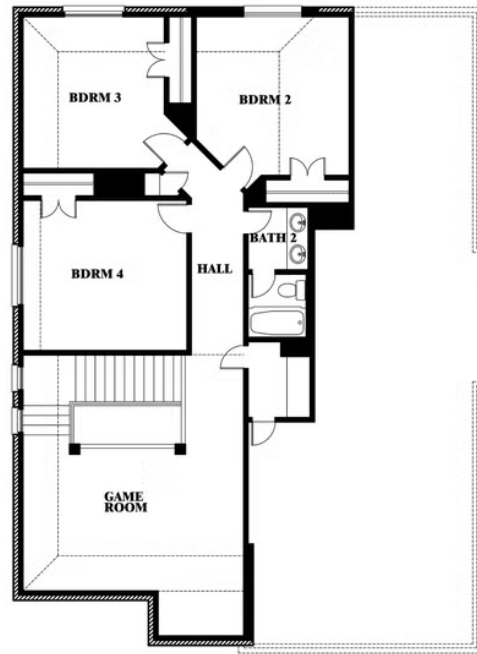

Dewberry

TREES FARM

929 EISLEY DRIVE, DESOTO, TX 75115

Dewberry