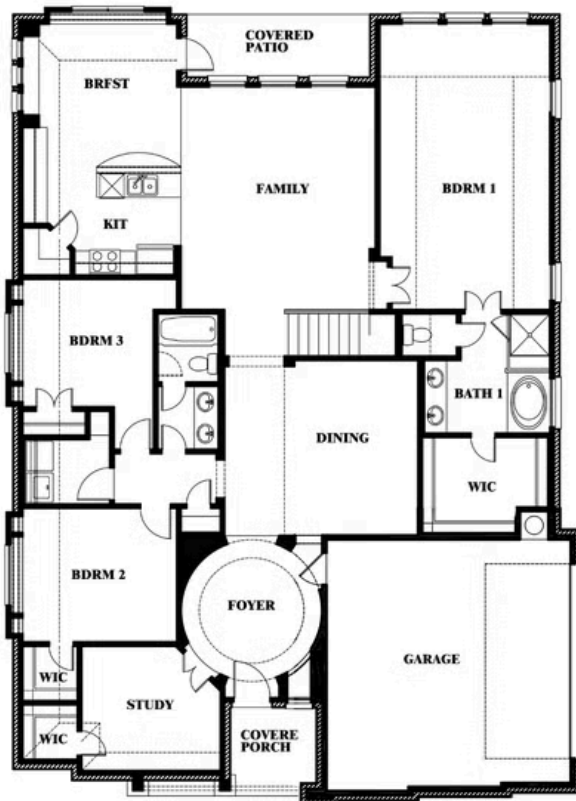

Carolina IV Side Entry

HOMES FROM
\$514,990

CLASSIC SERIES

TREES FARM

929 EISLEY DRIVE, DESOTO, TX 75115

See Community Manager for Availability

3,258
SQUARE FEET

4
BEDROOMS

3.0
BATHROOMS

2
CAR GARAGE

ELEVATION T

ELEVATION S

ELEVATION S

ELEVATION R

ELEVATION R

Carolina IV Side Entry

TREES FARM

929 EISLEY DRIVE, DESOTO, TX 75115

Carolina IV Side Entry

This brochure is for general informational purposes and is to be used as a guide only. Changes may be made during the development process and floorplans, dimensions, fixtures, fittings, finishes and specifications are subject to change without notice. Window placement, balcony configuration, wardrobe sizes and living areas may vary slightly within each plan type. EQUAL HOUSING OPPORTUNITY