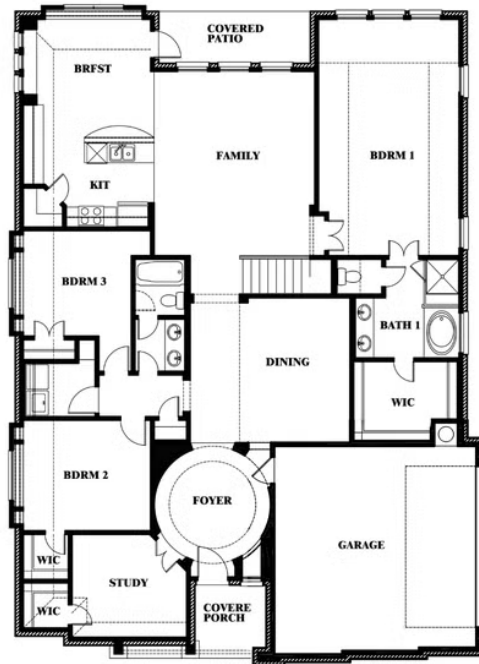

Carolina IV Side Entry

TREES FARM

929 EISLEY DRIVE, DESOTO, TX 75115

Carolina IV Side Entry