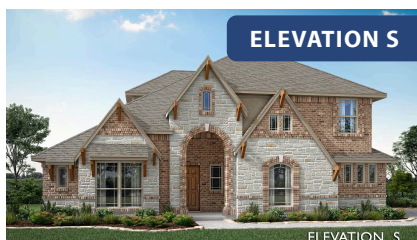

Carolina IV Side Entry

HOMES FROM
\$514,990

CLASSIC SERIES

TREES FARM

929 EISLEY DRIVE, DESOTO, TX 75115

See Community Manager for Availability

3,258
SQUARE FEET

4
BEDROOMS

3.0
BATHROOMS

2
CAR GARAGE

ELEVATION T

ELEVATION S

ELEVATION S

ELEVATION R

ELEVATION R

Carolina IV Side Entry

TREES FARM

929 EISLEY DRIVE, DESOTO, TX 75115

Carolina IV Side Entry

This brochure is for general informational purposes and is to be used as a guide only. Changes may be made during the development process and floorplans, dimensions, fixtures, fittings, finishes and specifications are subject to change without notice. Window placement, balcony configuration, wardrobe sizes and living areas may vary slightly within each plan type. EQUAL HOUSING OPPORTUNITY