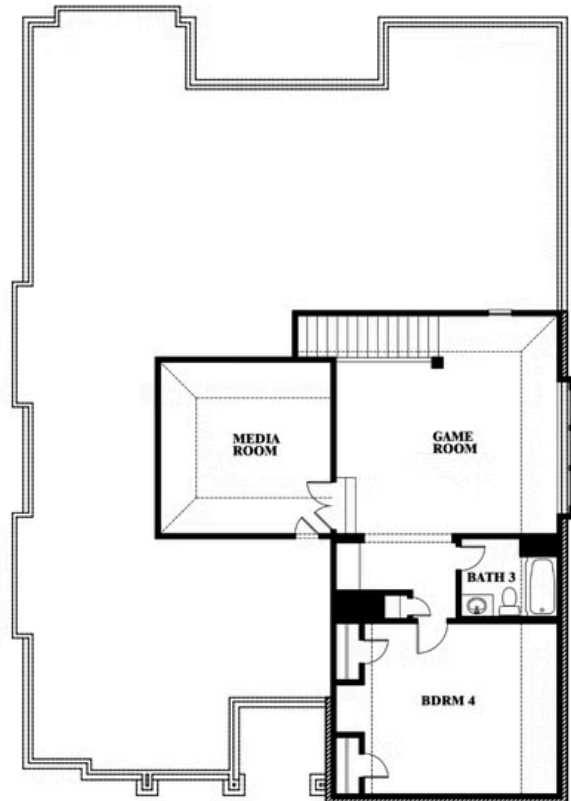

Carolina IV Side Entry

HOMES FROM
\$514,990

CLASSIC SERIES

TREES FARM

929 EISLEY DRIVE, DESOTO, TX 75115

See Community Manager for Availability

3,258
SQUARE FEET

4
BEDROOMS

3.0
BATHROOMS

2
CAR GARAGE

ELEVATION T

ELEVATION S

ELEVATION S

ELEVATION R

ELEVATION R

Carolina IV Side Entry

TREES FARM

929 EISLEY DRIVE, DESOTO, TX 75115

Carolina IV Side Entry

This brochure is for general informational purposes and is to be used as a guide only. Changes may be made during the development process and floorplans, dimensions, fixtures, fittings, finishes and specifications are subject to change without notice. Window placement, balcony configuration, wardrobe sizes and living areas may vary slightly within each plan type. EQUAL HOUSING OPPORTUNITY