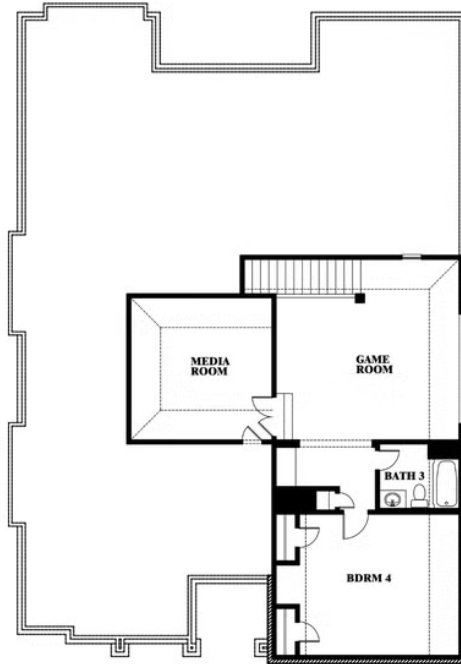

Carolina IV Side Entry

TREES FARM

929 EISLEY DRIVE, DESOTO, TX 75115

Carolina IV Side Entry