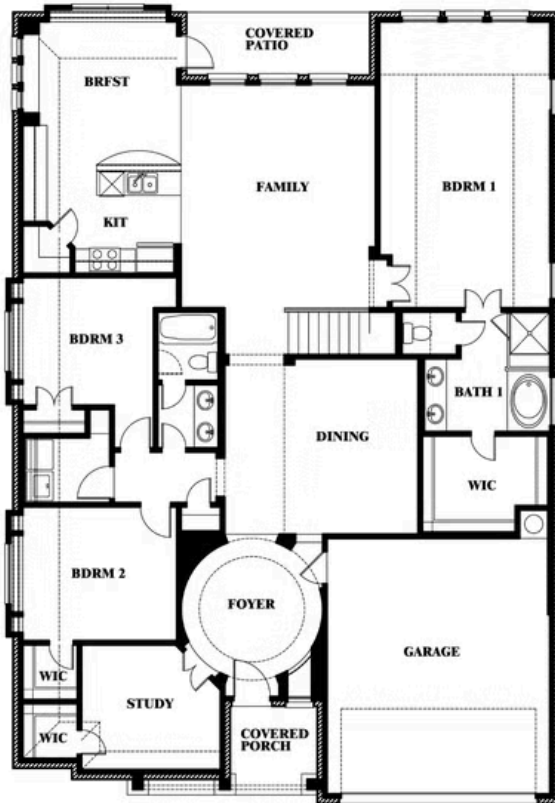

2
CAR GARAGE

ELEVATION D

ELEVATION A

ELEVATION A

ELEVATION AS

ELEVATION AS

ELEVATION C

ELEVATION C

Carolina IV

TREES FARM

929 EISLEY DRIVE, DESOTO, TX 75115

Carolina IV

This brochure is for general informational purposes and is to be used as a guide only. Changes may be made during the development process and floorplans, dimensions, fixtures, fittings, finishes and specifications are subject to change without notice. Window placement, balcony configuration, wardrobe sizes and living areas may vary slightly within each plan type. EQUAL HOUSING OPPORTUNITY