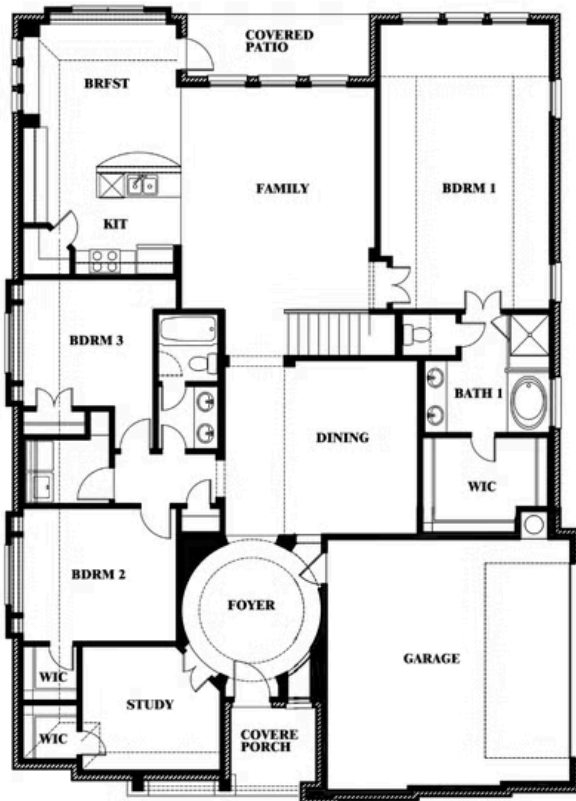

Carolina III Side Entry

HOMES FROM
\$504,990

CLASSIC SERIES

TREES FARM

929 EISLEY DRIVE, DESOTO, TX 75115

See Community Manager for Availability

3,042
SQUARE FEET

4
BEDROOMS

3.0
BATHROOMS

2
CAR GARAGE

ELEVATION R

ELEVATION T

ELEVATION T

ELEVATION S

Document generated Dec 27, 2024. Prices, plans, square footage, features and materials are subject to change at any time without notice and vary among communities. Listed prices are for informational purposes only, are not binding, and do not create any contractual obligation(s). The price of any home is dependent on numerous factors, all of which are unique to a specific home, and is not guaranteed until specified in a binding contract. Pricing of elevations and additional optional beds/baths vary per plan. Some plans require a premium homesite. Please ask the Community Manager for details. Renderings of homes are artist concepts and may not reflect exact colors and materials.

Carolina III Side Entry

TREES FARM

929 EISLEY DRIVE, DESOTO, TX 75115

Carolina III Side Entry

This brochure is for general informational purposes and is to be used as a guide only. Changes may be made during the development process and floorplans, dimensions, fixtures, fittings, finishes and specifications are subject to change without notice. Window placement, balcony configuration, wardrobe sizes and living areas may vary slightly within each plan type. EQUAL HOUSING OPPORTUNITY