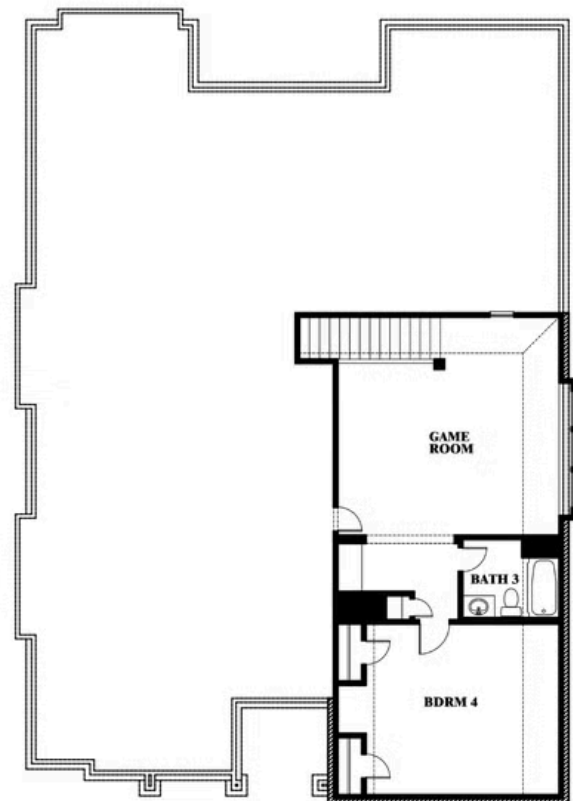

Carolina III Side Entry

HOMES FROM
\$504,990

CLASSIC SERIES

TREES FARM

929 EISLEY DRIVE, DESOTO, TX 75115

See Community Manager for Availability

3,042
SQUARE FEET

4
BEDROOMS

3.0
BATHROOMS

2
CAR GARAGE

ELEVATION R

ELEVATION T

ELEVATION T

ELEVATION S

Document generated Feb 5, 2025. Prices, plans, square footage, features and materials are subject to change at any time without notice and vary among communities. Listed prices are for informational purposes only, are not binding, and do not create any contractual obligation(s). The price of any home is dependent on numerous factors, all of which are unique to a specific home, and is not guaranteed until specified in a binding contract. Pricing of elevations and additional optional beds/baths vary per plan. Some plans require a premium homesite. Please ask the Community Manager for details. Renderings of homes are artist concepts and may not reflect exact colors and materials.

Carolina III Side Entry

TREES FARM

929 EISLEY DRIVE, DESOTO, TX 75115

Carolina III Side Entry

This brochure is for general informational purposes and is to be used as a guide only. Changes may be made during the development process and floorplans, dimensions, fixtures, fittings, finishes and specifications are subject to change without notice. Window placement, balcony configuration, wardrobe sizes and living areas may vary slightly within each plan type. EQUAL HOUSING OPPORTUNITY