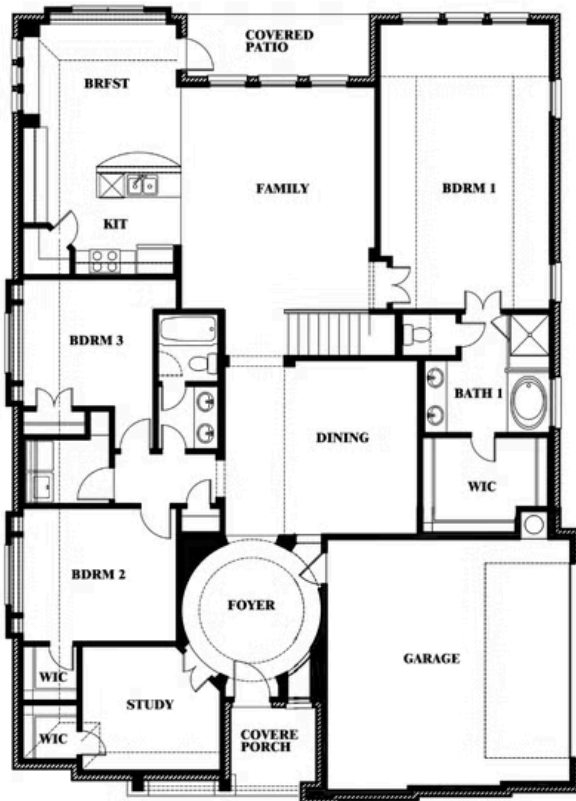

Carolina III Side Entry

HOMES FROM
\$504,990

CLASSIC SERIES

TREES FARM

929 EISLEY DRIVE, DESOTO, TX 75115

See Community Manager for Availability

3,042
SQUARE FEET

4
BEDROOMS

3.0
BATHROOMS

2
CAR GARAGE

ELEVATION R

ELEVATION T

ELEVATION T

ELEVATION S

Document generated Apr 18, 2025. Prices, plans, square footage, features and materials are subject to change at any time without notice and vary among communities. Listed prices are for informational purposes only, are not binding, and do not create any contractual obligation(s). The price of any home is dependent on numerous factors, all of which are unique to a specific home, and is not guaranteed until specified in a binding contract. Pricing of elevations and additional optional beds/baths vary per plan. Some plans require a premium homesite. Please ask the Community Manager for details. Renderings of homes are artist concepts and may not reflect exact colors and materials.

Carolina III Side Entry

TREES FARM

929 EISLEY DRIVE, DESOTO, TX 75115

Carolina III Side Entry

This brochure is for general informational purposes and is to be used as a guide only. Changes may be made during the development process and floorplans, dimensions, fixtures, fittings, finishes and specifications are subject to change without notice. Window placement, balcony configuration, wardrobe sizes and living areas may vary slightly within each plan type. EQUAL HOUSING OPPORTUNITY