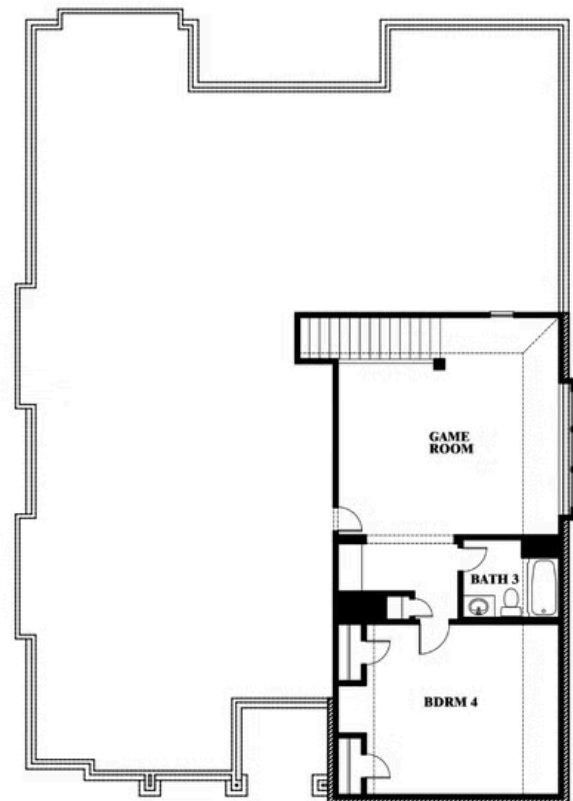

Carolina III Side Entry

HOMES FROM
\$504,990

CLASSIC SERIES

TREES FARM

929 EISLEY DRIVE, DESOTO, TX 75115

See Community Manager for Availability

3,042
SQUARE FEET

4
BEDROOMS

3.0
BATHROOMS

2
CAR GARAGE

ELEVATION R

ELEVATION T

ELEVATION T

ELEVATION S

Document generated Apr 18, 2025. Prices, plans, square footage, features and materials are subject to change at any time without notice and vary among communities. Listed prices are for informational purposes only, are not binding, and do not create any contractual obligation(s). The price of any home is dependent on numerous factors, all of which are unique to a specific home, and is not guaranteed until specified in a binding contract. Pricing of elevations and additional optional beds/baths vary per plan. Some plans require a premium homesite. Please ask the Community Manager for details. Renderings of homes are artist concepts and may not reflect exact colors and materials.

Carolina III Side Entry

TREES FARM

929 EISLEY DRIVE, DESOTO, TX 75115

Carolina III Side Entry

This brochure is for general informational purposes and is to be used as a guide only. Changes may be made during the development process and floorplans, dimensions, fixtures, fittings, finishes and specifications are subject to change without notice. Window placement, balcony configuration, wardrobe sizes and living areas may vary slightly within each plan type. EQUAL HOUSING OPPORTUNITY