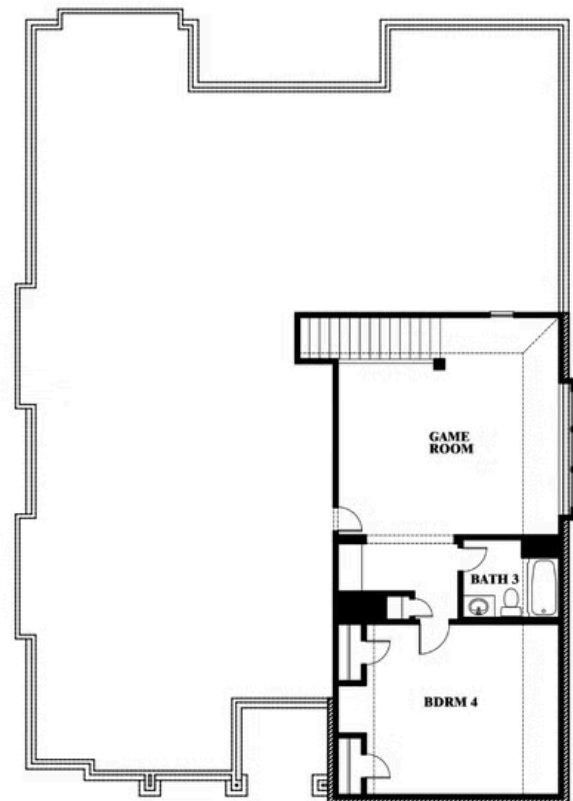

Carolina III Side Entry

HOMES FROM
\$504,990

CLASSIC SERIES

TREES FARM

929 EISLEY DRIVE, DESOTO, TX 75115

See Community Manager for Availability

3,042
SQUARE FEET

4
BEDROOMS

3.0
BATHROOMS

2
CAR GARAGE

ELEVATION R

ELEVATION T

ELEVATION T

ELEVATION S

Document generated Dec 27, 2024. Prices, plans, square footage, features and materials are subject to change at any time without notice and vary among communities. Listed prices are for informational purposes only, are not binding, and do not create any contractual obligation(s). The price of any home is dependent on numerous factors, all of which are unique to a specific home, and is not guaranteed until specified in a binding contract. Pricing of elevations and additional optional beds/baths vary per plan. Some plans require a premium homesite. Please ask the Community Manager for details. Renderings of homes are artist concepts and may not reflect exact colors and materials.

Carolina III Side Entry

TREES FARM

929 EISLEY DRIVE, DESOTO, TX 75115

Carolina III Side Entry

This brochure is for general informational purposes and is to be used as a guide only. Changes may be made during the development process and floorplans, dimensions, fixtures, fittings, finishes and specifications are subject to change without notice. Window placement, balcony configuration, wardrobe sizes and living areas may vary slightly within each plan type. EQUAL HOUSING OPPORTUNITY