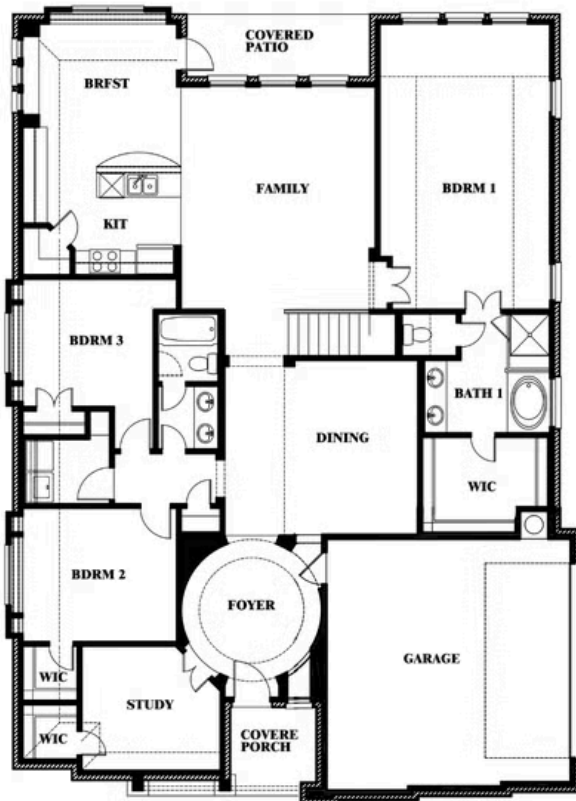

Carolina III Side Entry

HOMES FROM
\$504,990

CLASSIC SERIES

TREES FARM

929 EISLEY DRIVE, DESOTO, TX 75115

See Community Manager for Availability

3,042
SQUARE FEET

4
BEDROOMS

3.0
BATHROOMS

2
CAR GARAGE

ELEVATION R

ELEVATION T

ELEVATION T

ELEVATION S

Document generated Feb 5, 2025. Prices, plans, square footage, features and materials are subject to change at any time without notice and vary among communities. Listed prices are for informational purposes only, are not binding, and do not create any contractual obligation(s). The price of any home is dependent on numerous factors, all of which are unique to a specific home, and is not guaranteed until specified in a binding contract. Pricing of elevations and additional optional beds/baths vary per plan. Some plans require a premium homesite. Please ask the Community Manager for details. Renderings of homes are artist concepts and may not reflect exact colors and materials.

Carolina III Side Entry

TREES FARM

929 EISLEY DRIVE, DESOTO, TX 75115

Carolina III Side Entry

This brochure is for general informational purposes and is to be used as a guide only. Changes may be made during the development process and floorplans, dimensions, fixtures, fittings, finishes and specifications are subject to change without notice. Window placement, balcony configuration, wardrobe sizes and living areas may vary slightly within each plan type. EQUAL HOUSING OPPORTUNITY