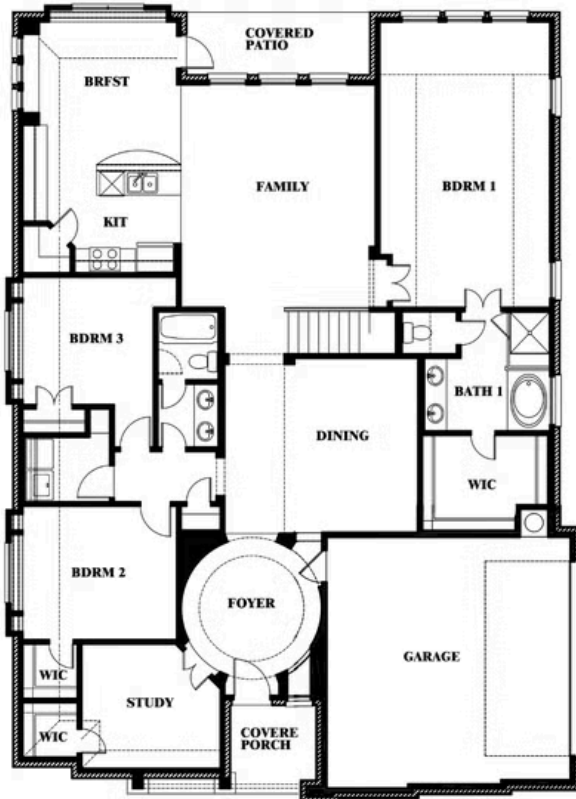

Carolina III Side Entry

HOMES FROM
\$504,990

CLASSIC SERIES

TREES FARM

929 EISLEY DRIVE, DESOTO, TX 75115

See Community Manager for Availability

3,042
SQUARE FEET

4
BEDROOMS

3.0
BATHROOMS

2
CAR GARAGE

ELEVATION R

ELEVATION T

ELEVATION T

ELEVATION S

Document generated Mar 14, 2025. Prices, plans, square footage, features and materials are subject to change at any time without notice and vary among communities. Listed prices are for informational purposes only, are not binding, and do not create any contractual obligation(s). The price of any home is dependent on numerous factors, all of which are unique to a specific home, and is not guaranteed until specified in a binding contract. Pricing of elevations and additional optional beds/baths vary per plan. Some plans require a premium homesite. Please ask the Community Manager for details. Renderings of homes are artist concepts and may not reflect exact colors and materials.

Carolina III Side Entry

TREES FARM

929 EISLEY DRIVE, DESOTO, TX 75115

Carolina III Side Entry

This brochure is for general informational purposes and is to be used as a guide only. Changes may be made during the development process and floorplans, dimensions, fixtures, fittings, finishes and specifications are subject to change without notice. Window placement, balcony configuration, wardrobe sizes and living areas may vary slightly within each plan type. EQUAL HOUSING OPPORTUNITY