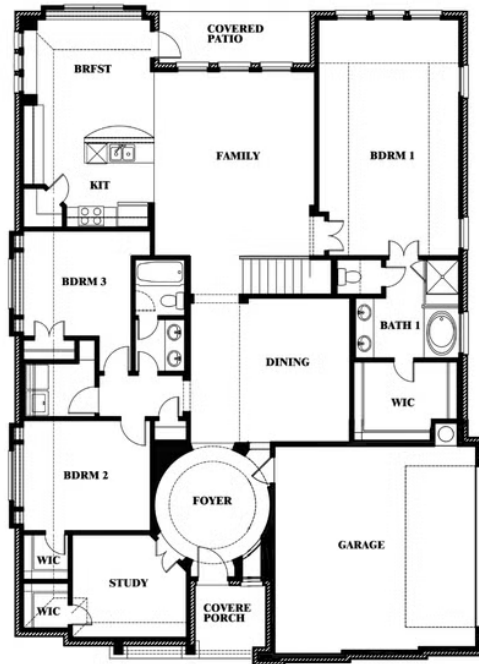

Carolina III Side Entry

TREES FARM

929 EISLEY DRIVE, DESOTO, TX 75115

Carolina III Side Entry