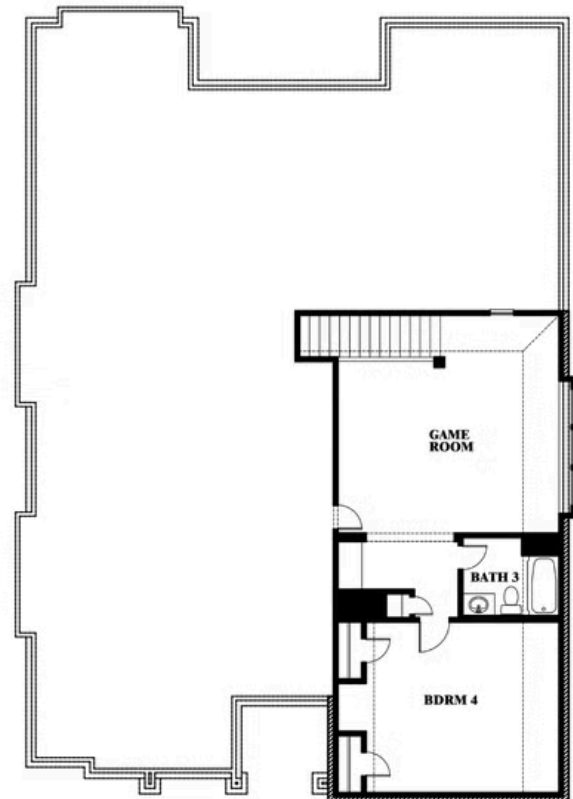

Carolina III Side Entry

HOMES FROM
\$504,990

CLASSIC SERIES

TREES FARM

929 EISLEY DRIVE, DESOTO, TX 75115

See Community Manager for Availability

3,042
SQUARE FEET

4
BEDROOMS

3.0
BATHROOMS

2
CAR GARAGE

ELEVATION R

ELEVATION T

ELEVATION T

ELEVATION S

Document generated Mar 14, 2025. Prices, plans, square footage, features and materials are subject to change at any time without notice and vary among communities. Listed prices are for informational purposes only, are not binding, and do not create any contractual obligation(s). The price of any home is dependent on numerous factors, all of which are unique to a specific home, and is not guaranteed until specified in a binding contract. Pricing of elevations and additional optional beds/baths vary per plan. Some plans require a premium homesite. Please ask the Community Manager for details. Renderings of homes are artist concepts and may not reflect exact colors and materials.

Carolina III Side Entry

TREES FARM

929 EISLEY DRIVE, DESOTO, TX 75115

Carolina III Side Entry

This brochure is for general informational purposes and is to be used as a guide only. Changes may be made during the development process and floorplans, dimensions, fixtures, fittings, finishes and specifications are subject to change without notice. Window placement, balcony configuration, wardrobe sizes and living areas may vary slightly within each plan type. EQUAL HOUSING OPPORTUNITY