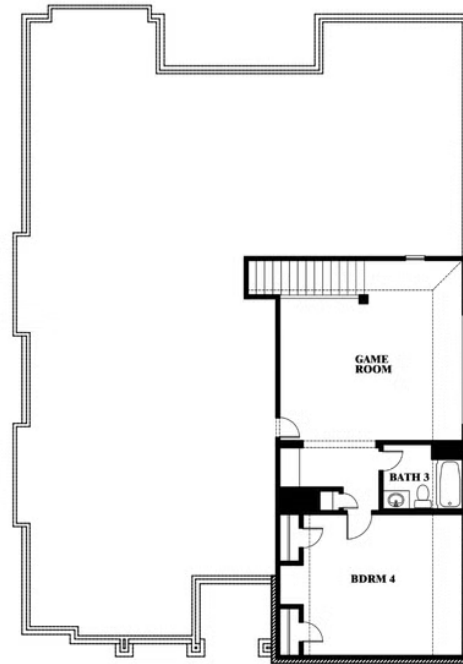

Carolina III Side Entry

TREES FARM

929 EISLEY DRIVE, DESOTO, TX 75115

Carolina III Side Entry