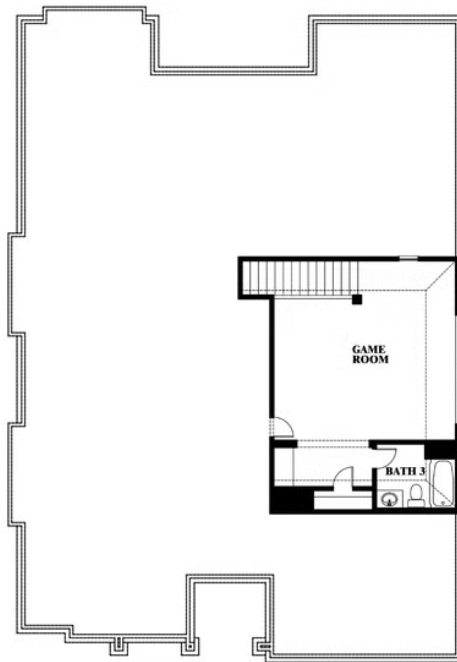

Carolina II Side Entry

TREES FARM

929 EISLEY DRIVE, DESOTO, TX 75115

Carolina II Side Entry