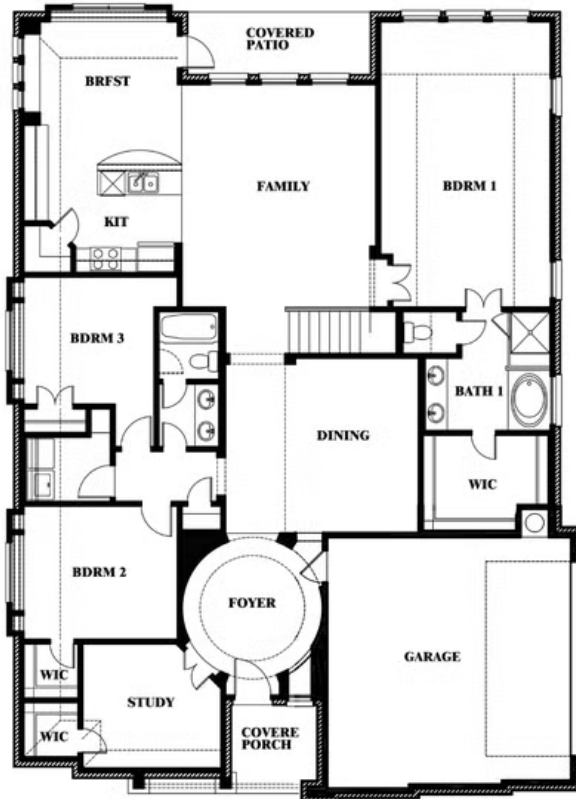

Carolina II Side Entry

TREES FARM

929 EISLEY DRIVE, DESOTO, TX 75115

Carolina II Side Entry

This brochure is for general informational purposes and is to be used as a guide only. Changes may be made during the development process and floorplans, dimensions, fixtures, fittings, finishes and specifications are subject to change without notice. Window placement, balcony configuration, wardrobe sizes and living areas may vary slightly within each plan type. EQUAL HOUSING OPPORTUNITY