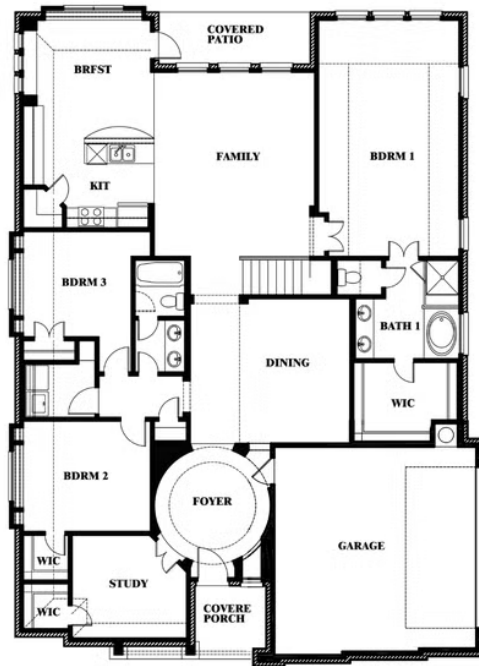

Carolina II Side Entry

TREES FARM

929 EISLEY DRIVE, DESOTO, TX 75115

Carolina II Side Entry