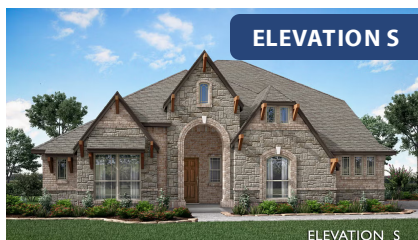

# Carolina II Side Entry

HOMES FROM  
**\$492,990**

CLASSIC SERIES

**TREES FARM**

929 EISLEY DRIVE, DESOTO, TX 75115

**See Community Manager for Availability**

**2,777**  
SQUARE FEET

**3**  
BEDROOMS

**3.0**  
BATHROOMS

**2**  
CAR GARAGE

**ELEVATION R**

**ELEVATION S**

**ELEVATION S**

**ELEVATION T**

**ELEVATION T**

# Carolina II Side Entry