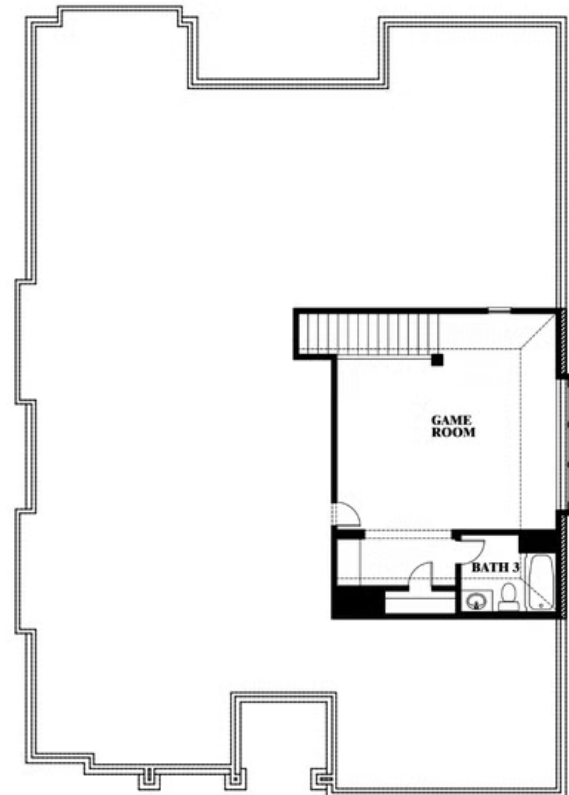

Carolina II Side Entry

TREES FARM

929 EISLEY DRIVE, DESOTO, TX 75115

Carolina II Side Entry

This brochure is for general informational purposes and is to be used as a guide only. Changes may be made during the development process and floorplans, dimensions, fixtures, fittings, finishes and specifications are subject to change without notice. Window placement, balcony configuration, wardrobe sizes and living areas may vary slightly within each plan type. EQUAL HOUSING OPPORTUNITY