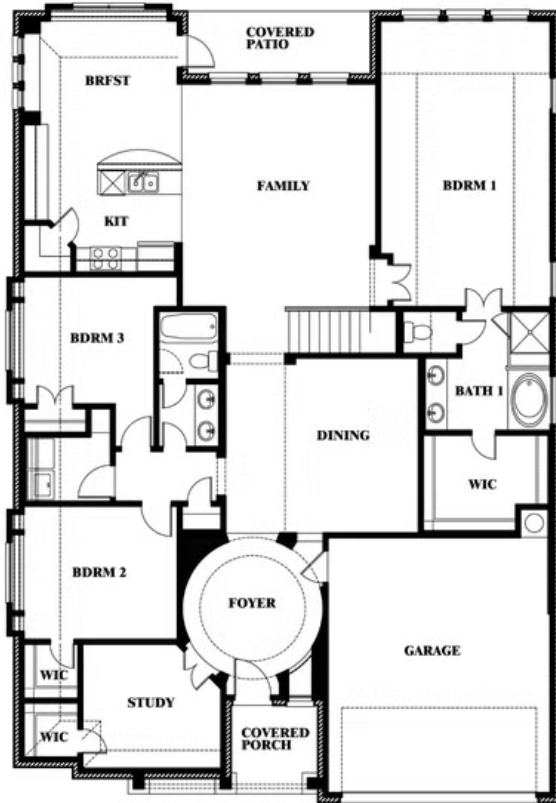

Carolina II

TREES FARM

929 EISLEY DRIVE, DESOTO, TX 75115

Carolina II

This brochure is for general informational purposes and is to be used as a guide only. Changes may be made during the development process and floorplans, dimensions, fixtures, fittings, finishes and specifications are subject to change without notice. Window placement, balcony configuration, wardrobe sizes and living areas may vary slightly within each plan type. EQUAL HOUSING OPPORTUNITY