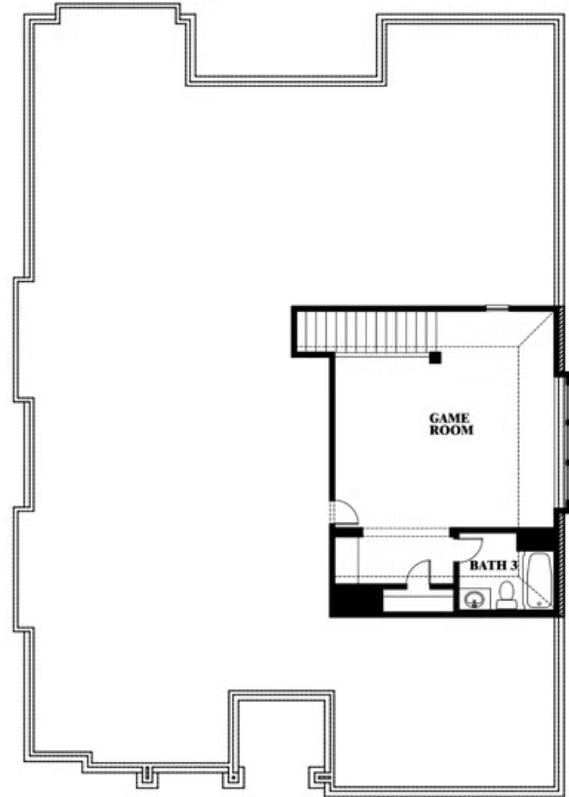

Carolina II

TREES FARM

929 EISLEY DRIVE, DESOTO, TX 75115

Carolina II

This brochure is for general informational purposes and is to be used as a guide only. Changes may be made during the development process and floorplans, dimensions, fixtures, fittings, finishes and specifications are subject to change without notice. Window placement, balcony configuration, wardrobe sizes and living areas may vary slightly within each plan type. EQUAL HOUSING OPPORTUNITY