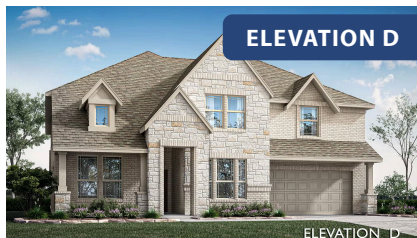

Bellflower III

HOMES FROM
\$580,990

CLASSIC SERIES

TREES FARM

929 EISLEY DRIVE, DESOTO, TX 75115

3,979
SQUARE FEET

5
BEDROOMS

4.5
BATHROOMS

2
CAR GARAGE

ELEVATION C

ELEVATION A

ELEVATION A

ELEVATION AS

ELEVATION AS

ELEVATION B

ELEVATION B

Bellflower III

TREES FARM

929 EISLEY DRIVE, DESOTO, TX 75115

BELLFLOWER III FLOOR PLAN

Bellflower III

This brochure is for general informational purposes and is to be used as a guide only. Changes may be made during the development process and floorplans, dimensions, fixtures, fittings, finishes and specifications are subject to change without notice. Window placement, balcony configuration, wardrobe sizes and living areas may vary slightly within each plan type. EQUAL HOUSING OPPORTUNITY