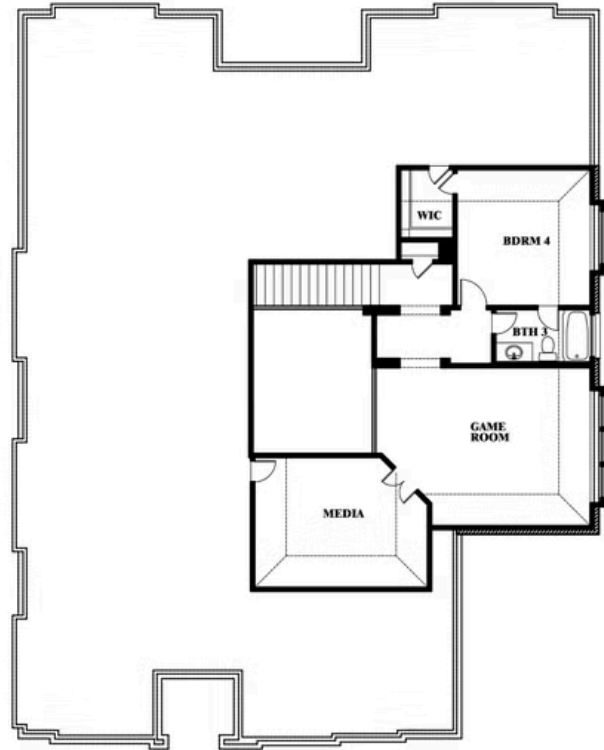

Primrose V

HOMES FROM
\$601,990

CLASSIC SERIES

HOMESTEAD AT DANIEL FARMS PHASE 2

941 PALMER LANE, DESOTO, TX 75115

3,700
SQUARE FEET

4
BEDROOMS

3.5
BATHROOMS

3
CAR GARAGE

ELEVATION A

ELEVATION B

ELEVATION B

ELEVATION C

ELEVATION C

Document generated Mar 14, 2025. Prices, plans, square footage, features and materials are subject to change at any time without notice and vary among communities. Listed prices are for informational purposes only, are not binding, and do not create any contractual obligation(s). The price of any home is dependent on numerous factors, all of which are unique to a specific home, and is not guaranteed until specified in a binding contract. Pricing of elevations and additional optional beds/baths vary per plan. Some plans require a premium homesite. Please ask the Community Manager for details. Renderings of homes are artist concepts and may not reflect exact colors and materials.

Primrose V

HOMESTEAD AT DANIEL FARMS PHASE 2
941 PALMER LANE, DESOTO, TX 75115

Primrose V

This brochure is for general informational purposes and is to be used as a guide only. Changes may be made during the development process and floorplans, dimensions, fixtures, fittings, finishes and specifications are subject to change without notice. Window placement, balcony configuration, wardrobe sizes and living areas may vary slightly within each plan type. **EQUAL HOUSING OPPORTUNITY**