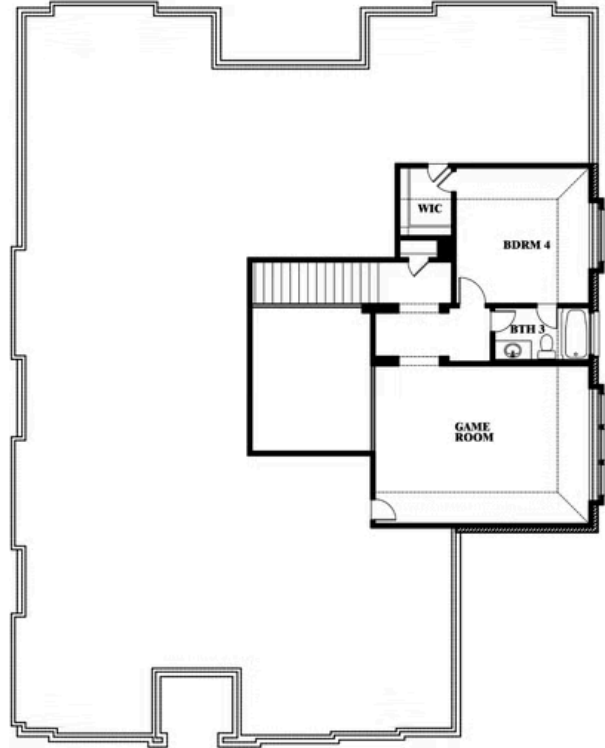

Primrose IV

HOMESTEAD AT DANIEL FARMS PHASE 2
941 PALMER LANE, DESOTO, TX 75115

Primrose IV

This brochure is for general informational purposes and is to be used as a guide only. Changes may be made during the development process and floorplans, dimensions, fixtures, fittings, finishes and specifications are subject to change without notice. Window placement, balcony configuration, wardrobe sizes and living areas may vary slightly within each plan type. EQUAL HOUSING OPPORTUNITY

Document generated Mar 14, 2025. Prices, plans, square footage, features and materials are subject to change at any time without notice and vary among communities. Listed prices are for informational purposes only, are not binding, and do not create any contractual obligation(s). The price of any home is dependent on numerous factors, all of which are unique to a specific home, and is not guaranteed until specified in a binding contract. Pricing of elevations and additional optional beds/baths vary per plan. Some plans require a premium homesite. Please ask the Community Manager for details. Renderings of homes are artist concepts and may not reflect exact colors and materials.