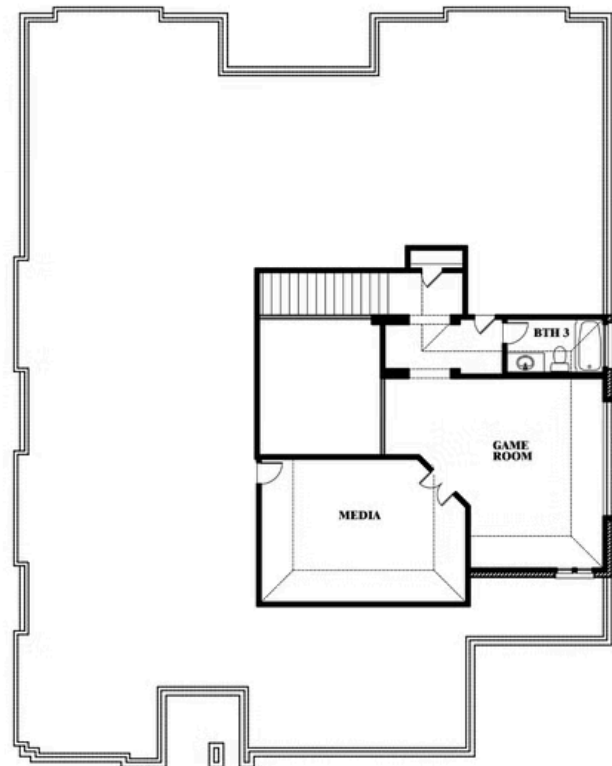

Primrose FE III

HOMES FROM
\$583,990

CLASSIC SERIES

HOMESTEAD AT DANIEL FARMS PHASE 2

941 PALMER LANE, DESOTO, TX 75115

3,525
SQUARE FEET

3
BEDROOMS

3.5
BATHROOMS

Primrose FE III

HOMESTEAD AT DANIEL FARMS PHASE 2
941 PALMER LANE, DESOTO, TX 75115

Primrose FE III

This brochure is for general informational purposes and is to be used as a guide only. Changes may be made during the development process and floorplans, dimensions, fixtures, fittings, finishes and specifications are subject to change without notice. Window placement, balcony configuration, wardrobe sizes and living areas may vary slightly within each plan type. EQUAL HOUSING OPPORTUNITY