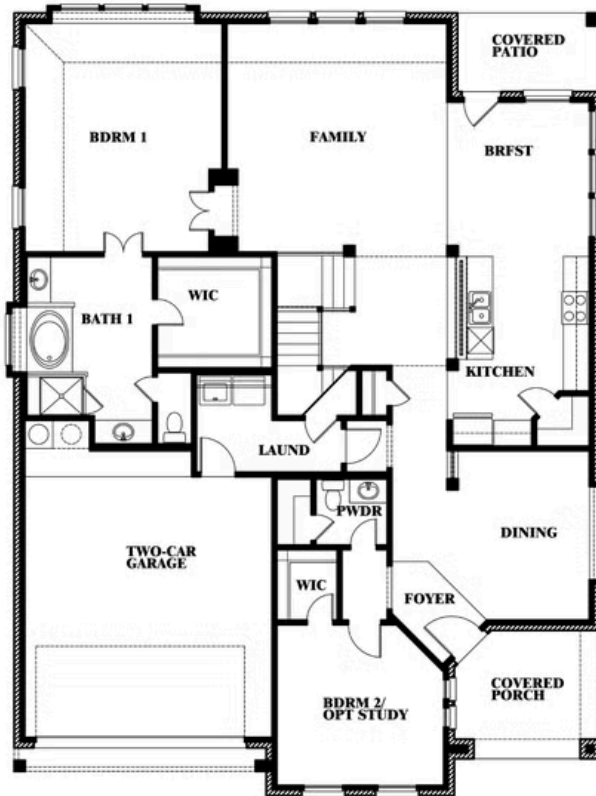

Magnolia II

HOMES FROM
\$524,990

CLASSIC SERIES

HOMESTEAD AT DANIEL FARMS PHASE 2

941 PALMER LANE, DESOTO, TX 75115

3,430
SQUARE FEET

4
BEDROOMS

2.5
BATHROOMS

Magnolia II

HOMESTEAD AT DANIEL FARMS PHASE 2
941 PALMER LANE, DESOTO, TX 75115

MAGNOLIA II FLOOR PLAN

Magnolia II

This brochure is for general informational purposes and is to be used as a guide only. Changes may be made during the development process and floorplans, dimensions, fixtures, fittings, finishes and specifications are subject to change without notice. Window placement, balcony configuration, wardrobe sizes and living areas may vary slightly within each plan type. EQUAL HOUSING OPPORTUNITY