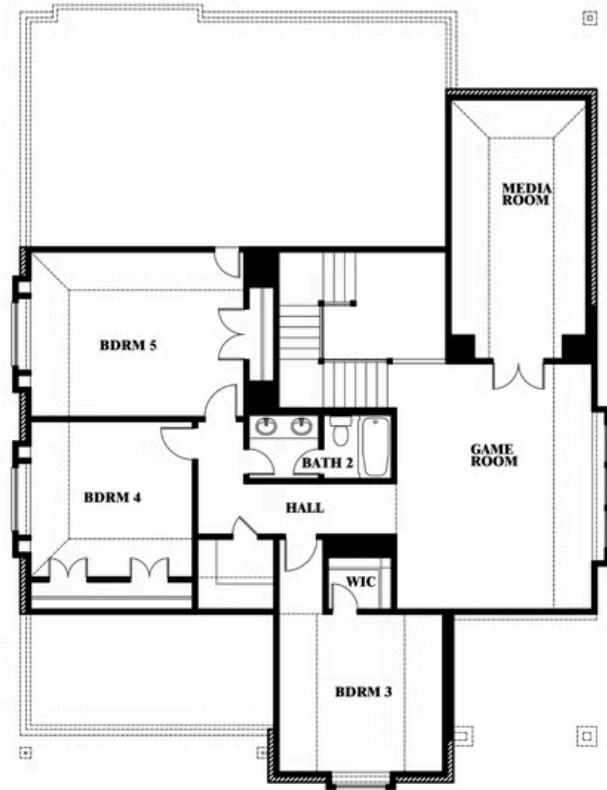

Magnolia II

HOMES FROM
\$524,990

CLASSIC SERIES

HOMESTEAD AT DANIEL FARMS PHASE 2

941 PALMER LANE, DESOTO, TX 75115

3,430
SQUARE FEET

4
BEDROOMS

2.5
BATHROOMS

Magnolia II

HOMESTEAD AT DANIEL FARMS PHASE 2
941 PALMER LANE, DESOTO, TX 75115

MAGNOLIA II FLOOR PLAN

Magnolia II

This brochure is for general informational purposes and is to be used as a guide only. Changes may be made during the development process and floorplans, dimensions, fixtures, fittings, finishes and specifications are subject to change without notice. Window placement, balcony configuration, wardrobe sizes and living areas may vary slightly within each plan type. EQUAL HOUSING OPPORTUNITY