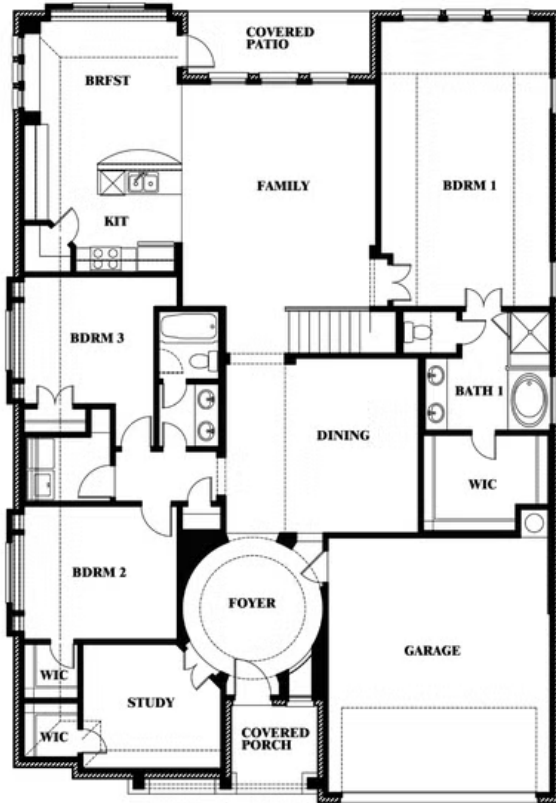

Carolina IV

HOMES FROM
\$518,990

CLASSIC SERIES

HOMESTEAD AT DANIEL FARMS PHASE 2

941 PALMER LANE, DESOTO, TX 75115

3,280
SQUARE FEET

4
BEDROOMS

3.0
BATHROOMS

2
CAR GARAGE

Carolina IV

HOMESTEAD AT DANIEL FARMS PHASE 2
941 PALMER LANE, DESOTO, TX 75115

Carolina IV

This brochure is for general informational purposes and is to be used as a guide only. Changes may be made during the development process and floorplans, dimensions, fixtures, fittings, finishes and specifications are subject to change without notice. Window placement, balcony configuration, wardrobe sizes and living areas may vary slightly within each plan type. EQUAL HOUSING OPPORTUNITY