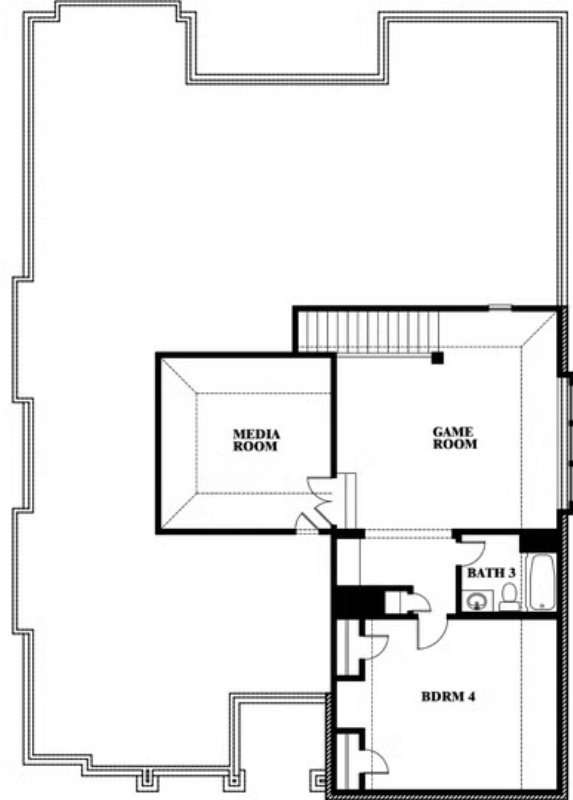

Carolina IV

HOMES FROM
\$518,990

CLASSIC SERIES

HOMESTEAD AT DANIEL FARMS PHASE 2

941 PALMER LANE, DESOTO, TX 75115

3,280
SQUARE FEET

4
BEDROOMS

3.0
BATHROOMS

2
CAR GARAGE

Carolina IV

HOMESTEAD AT DANIEL FARMS PHASE 2
941 PALMER LANE, DESOTO, TX 75115

Carolina IV

This brochure is for general informational purposes and is to be used as a guide only. Changes may be made during the development process and floorplans, dimensions, fixtures, fittings, finishes and specifications are subject to change without notice. Window placement, balcony configuration, wardrobe sizes and living areas may vary slightly within each plan type. EQUAL HOUSING OPPORTUNITY