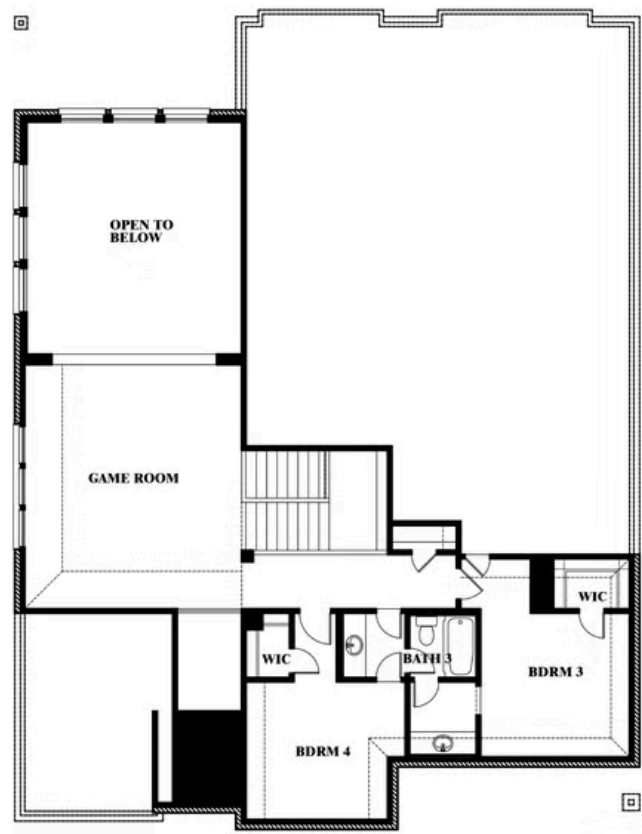

Bellflower

HOMES FROM
\$549,990

CLASSIC SERIES

HOMESTEAD AT DANIEL FARMS PHASE 2

941 PALMER LANE, DESOTO, TX 75115

3,527
SQUARE FEET

4
BEDROOMS

3.5
BATHROOMS

Bellflower

HOMESTEAD AT DANIEL FARMS PHASE 2

941 PALMER LANE, DESOTO, TX 75115

BELLFLOWER FLOOR PLAN

Bellflower

This brochure is for general informational purposes and is to be used as a guide only. Changes may be made during the development process and floorplans, dimensions, fixtures, fittings, finishes and specifications are subject to change without notice. Window placement, balcony configuration, wardrobe sizes and living areas may vary slightly within each plan type. EQUAL HOUSING OPPORTUNITY