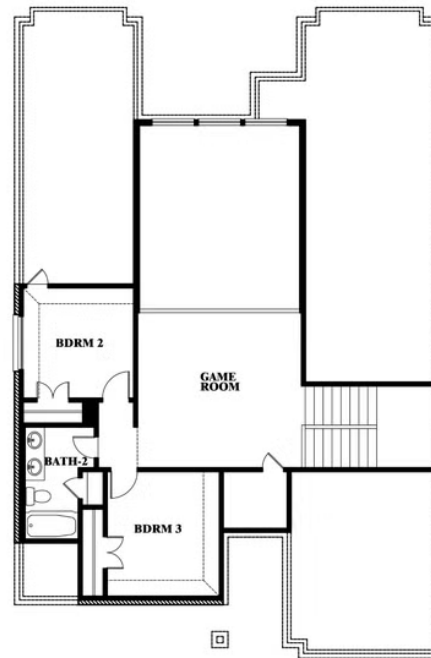

Violet

VIOLET FLOOR PLAN

CREEKS OF HOMESTEAD

941 PALMER LANE, DESOTO, TX 75115

Violet