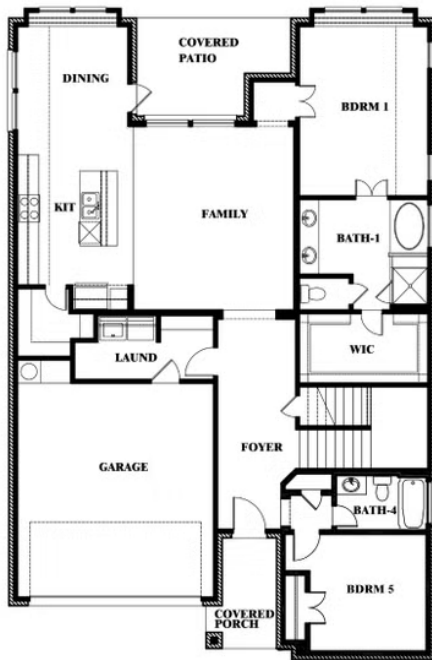

Violet

CREEKS OF HOMESTEAD

941 PALMER LANE, DESOTO, TX 75115

VIOLET FLOOR PLAN WITH OPTIONAL BEDROOM AT STUDY

Violet
Opt. Bed 5 & Bath 4 at Study