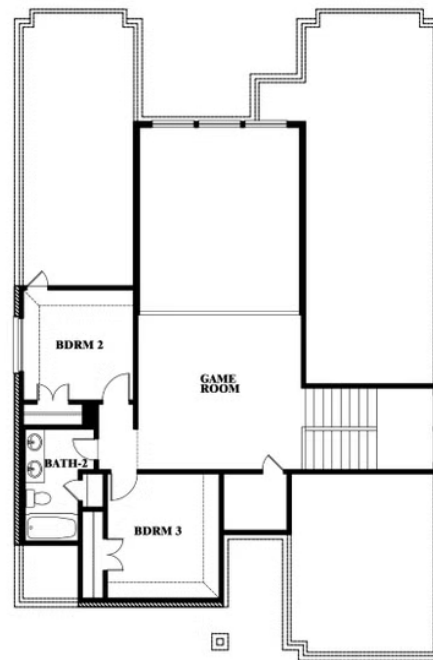

Violet

CREEKS OF HOMESTEAD

941 PALMER LANE, DESOTO, TX 75115

VIOLET FLOOR PLAN WITH OPTIONAL BEDROOM AT STUDY

Violet
Opt. Bed 5 & Bath 4 at Study